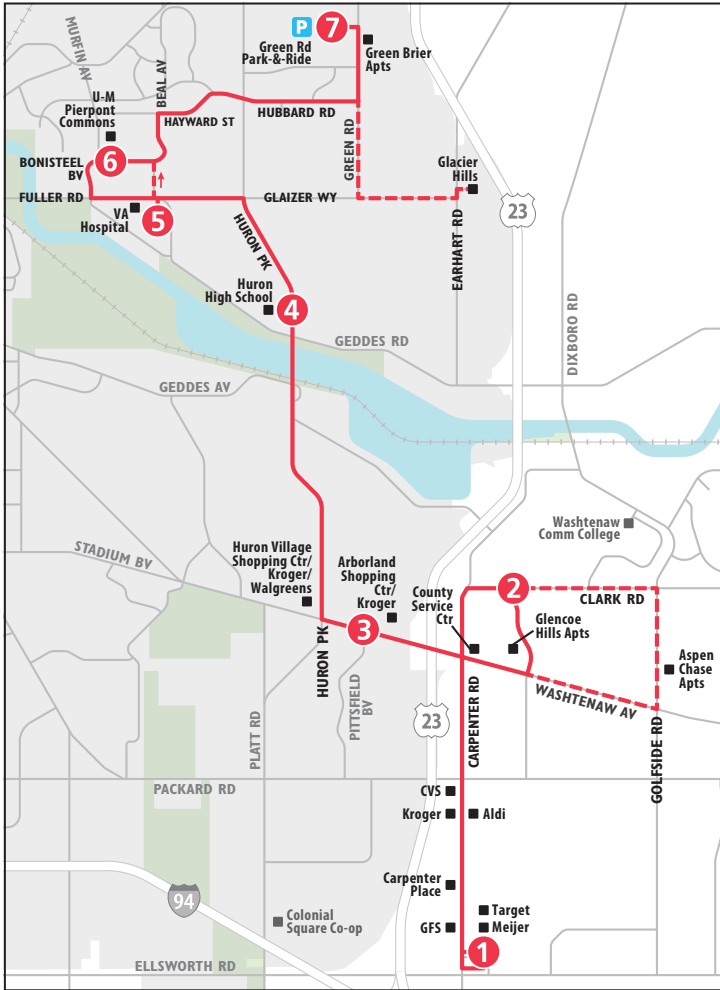

ROUTE 66 CARPENTER - HURON PKWY To Meijer (Carp. Rd)

MONDAY - FRIDAY

Green Rd Park & Ride Lot	Pierpont Commons	VA Hospital	Huron High School	Washtenaw & Pittsfield	Glencoe Hills & Clark	Meijer (Carpenter Rd)
7	6	5	4	3	2	1
START						END
—	—	—	—	6:45a	6:50a	6:57a
6:45a	6:51a	6:56a	7:02a	7:11a	7:16a	7:27a
7:20a[◇]	7:26a	7:31a	7:36a	7:43a	7:48a	7:57a
7:45a	7:51a	7:56a	8:02a	8:11a	8:16a	8:27a
8:15a	8:21a	8:26a	8:32a	8:41a	8:46a	8:57a
8:45a	8:51a	8:56a	9:02a	9:11a	9:16a	9:27a
9:15a	9:21a	9:26a	9:32a	9:41a	9:46a	9:57a
9:45a	9:51a	9:56a	10:02a	10:11a	10:16a	10:27a
10:15a	10:21a	10:26a	10:32a	10:41a	10:46a	10:57a
10:45a	10:51a	10:56a	11:02a	11:11a	11:16a	11:27a
11:15a	11:21a	11:26a	11:32a	11:41a	11:46a	11:57a
11:45a	11:51a	11:56a	12:02p	12:11p	12:16p	12:27p
12:15p	12:21p	12:26p	12:32p	12:41p	12:46p	12:57p
12:45p	12:51p	12:56p	1:02p	1:11p	1:16p	1:27p
1:15p	1:21p	1:26p	1:32p	1:41p	1:46p	1:57p
1:45p	1:51p	1:56p	2:02p	2:11p	2:16p	2:27p
2:15p	2:21p	2:26p	2:32p	2:41p	2:46p	2:57p
2:45p	2:51p	2:56p	3:01p	3:10p	*—	3:27p
3:15p	3:21p	3:26p	3:32p	3:41p	3:46p	3:57p
3:50p[△]	3:56p	4:01p	4:06p	4:13p	4:18p	4:27p
4:15p	4:21p	4:26p	4:32p	4:41p	4:46p	4:57p
4:45p	4:51p	4:56p	5:02p	5:11p	5:16p	5:27p
5:15p	5:21p	5:26p	5:32p	5:41p	5:46p	5:57p
5:45p	5:51p	5:56p	6:02p	6:11p	6:16p	6:27p
6:15p	6:21p	6:26p	6:32p	6:41p	6:46p	6:57p
6:45p	6:51p	6:56p	7:02p	7:12p	—	—
—	7:00p	—	7:06p	7:13p	7:18p	7:27p
—	8:00p	—	8:06p	8:13p	8:18p	8:27p
—	9:00p	—	9:06p	9:13p	9:18p	9:27p
—	10:00p	—	10:06p	10:13p	10:18p	10:27p
—	11:00p	—	11:06p	11:13p	11:18p	11:27p

*Trip serves Washtenaw Ave to Golfside Rd to Clark Rd to Hogback Rd before resuming regular routing.

◇ Trip starts at Glacier Hills at 7:15am.

△ Trip starts at Glacier Hills at 3:45pm.

NO SUNDAY SERVICE

SATURDAY

—	9:00a	—	9:06a	9:13a	9:18a	9:27a
—	10:00a	—	10:06a	10:13a	10:18a	10:27a
—	11:00a	—	11:06a	11:13a	11:18a	11:27a
—	12:00p	—	12:06p	12:13p	12:18p	12:27p
—	1:00p	—	1:06p	1:13p	1:18p	1:27p
—	2:00p	—	2:06p	2:13p	2:18p	2:27p
—	3:00p	—	3:06p	3:13p	3:18p	3:27p
—	4:00p	—	4:06p	4:13p	4:18p	4:27p
—	5:00p	—	5:06p	5:13p	5:18p	5:27p
—	6:00p	—	6:06p	6:13p	6:18p	6:27p
—	7:00p	—	7:06p	7:13p	7:18p	7:27p
—	8:00p	—	8:06p	8:13p	8:18p	8:27p
—	9:00p	—	9:06p	9:13p	9:18p	9:27p
—	10:00p	—	10:06p	10:13p	10:18p	10:27p