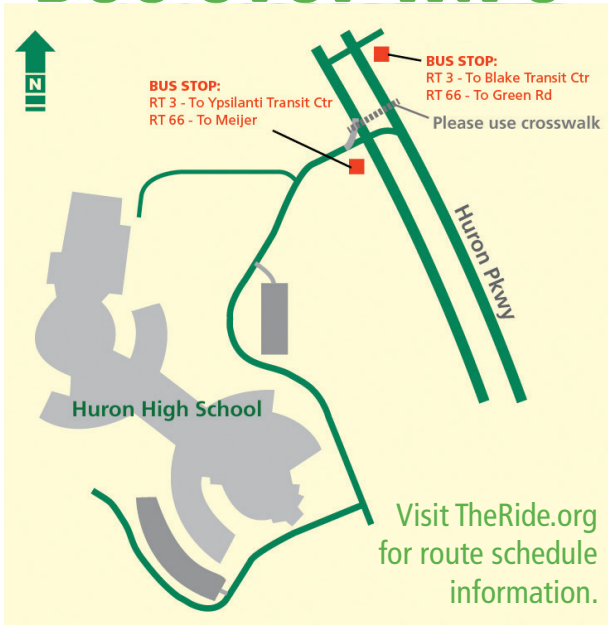

Exceptional Pass eligibility is solely determined by the Ann Arbor Public Schools. Please see your school's contact below for more information. Any calls received by the AAATA will be directed back to the high school. Please be aware that AAATA does not adjust routes for school times and school calendar.
Angela Gill / 734-994-2045 ex 37205 / gilla@aaps.k12.mi.us

BUS STOP INFO

Visit TheRide.org to start planning your trip today!

FAQs

Can I track my bus on my phone?

Yes you can! Visit TheRide.org to track your bus, get estimated arrival information for your stop and plan your trip from start to finish.

I'm afraid I might get on the wrong bus. What do I do?

Ask the bus driver to confirm where you are going. They are always happy to help! You can also double-check the digital signage on the outside of the bus.

What if my bus doesn't show up? How do I know it's running on time?

Visit TheRide.org and use the Track My Bus tool or Live Map to find where your bus is located.

RIDING TIPS

- Do not eat, drink, smoke or swear on the bus.
- Electronic music devices and cellphones can only be used with earphones.
- Speakerphone use is not allowed.
- If you are standing, please hold onto a handrail at all times.
- Seats are for people. Do not take up space with book bags or other personal items.
- Cars and other traffic do not have to stop for TheRide's buses as they do for school buses. Wait for the bus to leave so that you can see in all directions before crossing the street. Please use the crosswalk.
- As the bus approaches your stop, pull the cord located between or above the windows to let the driver know you want to get off.
- Buses will only stop at TheRide bus stops that are marked with a bus stop sign.