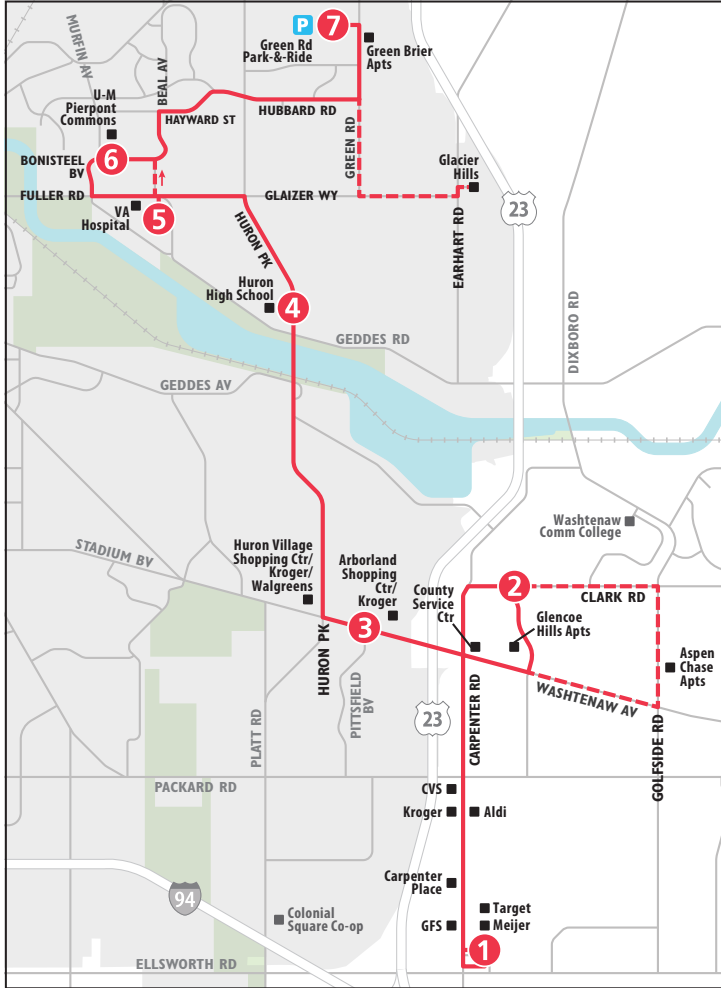

ROUTE 66 CARPENTER - HURON PKWY To Green Rd P&R

MONDAY - FRIDAY						
Meijer (Carpenter Rd)	Glencoe Hills & Clark	Huron Pkwy & Wash-tenaw	Huron High School	VA Hospital	Pierpont Commons	Green Rd Park & Ride Lot
1	2	3	4	5	6	7
START						END
6:30a	6:36a	6:42a	6:48a	6:53a	6:59a	7:06a[◇]
7:00a	7:06a	7:14a	7:20a	7:29a	7:35a	7:42a
7:30a	*	7:46a	7:54a	7:59a	8:05a	8:12a
8:00a	8:06a	8:14a	8:20a	8:29a	8:35a	8:42a
8:30a	8:36a	8:44a	8:50a	8:59a	9:05a	9:12a
9:00a	9:06a	9:14a	9:20a	9:29a	9:35a	9:42a
9:30a	9:36a	9:44a	9:50a	9:59a	10:05a	10:12a
10:00a	10:06a	10:14a	10:20a	10:29a	10:35a	10:42a
10:30a	10:36a	10:44a	10:50a	10:59a	11:05a	11:12a
11:00a	11:06a	11:14a	11:20a	11:29a	11:35a	11:42a
11:30a	11:36a	11:44a	11:50a	11:59a	12:05p	12:12p
12:00p	12:06p	12:14p	12:20p	12:29p	12:35p	12:42p
12:30p	12:36p	12:44p	12:50p	12:59p	1:05p	1:12p
1:00p	1:06p	1:14p	1:20p	1:29p	1:35p	1:42p
1:30p	1:36p	1:44p	1:50p	1:59p	2:05p	2:12p
2:00p	2:06p	2:14p	2:20p	2:29p	2:35p	2:42p
2:30p	2:36p	2:44p	2:50p	2:59p	3:05p	3:12p
3:00p	3:06p	3:12p	3:18p	3:23p	3:29p	3:36p[△]
3:30p	3:36p	3:44p	3:50p	3:59p	4:05p	4:12p
4:00p	4:06p	4:14p	4:20p	4:29p	4:35p	4:42p
4:30p	4:36p	4:44p	4:50p	4:59p	5:05p	5:12p
5:00p	5:06p	5:14p	5:20p	5:29p	5:35p	5:42p
5:30p	5:36p	5:44p	5:50p	5:59p	6:05p	6:12p
6:00p	6:06p	6:14p	6:20p	6:29p	6:35p	6:42p
6:30p	6:36p	6:43p	6:50p	—	6:57p	—
7:30p	7:36p	7:43p	7:50p	—	7:57p	—
8:30p	8:36p	8:43p	8:50p	—	8:57p	—
9:30p	9:36p	9:43p	9:50p	—	9:57p	—
10:30p	10:36p	10:43p	10:50p	—	10:57p	—
11:30p	11:36p	11:43p	11:50p	—	11:57p	—

*Trip serves Hogback Rd to Clark Rd to Golfside Rd to Washtenaw Ave before resuming regular routing.

◇ Trip ends at Glacier Hills at 7:12am.

△ Trip ends at Glacier Hills at 3:42pm.

NO SUNDAY SERVICE

SATURDAY						
8:30a	8:36a	8:43a	8:50a	—	8:57a	—
9:30a	9:36a	9:43a	9:50a	—	9:57a	—
10:30a	10:36a	10:43a	10:50a	—	10:57a	—
11:30a	11:36a	11:43a	11:50a	—	11:57a	—
12:30p	12:36p	12:43p	12:50p	—	12:57p	—
1:30p	1:36p	1:43p	1:50p	—	1:57p	—
2:30p	2:36p	2:43p	2:50p	—	2:57p	—
3:30p	3:36p	3:43p	3:50p	—	3:57p	—
4:30p	4:36p	4:43p	4:50p	—	4:57p	—
5:30p	5:36p	5:43p	5:50p	—	5:57p	—
6:30p	6:36p	6:43p	6:50p	—	6:57p	—
7:30p	7:36p	7:43p	7:50p	—	7:57p	—
8:30p	8:36p	8:43p	8:50p	—	8:57p	—
9:30p	9:36p	9:43p	9:50p	—	9:57p	—
10:30p	10:36p	10:43p	10:50p	—	10:57p	—