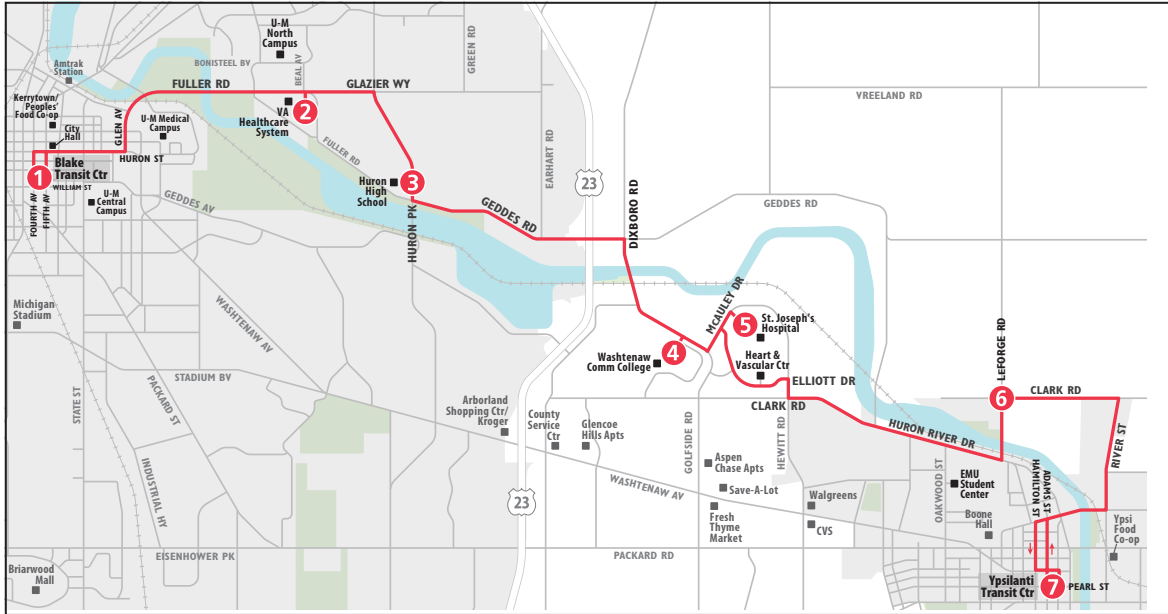

ROUTE 3 HURON RIVER

To Blake Transit Center

MONDAY - FRIDAY						
Ypsilanti Transit Center	LeForge & Clark	St Joe's Hospital	Wash Comm College	Huron High School	VA Hospital	Blake Transit Center
7	6	5	4	3	2	1
START						END
6:15a	6:26a	6:36a	6:41a	6:51a	6:55a	7:12a
6:45a	6:56a	7:06a	7:11a	7:21a	7:25a	7:42a
7:15a	7:26a	7:36a	7:41a	7:51a	7:55a	8:12a
7:45a	7:56a	8:06a	8:11a	8:21a	8:25a	8:42a
8:15a	8:26a	8:36a	8:41a	8:51a	8:55a	9:12a
8:45a	8:56a	9:06a	9:11a	9:21a	9:25a	9:42a
9:15a	9:26a	9:36a	9:41a	9:51a	9:55a	10:12a
9:45a	9:56a	10:06a	10:11a	10:21a	10:25a	10:42a
10:15a	10:26a	10:36a	10:41a	10:51a	10:55a	11:12a
10:45a	10:56a	11:06a	11:11a	11:21a	11:25a	11:42a
11:15a	11:26a	11:36a	11:41a	11:51a	11:55a	12:12p
11:45a	11:56a	12:06p	12:11p	12:21p	12:25p	12:42p
12:15p	12:26p	12:36p	12:41p	12:51p	12:55p	1:12p
12:45p	12:56p	1:06p	1:11p	1:21p	1:25p	1:42p
1:15p	1:26p	1:36p	1:41p	1:51p	1:55p	2:12p
1:45p	1:56p	2:06p	2:11p	2:21p	2:25p	2:42p
2:15p	2:26p	2:36p	2:41p	2:51p	2:55p	3:12p
2:45p	2:56p	3:06p	3:11p	3:21p	3:25p	3:42p
3:15p	3:26p	3:36p	3:41p	3:51p	3:55p	4:12p
3:45p	3:56p	4:06p	4:11p	4:21p	4:25p	4:42p
4:15p	4:26p	4:36p	4:41p	4:51p	4:55p	5:12p
4:45p	4:56p	5:06p	5:11p	5:21p	5:25p	5:42p
5:15p	5:26p	5:36p	5:41p	5:51p	5:55p	6:12p
5:45p	5:56p	6:06p	6:11p	6:21p	6:25p	6:42p
6:15p	6:26p	6:36p	6:41p	6:51p	6:55p	7:12p
6:45p	6:56p	7:06p	7:11p	7:21p	7:25p	7:42p
7:45p	7:56p	8:06p	8:11p	8:21p	8:25p	8:42p
8:45p	8:56p	9:06p	9:11p	9:21p	9:25p	9:42p
9:45p	9:56p	10:06p	10:11p	10:21p	10:25p	10:42p

*Trip serves Washtenaw Ave to Golfside Rd to Clark Rd to Hogback Rd before resuming regular routing.

◇ Trip starts at Glacier Hills at 7:15am.

△ Trip starts at Glacier Hills at 3:45pm.

NO SUNDAY SERVICE

SATURDAY