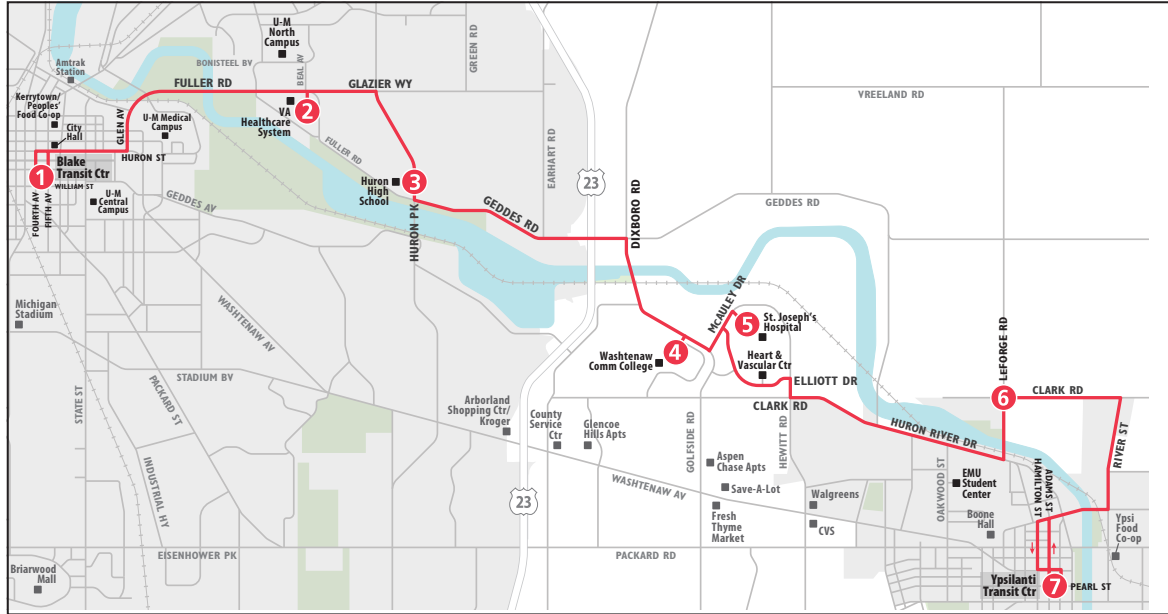

ROUTE 3 HURON RIVER

To Ypsilanti Transit Center

MONDAY - FRIDAY

Blake Transit Center	VA Hospital	Huron High School	Wash Comm College	St Joe's Hospital	LeForge & Clark	Ypsilanti Transit Center
1	2	3	4	5	6	7
START						END
6:45a	6:57a	7:01a	7:13a	7:16a	7:25a	7:42a
7:15a	7:27a	7:31a	7:43a	7:46a	7:55a	8:12a
7:45a	7:57a	8:01a	8:13a	8:16a	8:25a	8:42a
8:15a	8:27a	8:31a	8:43a	8:46a	8:55a	9:12a
8:45a	8:57a	9:01a	9:13a	9:16a	9:25a	9:42a
9:15a	9:27a	9:31a	9:43a	9:46a	9:55a	10:12a
9:45a	9:57a	10:01a	10:13a	10:16a	10:25a	10:42a
10:15a	10:27a	10:31a	10:43a	10:46a	10:55a	11:12a
10:45a	10:57a	11:01a	11:13a	11:16a	11:25a	11:42a
11:15a	11:27a	11:31a	11:43a	11:46a	11:55a	12:12p
11:45a	11:57a	12:01p	12:13p	12:16p	12:25p	12:42p
12:15p	12:27p	12:31p	12:43p	12:46p	12:55p	1:12p
12:45p	12:57p	1:01p	1:13p	1:16p	1:25p	1:42p
1:15p	1:27p	1:31p	1:43p	1:46p	1:55p	2:12p
1:45p	1:57p	2:01p	2:13p	2:16p	2:25p	2:42p
2:15p	2:27p	2:31p	2:43p	2:46p	2:55p	3:12p
2:45p	2:57p	3:01p	3:13p	3:16p	3:25p	3:42p
3:15p	3:27p	3:31p	3:43p	3:46p	3:55p	4:12p
3:45p	3:57p	4:01p	4:13p	4:16p	4:25p	4:42p
4:15p	4:27p	4:31p	4:43p	4:46p	4:55p	5:12p
4:45p	4:57p	5:01p	5:13p	5:16p	5:25p	5:42p
5:15p	5:27p	5:31p	5:43p	5:46p	5:55p	6:12p
5:45p	5:57p	6:01p	6:13p	6:16p	6:25p	6:42p
6:15p	6:27p	6:31p	6:43p	6:46p	6:55p	7:12p
6:45p	6:57p	7:01p	7:13p	7:16p	7:25p	7:42p
7:45p	7:57p	8:01p	8:13p	8:16p	8:25p	8:42p
8:45p	8:57p	9:01p	9:13p	9:16p	9:25p	9:42p
9:45p	9:57p	10:01p	10:13p	10:16p	10:25p	10:42p

SATURDAY

Blake Transit Center	VA Hospital	Huron High School	Wash Comm College	St Joe's Hospital	LeForge & Clark	Ypsilanti Transit Center
1	2	3	4	5	6	7
START						END
8:45a	8:57a	9:01a	9:13a	9:16a	9:25a	9:42a
9:45a	9:57a	10:01a	10:13a	10:16a	10:25a	10:42a
10:45a	10:57a	11:01a	11:13a	11:16a	11:25a	11:42a
11:45a	11:57a	12:01p	12:13p	12:16p	12:25p	12:42p
12:45p	12:57p	1:01p	1:13p	1:16p	1:25p	1:42p
1:45p	1:57p	2:01p	2:13p	2:16p	2:25p	2:42p
2:45p	2:57p	3:01p	3:13p	3:16p	3:25p	3:42p
3:45p	3:57p	4:01p	4:13p	4:16p	4:25p	4:42p
4:45p	4:57p	5:01p	5:13p	5:16p	5:25p	5:42p
5:45p	5:57p	6:01p	6:13p	6:16p	6:25p	6:42p
6:45p	6:57p	7:01p	7:13p	7:16p	7:25p	7:42p
7:45p	7:57p	8:01p	8:13p	8:16p	8:25p	8:42p
8:45p	8:57p	9:01p	9:13p	9:16p	9:25p	9:42p
9:45p	9:57p	10:01p	10:13p	10:16p	10:25p	10:42p

SUNDAY

Blake Transit Center	VA Hospital	Huron High School	Wash Comm College	St Joe's Hospital	LeForge & Clark	Ypsilanti Transit Center
1	2	3	4	5	6	7
START						END
8:45a	8:57a	9:01a	9:13a	9:16a	9:25a	9:42a
9:45a	9:57a	10:01a	10:13a	10:16a	10:25a	10:42a
10:45a	10:57a	11:01a	11:13a	11:16a	11:25a	11:42a
11:45a	11:57a	12:01p	12:13p	12:16p	12:25p	12:42p
12:45p	12:57p	1:01p	1:13p	1:16p	1:25p	1:42p
1:45p	1:57p	2:01p	2:13p	2:16p	2:25p	2:42p
2:45p	2:57p	3:01p	3:13p	3:16p	3:25p	3:42p
3:45p	3:57p	4:01p	4:13p	4:16p	4:25p	4:42p
4:45p	4:57p	5:01p	5:13p	5:16p	5:25p	5:42p
5:45p	5:57p	6:01p	6:13p	6:16p	6:25p	6:42p
6:45p	6:57p	7:01p	7:13p	7:16p	7:25p	7:42p