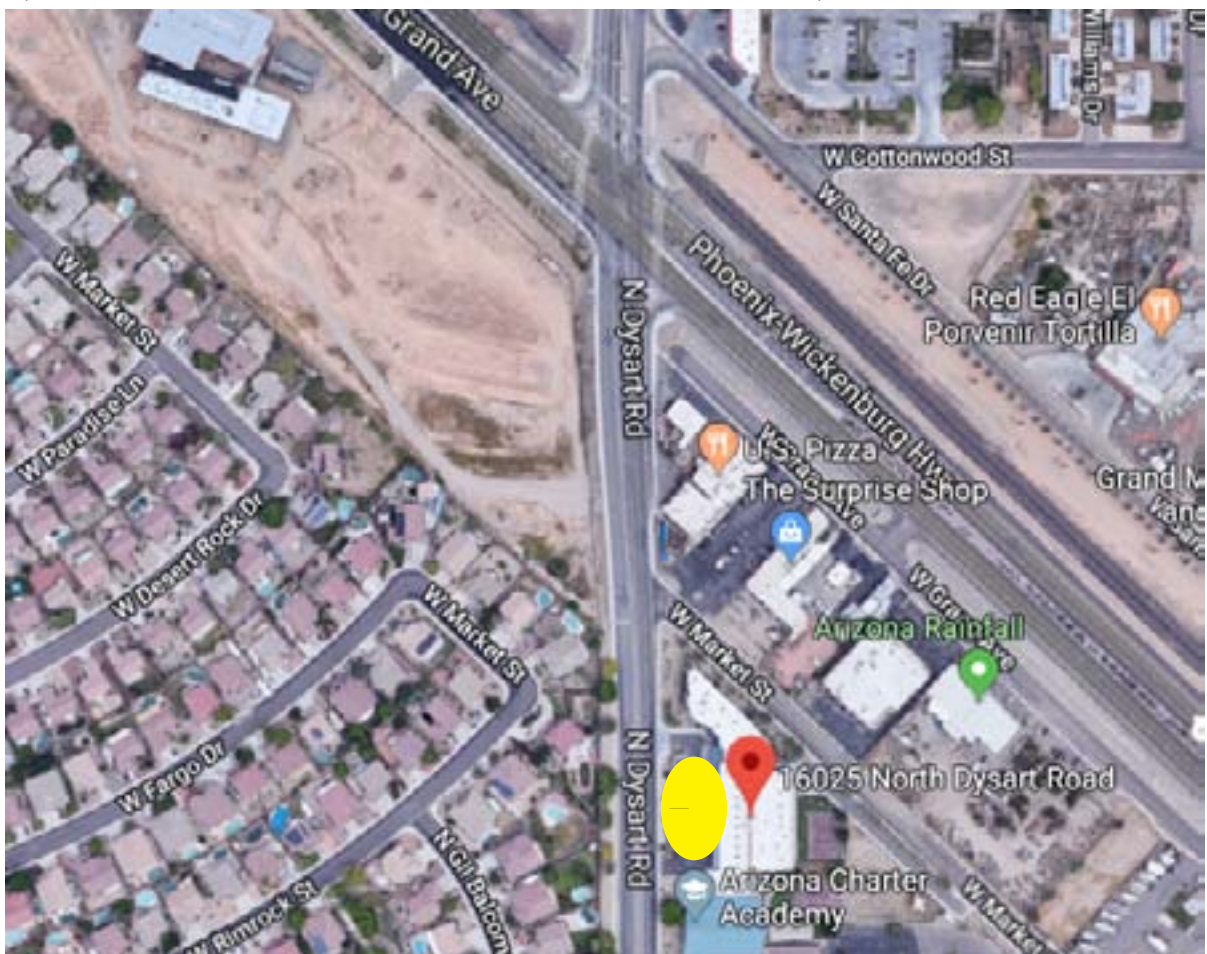

SECONDARY REUNIFICATION LOCATION - NW CAMPUS

If the 'Primary Student-Parent Reunification' area on-campus is not accessible, relocate to the 'Secondary Reunification' area... indicated by the Yellow Oval.

The Secondary Reunification area for NW Campus is located at 16025 Dysart Rd. at the Arizona Charter Academy.

Revised 7/05/18