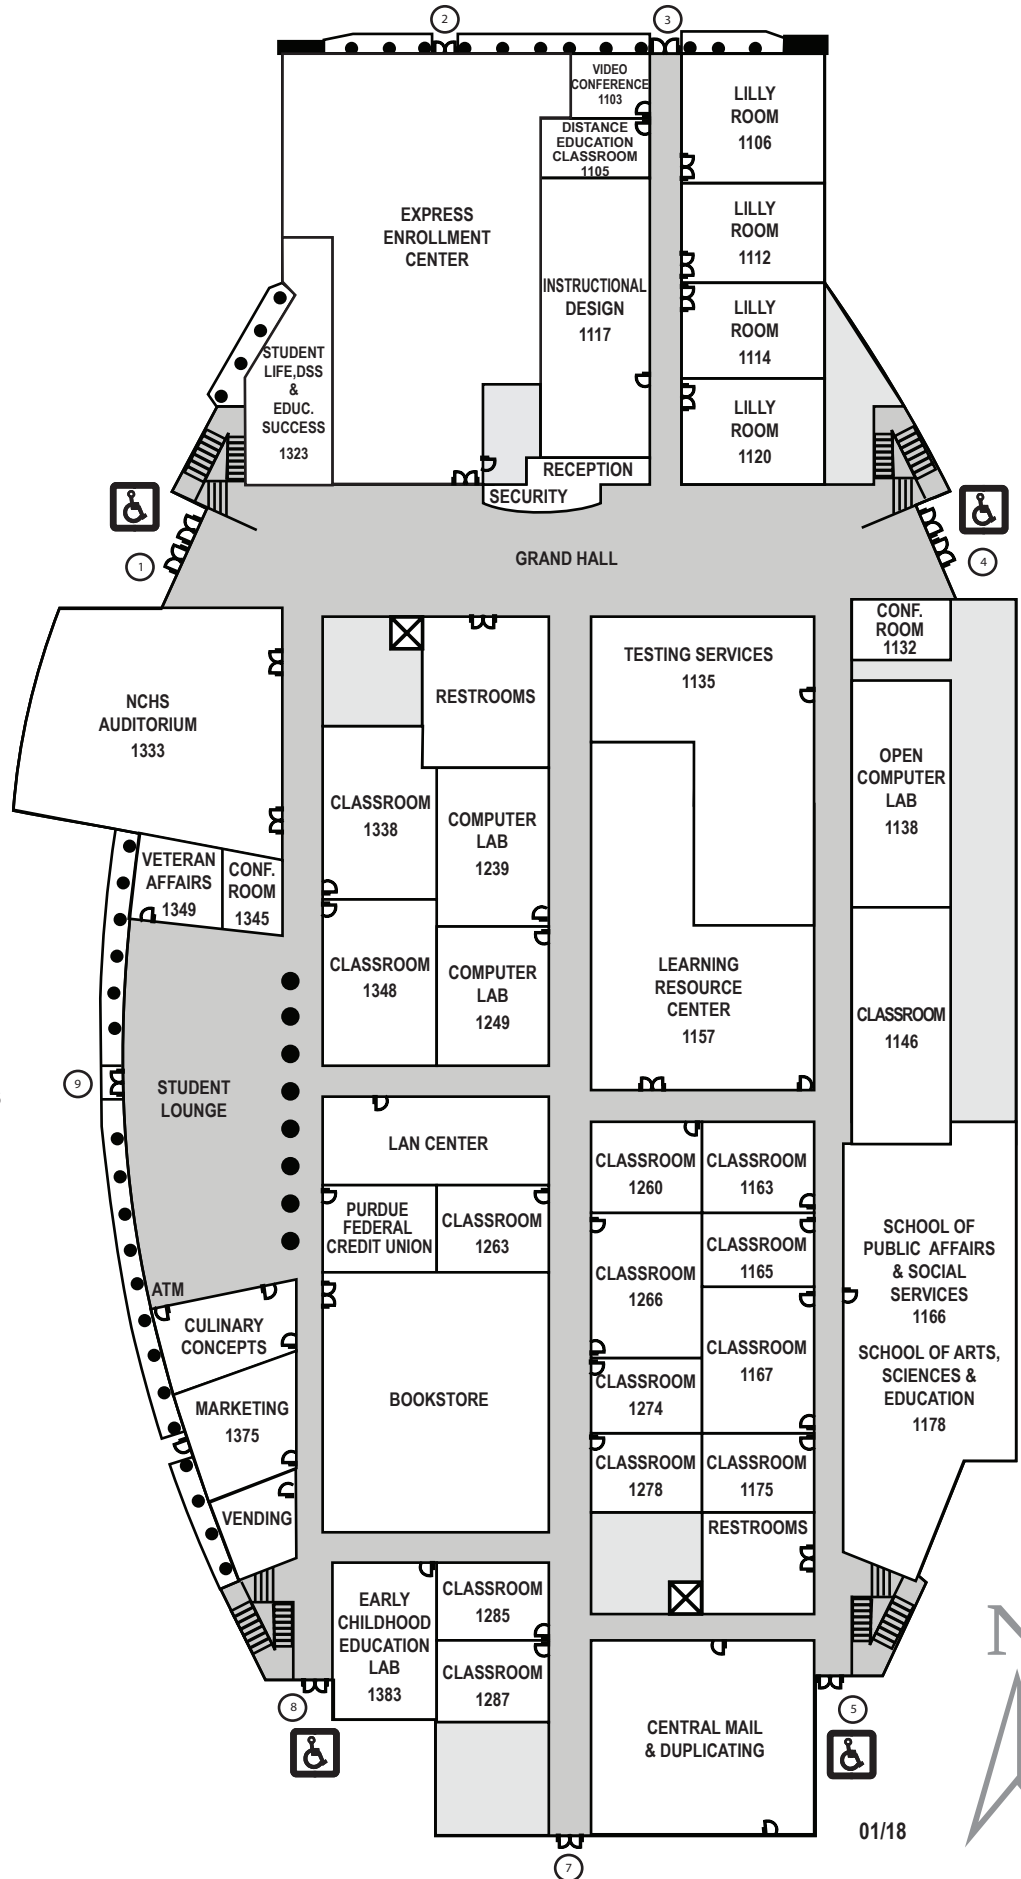

IVY HALL

FIRST FLOOR

- Testing Services
- ATM
- Auditorium
- Bookstore
- Cafeteria
- Central Mail & Duplicating
- Classrooms
- Computer Labs
- Disability Support Services
- Distance Education Classrooms
- Early Childhood Education Lab
- Elevators
- Express Enrollment Center
 - Admissions
 - Cashier
 - Document Imaging
 - Enrollment Services
 - Financial Aid
 - Registrar
 - Student Success
- Instructional Design
- LAN Center
- Learning Resource Center
- Lilly Rooms
- Marketing and Communications
- Open Computer Labs
- Reception
- Restrooms
- School of Art, Sciences & Education
- School of Public Affairs & Social Services
- Security
- Student Lounge
- Student Life
- Vending Machines
- Veteran Affairs

Ivy Hall
 3101 S. Creasy Lane
 Lafayette, Indiana 47905
a tobacco free campus

IVY HALL

SECOND FLOOR

- Academic Advising
- Anatomy & Physiology Lab
- Biotechnology Lab
- Chemistry/Microbiology Lab
- Classrooms
- Computer Labs
- Dental Assistant Lab
- Elevators ☒
- Health Information Technology Lab
- Medical Assistant Lab
- Nursing Lab
- Practical Nursing Lab
- Respiratory Care Lab
- Restrooms
- School of Business, Logistics & Supply Chain
- School of Information Technology
- School of Health Sciences
- School of Nursing
- Surgical Technology Lab
- Science Lab
- Wellness Center