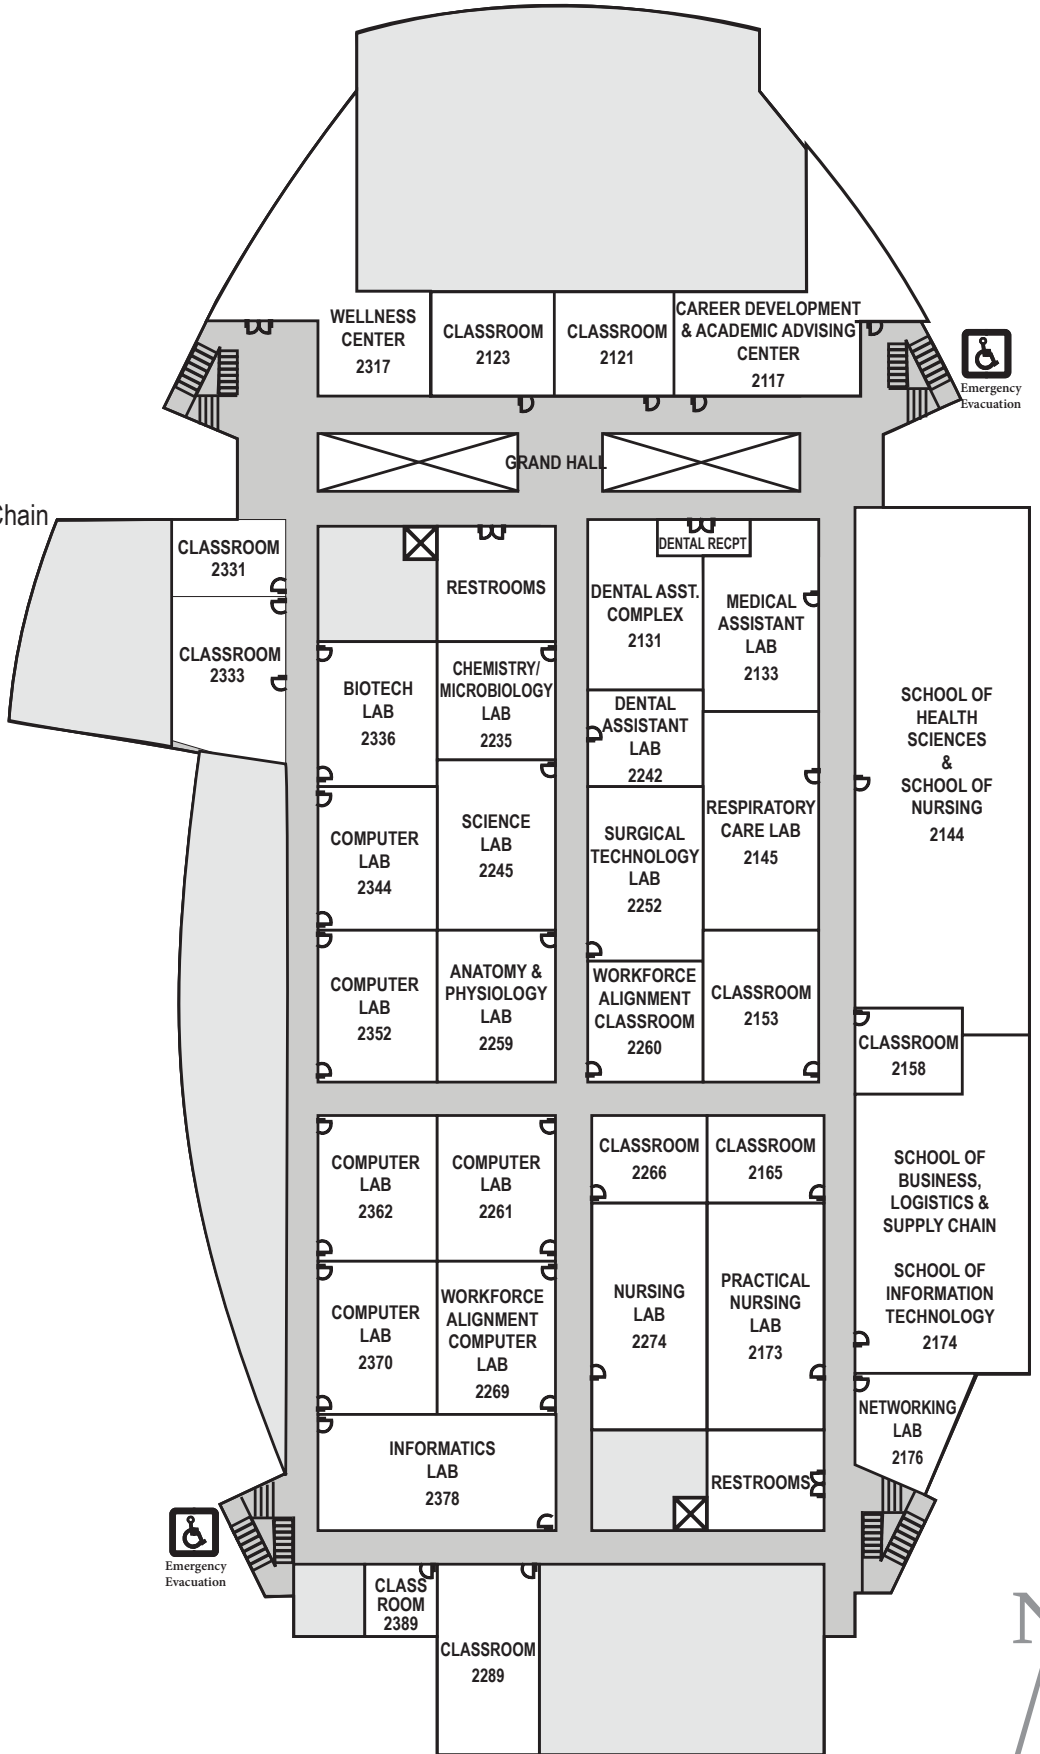

IVY HALL

FIRST FLOOR

- Testing Services
- ATM
- Auditorium
- Bookstore
- Cafeteria
- Central Mail & Duplicating
- Classrooms
- Computer Labs
- Disability Support Services
- Distance Education Classrooms
- Early Childhood Education Lab
- Elevators
- Express Enrollment Center
 - Admissions
 - Cashier
 - Document Imaging
 - Enrollment Services
 - Financial Aid
 - Registrar
 - Student Success
- Instructional Design
- LAN Center
- Learning Resource Center
- Lilly Rooms
- Marketing and Communications
- Open Computer Labs
- Reception
- Restrooms
- School of Art, Sciences & Education
- School of Public Affairs & Social Services
- Security
- Student Lounge
- Student Life
- Vending Machines
- Veteran Affairs

Ivy Hall
 3101 S. Creasy Lane
 Lafayette, Indiana 47905
a tobacco free campus

IVY HALL

SECOND FLOOR

- Academic Advising
- Anatomy & Physiology Lab
- Biotechnology Lab
- Chemistry/Microbiology Lab
- Classrooms
- Computer Labs
- Dental Assistant Lab
- Elevators ☒
- Health Information Technology Lab
- Medical Assistant Lab
- Nursing Lab
- Practical Nursing Lab
- Respiratory Care Lab
- Restrooms
- School of Business, Logistics & Supply Chain
- School of Information Technology
- School of Health Sciences
- School of Nursing
- Surgical Technology Lab
- Science Lab
- Wellness Center