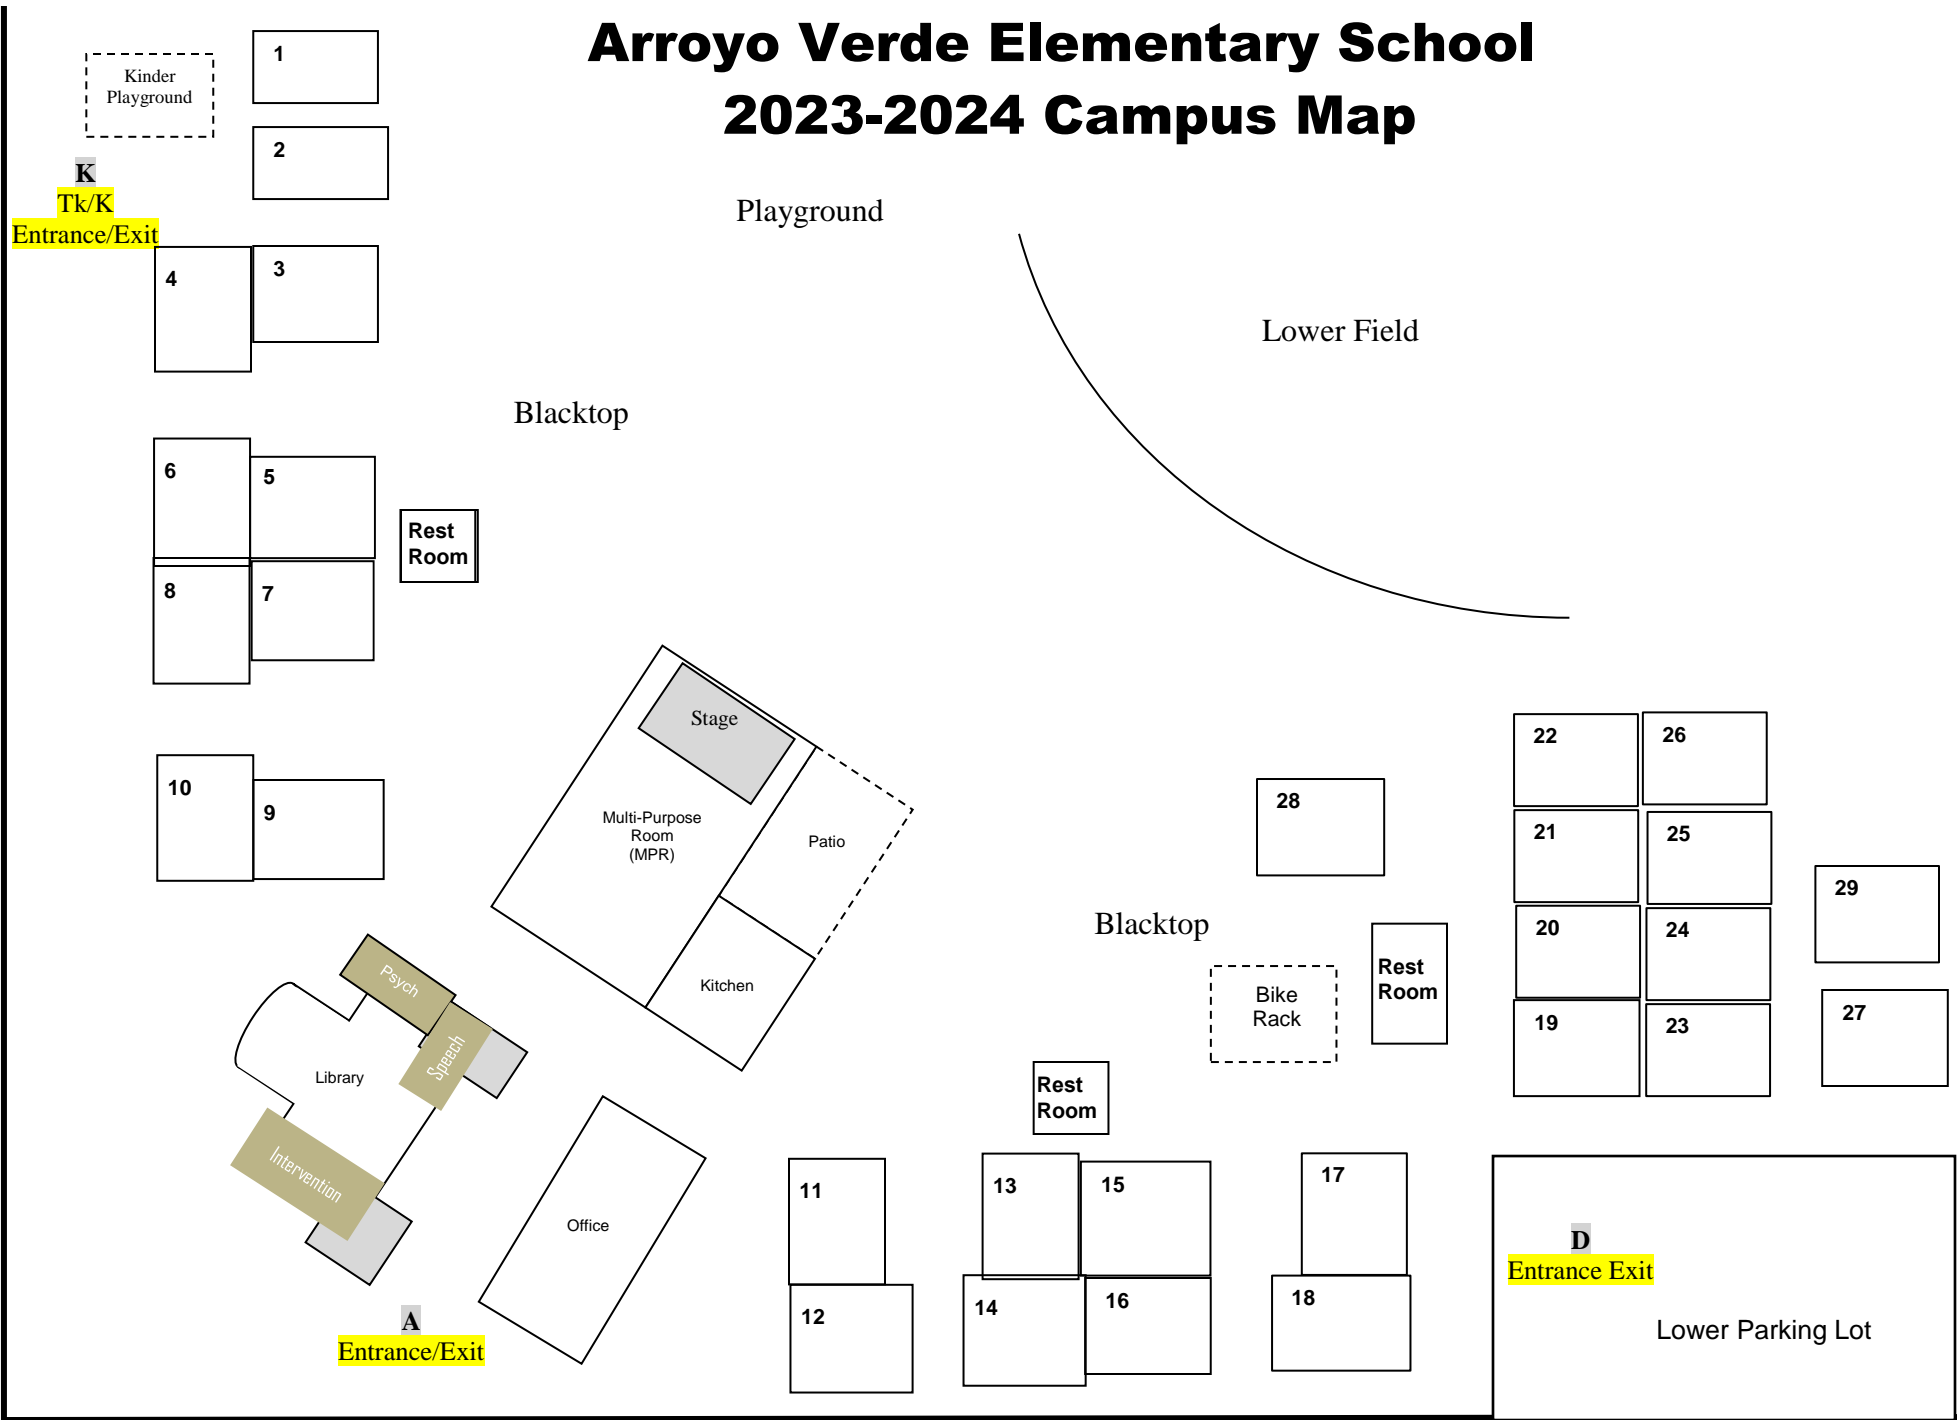

Arroyo Verde Elementary School 2023-2024 Campus Map

Love Street

Church Street

Kinder
Playground

1

2

4

3

Rest
Room

Rest
Room

22

26

21

25

20

24

19

23

29

27

11
12

13
14

15
16

17
18

D
Entrance/Exit
Lower Parking Lot