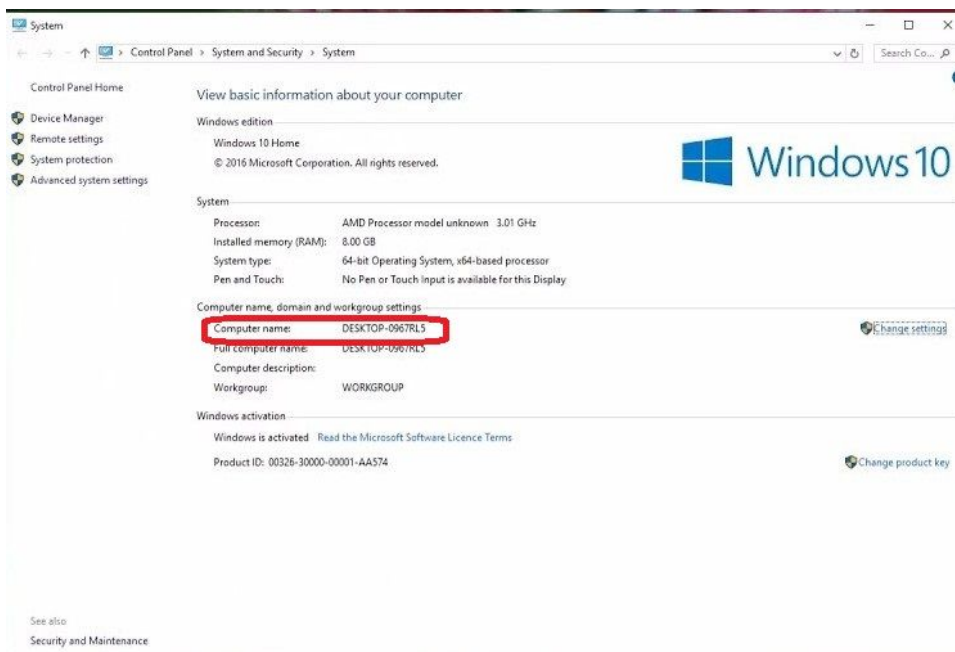

How to find your computer name:

1. Hold down the window key + Pause/Break button.
2. You can find the name in the computer name field.

OR

1. Click the search window

2. Type “pc name” and hit Enter
3. Look for the “Device name” field to find the computer name

About

Device specifications

Device name	XPS89-10
Processor	Intel(R) Core(TM) i7-6700 CPU @ 3.40GHz 3.41 GHz
Installed RAM	32.0 GB
Device ID	36CE76B7-FE77-422C-BD5E
Product ID	00330-80000-00000-AA294
System type	64-bit operating system, x64-based processor
Pen and touch	No pen or touch input is available for this display

Windows specifications

Edition	Windows 10 Pro
Version	1709
OS Build	16299.15

OR

1. Open file explorer

2. Right click on “This PC” in the left hand menu

3. Select properties

4. You can find the name in the computer name filed