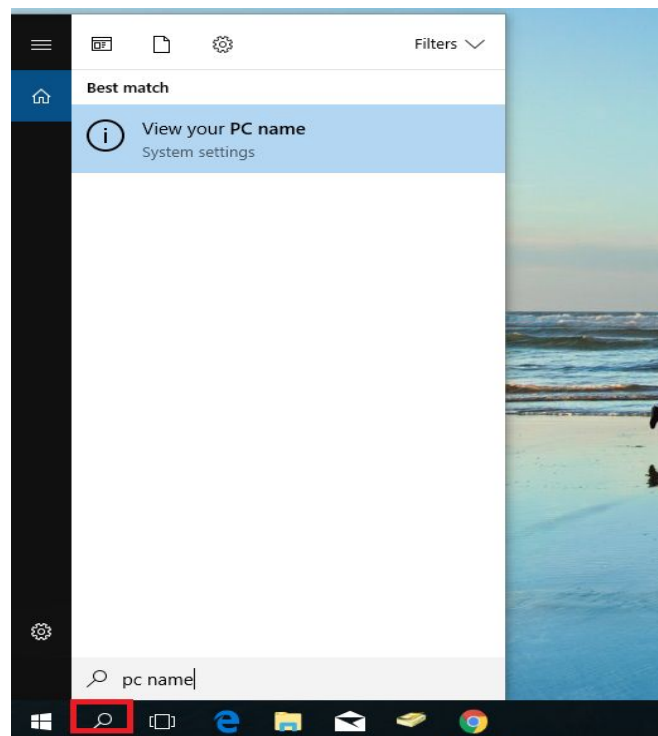

How to find your computer name:

1. Hold down the window key + Pause/Break button.
2. You can find the name in the computer name field.

OR

1. Click the search window

2. Type “pc name” and hit Enter
3. Look for the “Device name” field to find the computer name