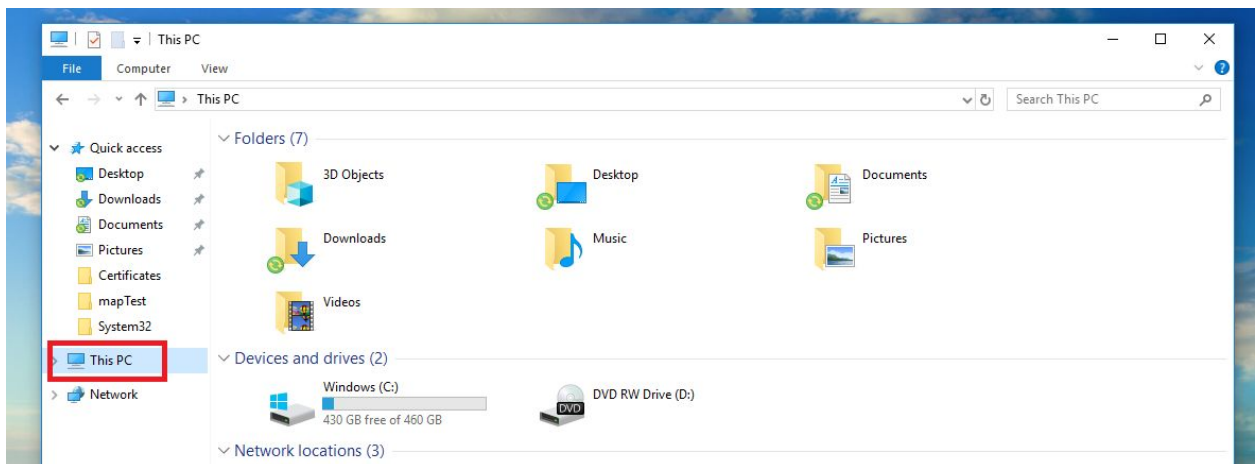

Windows specifications

Edition	Windows 10 Pro
Version	1709
OS Build	16299.15

OR

1. Open file explorer

2. Right click on “This PC” in the left hand menu

3. Select properties

4. You can find the name in the computer name filed

The screenshot shows the Windows System information page. The browser address bar indicates the path: Control Panel > System and Security > System. The page title is "View basic information about your computer". The Windows edition is "Windows 10 Home". The system information section lists: Processor: AMD Processor model unknown 3.01 GHz; Installed memory (RAM): 8.00 GB; System type: 64-bit Operating System, x64-based processor; Pen and Touch: No Pen or Touch input is available for this Display. The "Computer name, domain and workgroup settings" section shows: Computer name: DESKTOP-0967RL5 (highlighted with a red box); Full computer name: DESKTOP-0967RL5; Computer description: ; Workgroup: WORKGROUP. The "Windows activation" section shows: Windows is activated; Read the Microsoft Software Licence Terms; Product ID: 00326-30000-00001-AA574.