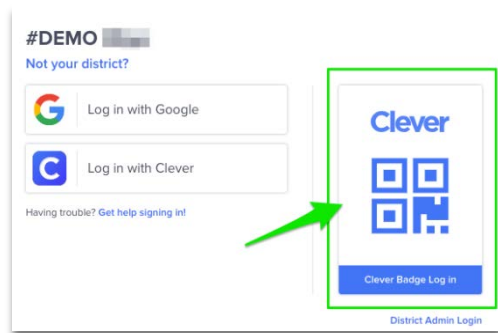

Inicie sesión en Clever con una Insignia

Los estudiantes de primaria en los grados K-2 usarán Clever para iniciar sesión en sus Chromebooks y otras aplicaciones y sitios web con un código QR y un solo clic.

Para iniciar sesión con Insignias, use la Insignia Clever que se le proporcionó con su Chromebook. Desde la página de inicio de sesión Clever, puede hacer clic en el botón **“Clever Badge Log in”**. También puede ir directamente a **clever.com/badges**.

Su navegador puede pedirle que permita que clever.com use la cámara de su computadora. Haz clic en **“Allow”**.