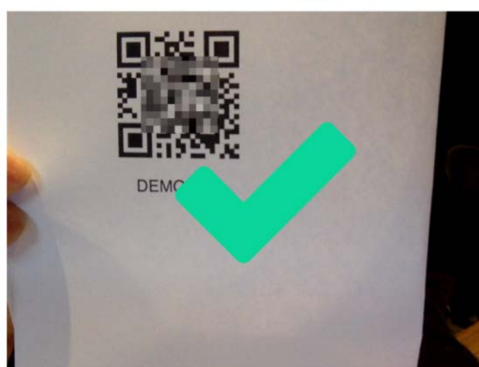

Log into Clever using a Badge

Elementary students in grades K-2 will use Clever to login to their Chromebooks and other applications and websites with a QR code and a single click.

To log in using Badges, use your Clever Badge given to you with your Chromebook. From the Clever login page, you can click the '**Clever Badge Log in**' button. You can also go directly to clever.com/badges.

Your browser may ask you to allow clever.com to use your computer's camera. Click '**Allow**'.

Clever Badges

Hold your badge up to the camera.

Hold your Badge up to your computer camera and wait for the green checkmark to log you into Clever.