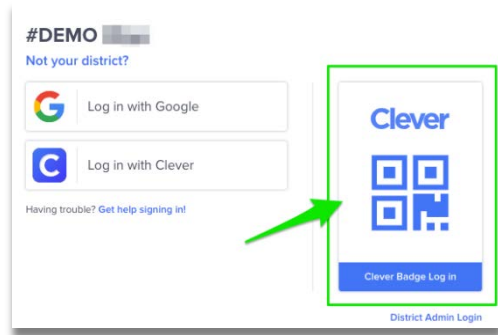

Log into Clever using a Badge

Elementary students in grades K-2 will use Clever to login to their Chromebooks and other applications and websites with a QR code and a single click.

To log in using Badges, use your Clever Badge given to you with your Chromebook. From the Clever login page, you can click the '**Clever Badge Log in**' button. You can also go directly to clever.com/badges.

Your browser may ask you to allow clever.com to use your computer's camera. Click '**Allow**'.

Clever Badges

Hold your badge up to the camera.

Hold your Badge up to your computer camera and wait for the green checkmark to log you into Clever.