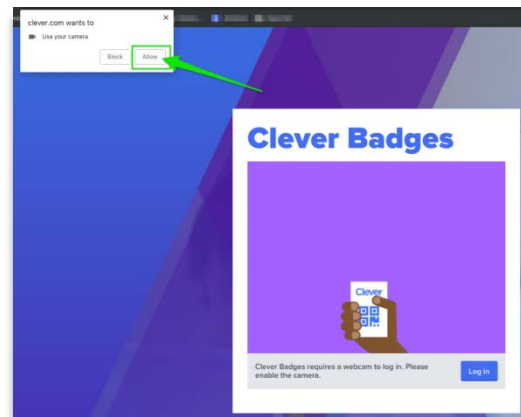

Log into Clever using a Badge

Elementary students in grades K-2 will use Clever to login to their Chromebooks and other applications and websites with a QR code and a single click.

To log in using Badges, use your Clever Badge given to you with your Chromebook. From the Clever login page, you can click the '**Clever Badge Log in**' button. You can also go directly to clever.com/badges.

Your browser may ask you to allow clever.com to use your computer's camera. Click '**Allow**'.

Clever Badges

Hold your badge up to the camera.

Hold your Badge up to your computer camera and wait for the green checkmark to log you into Clever.