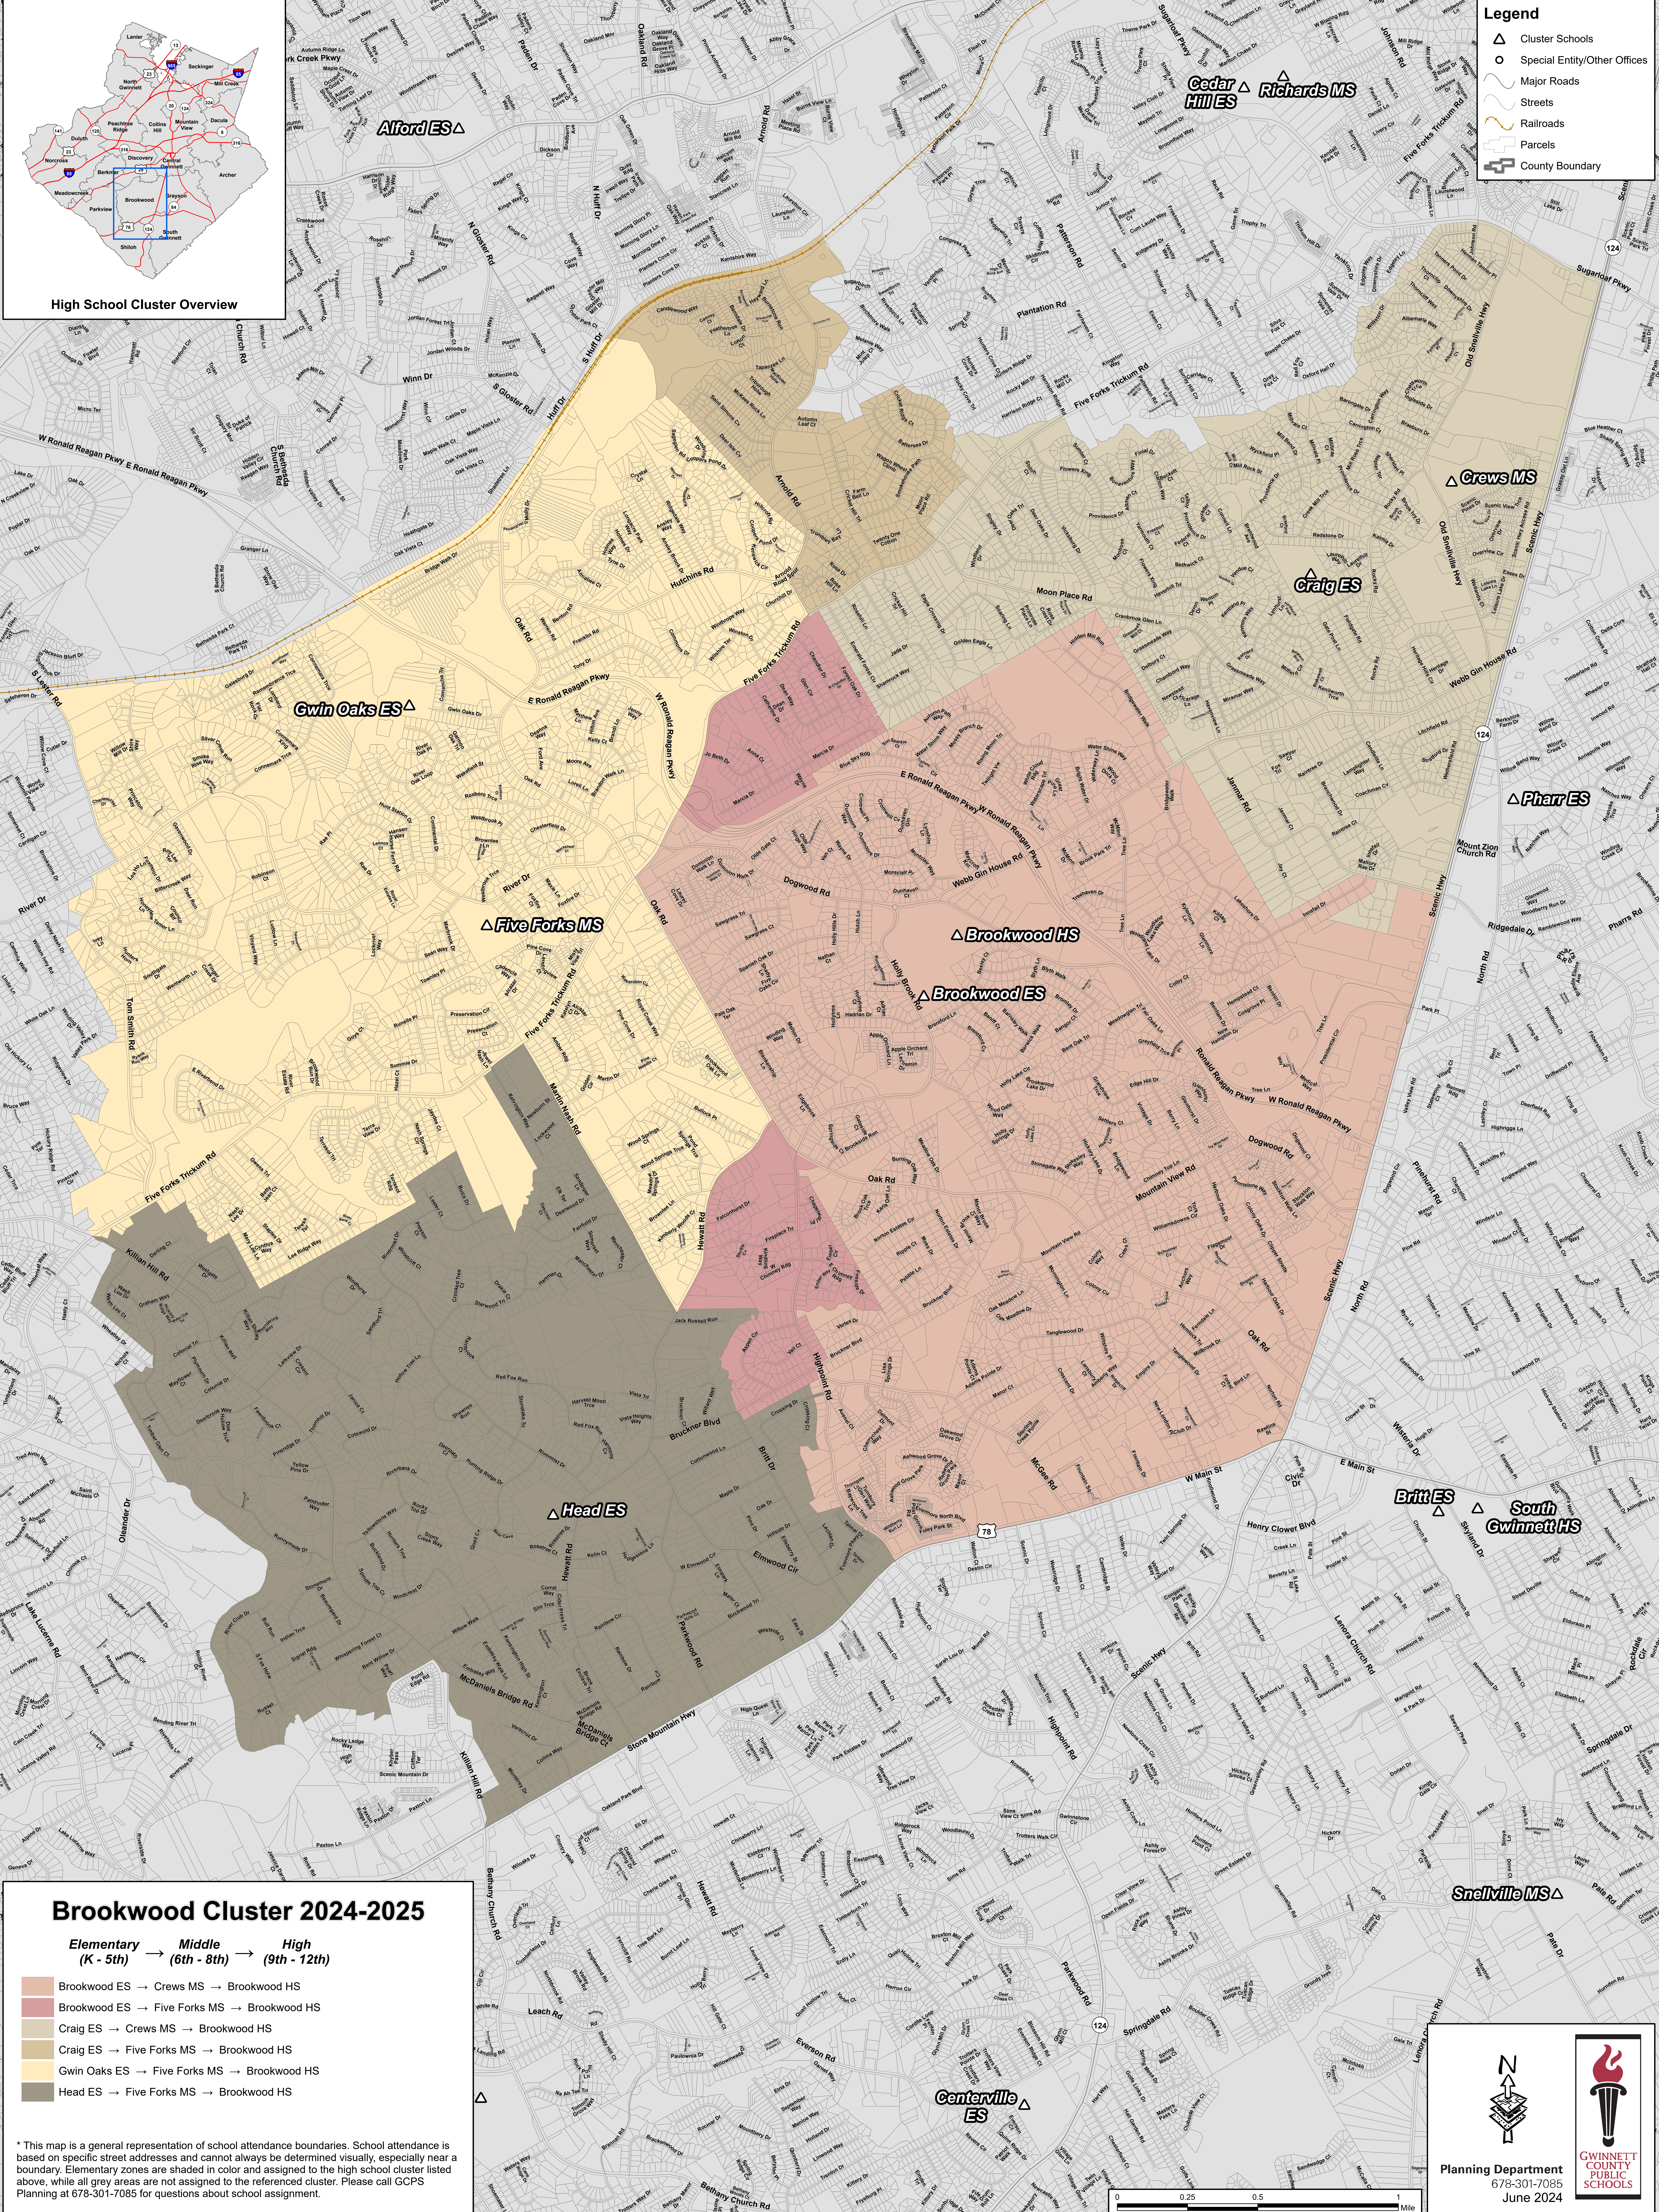

High School Cluster Overview

**Legend**

- △ Cluster Schools
- Special Entity/Other Offices
- Major Roads
- Streets
- Railroads
- ▭ Parcels
- ▭ County Boundary

**Brookwood Cluster 2024-2025**

Elementary (K - 5th) → Middle (6th - 8th) → High (9th - 12th)

- Brookwood ES → Crews MS → Brookwood HS
- Brookwood ES → Five Forks MS → Brookwood HS
- Craig ES → Crews MS → Brookwood HS
- Craig ES → Five Forks MS → Brookwood HS
- Gwin Oaks ES → Five Forks MS → Brookwood HS
- Head ES → Five Forks MS → Brookwood HS

\* This map is a general representation of school attendance boundaries. School attendance is based on specific street addresses and cannot always be determined visually, especially near a boundary. Elementary zones are shaded in color and assigned to the high school cluster listed above, while all grey areas are not assigned to the referenced cluster. Please call GCPS Planning at 678-301-7085 for questions about school assignment.