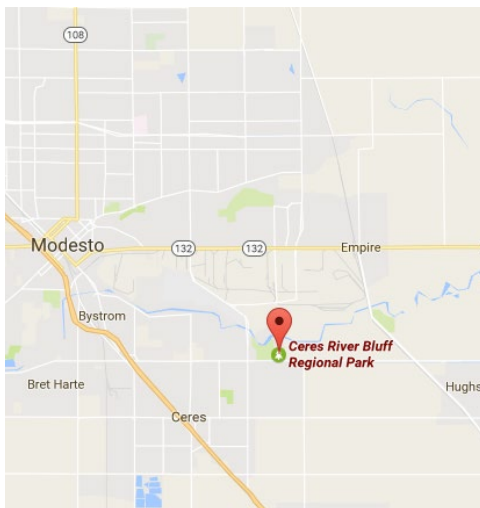


FOOTHILL HORIZONS OUTDOOR SCHOOL
COUNSELOR PICK UP LOCATION:
CERES RIVER BLUFF PARK,
3761 E HATCH RD, MODESTO, CA 95351

Counselor Training:

Saturday, February 24, 2024 – 7:30am-5:00pm

Transportation Provided to FHOS – Meet at Ceres River Bluff Park

7:30am – check in begins, must have your signed application

8:00am – buses depart for Sonora

9:30am – 3:15pm Training Sessions (lunch will be provided)

3:30pm – buses depart Foothill to return to Ceres River Bluff Park

5:00pm – Arrive back at Ceres River Bluff Park

DIRECTIONS
From Highway 99

1. Take exit 223
 2. Head east on Hatch Rd
 3. Continue for 3 miles
 4. Turn left into **Ceres River Bluff Regional Park**
 5. Follow signs to our table
- Look for big yellow buses that say:
"FOOTHILL HORIZONS OUTDOOR SCHOOL"