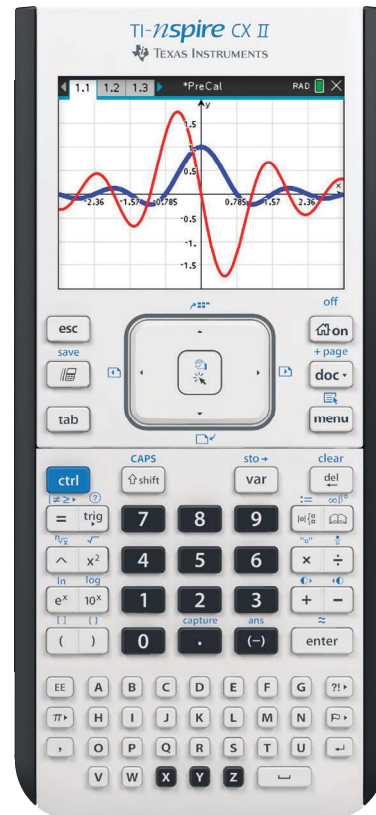

Dear Parents of Pearland High School

Our educators in the math and science departments are using TI-Nspire™ CX II graphing calculators in a range of subjects:

Algebra 1
Algebra 2
Statistics

Algebraic Reasoning
Precalculus
Chemistry

Geometry
Calculus

With a TI-Nspire™ CX II graphing calculator for school and home, your son or daughter has a learning tool to use year after year and into college.

Help your child develop a deeper understanding of math and science

Students reap the most academic benefits when they have their own Texas Instruments (TI) graphing calculator for class work and homework. In fact, research shows that the use of a graphing calculator can help students improve their test scores.[†] TI-Nspire™ CX II graphing calculators are permitted on the SAT®, ACT®, PSAT/NMSQT®, AP® and IB® Diploma Programme exams, as well as many state tests. For details, visit education.ti.com/go/testprep.

Free test prep and more with purchase

Students who purchase a TI-Nspire™ CX II graphing calculator can download free SAT® and ACT® practice questions from The Princeton Review® for use on their handheld and also access $25 worth of free minutes from Tutor.com.

Enhanced graphing and computer features include:

- » Faster performance
- » Easier-to-read graphics
- » Added capability and interactive visuals
- » Ability to save work and transfer files to a computer
- » Built-in TI-Nspire™ Rechargeable Battery

Handheld/software bundle

Each TI-Nspire™ CX II graphing calculator comes with TI-Nspire™ CX Student Software (PC or Mac®) in a single corresponding retail package. Students can create interactive reports or study guides with the software and easily transfer homework files, allowing for deeper investigation outside of class.

Additional notes:

The TI-Nspire CX is used in 8th grade through High School math classrooms. There are classroom sets for math teachers. As we do not have enough calculators to check out calculators to students, it is recommended that you purchase a TI-Nspire CX for your child if he/she will be participating in Remote learning.

*Starting with the 2019–2020 school year, SAT® and AP® are trademarks registered by the College Board. PSAT/NMSQT® is a registered trademark of the College Board and the National Merit Scholarship Corporation. ACT is a registered trademark of ACT, Inc. IB is a registered trademark owned by the International Baccalaureate Organization. None are affiliated with, nor endorse, TI products. Policies subject to change.

Visit www.collegeboard.org, www.act.org and www.ibo.org.

†Learn more about educational studies at education.ti.com/research.

Mac® is a trademark of Apple Inc., registered in the U.S. and other countries.

The Princeton Review is a registered trademark of its owner.

©2019 Texas Instruments CL15953