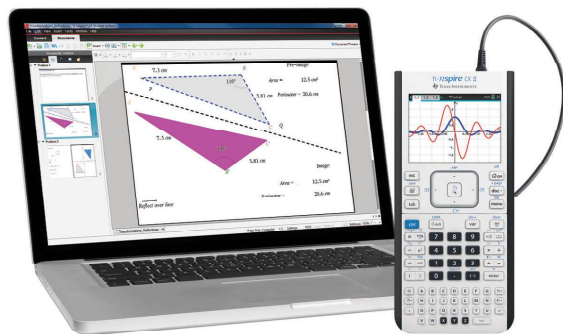

Dear Parents of Pearland High School

Our educators in the math and science departments are using TI-Nspire™ CX II graphing calculators in a range of subjects:

Algebra 1
Algebra 2
Statistics

Algebraic Reasoning
Precalculus
Chemistry

Geometry
Calculus

With a TI-Nspire™ CX II graphing calculator for school and home, your son or daughter has a learning tool to use year after year and into college.

Help your child develop a deeper understanding of math and science

Students reap the most academic benefits when they have their own Texas Instruments (TI) graphing calculator for class work and homework. In fact, research shows that the use of a graphing calculator can help students improve their test scores.[†] TI-Nspire™ CX II graphing calculators are permitted on the SAT®, ACT®, PSAT/NMSQT®, AP® and IB® Diploma Programme exams, as well as many state tests. For details, visit education.ti.com/go/testprep.

Free test prep and more with purchase

Students who purchase a TI-Nspire™ CX II graphing calculator can download free SAT® and ACT® practice questions from The Princeton Review® for use on their handheld and also access $25 worth of free minutes from Tutor.com.

Enhanced graphing and computer features include:

- » Faster performance
- » Easier-to-read graphics
- » Added capability and interactive visuals
- » Ability to save work and transfer files to a computer
- » Built-in TI-Nspire™ Rechargeable Battery

Handheld/software bundle

Each TI-Nspire™ CX II graphing calculator comes with TI-Nspire™ CX Student Software (PC or Mac®) in a single corresponding retail package. Students can create interactive reports or study guides with the software and easily transfer homework files, allowing for deeper investigation outside of class.

Additional notes:

The TI-Nspire CX is used in 8th grade through High School math classrooms. There are classroom sets for math teachers. As we do not have enough calculators to check out calculators to students, it is recommended that you purchase a TI-Nspire CX for your child if he/she will be participating in Remote learning.

*Starting with the 2019–2020 school year, SAT® and AP® are trademarks registered by the College Board. PSAT/NMSQT® is a registered trademark of the College Board and the National Merit Scholarship Corporation. ACT is a registered trademark of ACT, Inc. IB is a registered trademark owned by the International Baccalaureate Organization. None are affiliated with, nor endorse, TI products. Policies subject to change.

Visit www.collegeboard.org, www.act.org and www.ibo.org.

†Learn more about educational studies at education.ti.com/research.

Mac® is a trademark of Apple Inc., registered in the U.S. and other countries.

The Princeton Review is a registered trademark of its owner.

©2019 Texas Instruments CL15953