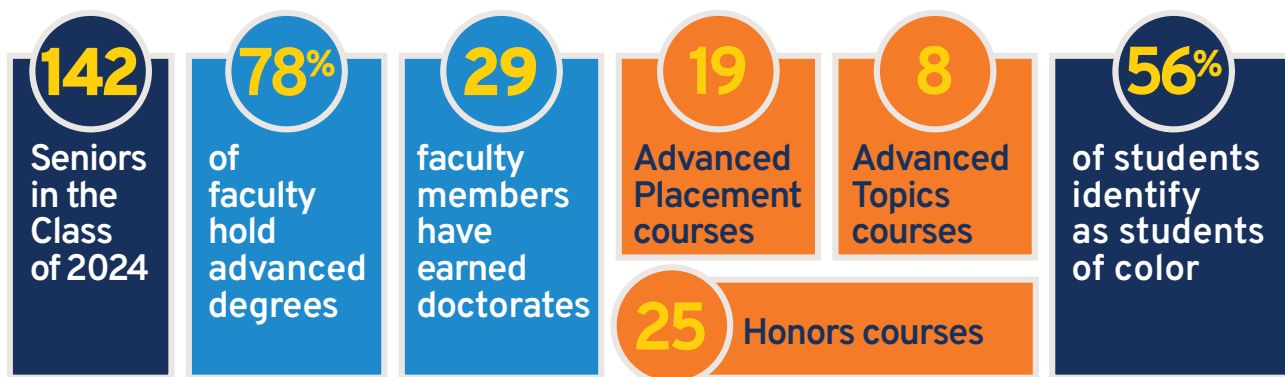

Pingry

SCHOOL PROFILE 2023-2024

pingry.org

PINGRY is a K-12, co-ed, independent day school with campuses in Basking Ridge, Pottersville, and Short Hills, New Jersey. Rooted in relationships, guided by a student-written Honor Code, our community includes more than 1,100 students from more than 100 towns and municipalities.

FACTS BY THE NUMBERS

Lower School (K-5, Short Hills): **324** students
Middle School (6-8, Basking Ridge): **288** students
Upper School (9-12, Basking Ridge): **594** students

ACADEMICS

Pingry offers courses at the college-prep and Honors/Advanced Placement/Advanced Topics levels. The standard academic load is 5 courses and the year is divided into 2 semesters, with some courses yearlong and others a semester or trimester in length. AT courses are AP equivalent or post AP curricula.