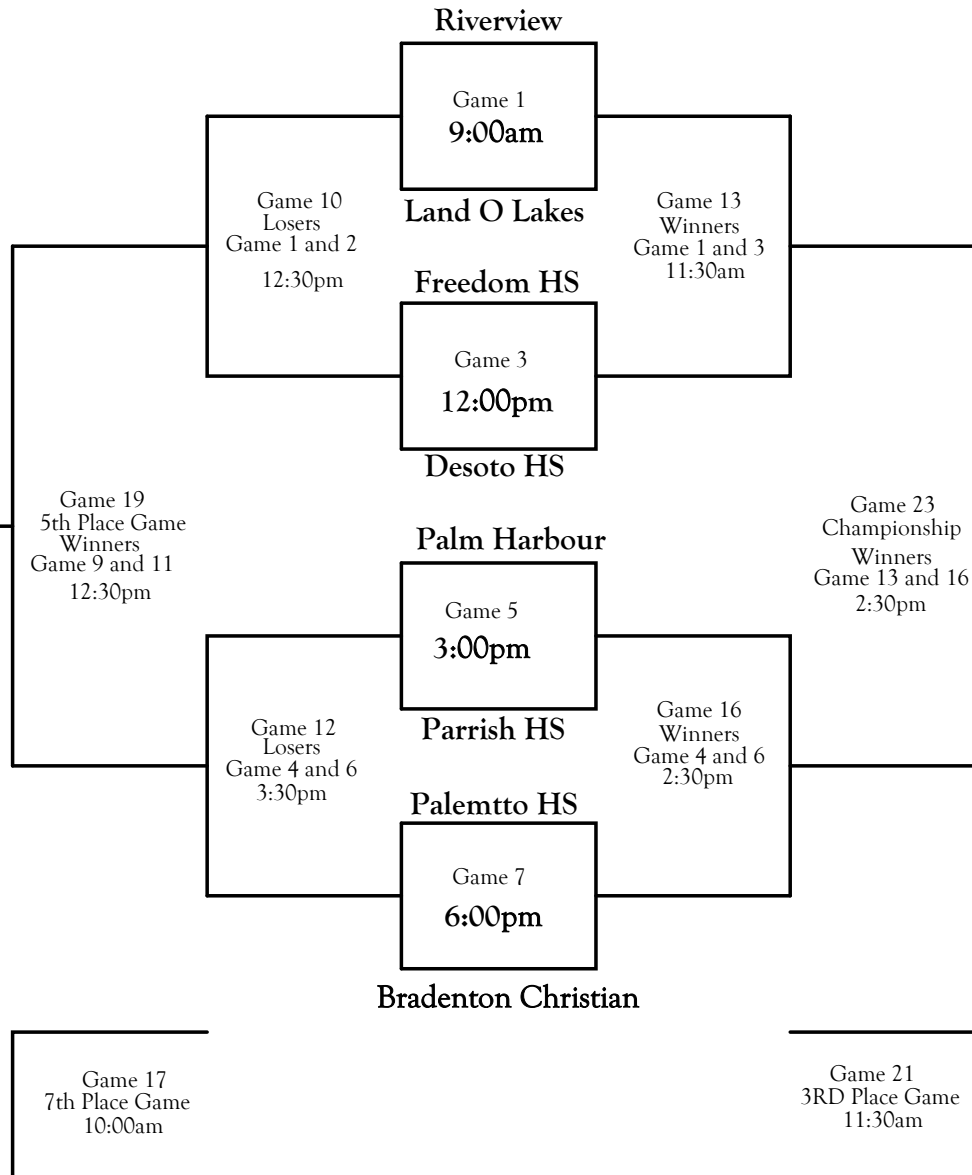

Girl's Bracket

CONSOLATION BRACKET
AUX GYM

WINNERS BRACKET
MAIN GYM

Dec 30
DAY 3

Dec 29
DAY 2

Dec 28
DAY 1

Dec 29
DAY 2

Dec 30
DAY 3

TOP TEAMS ON THE BRACKET ARE THE HOME TEAMS