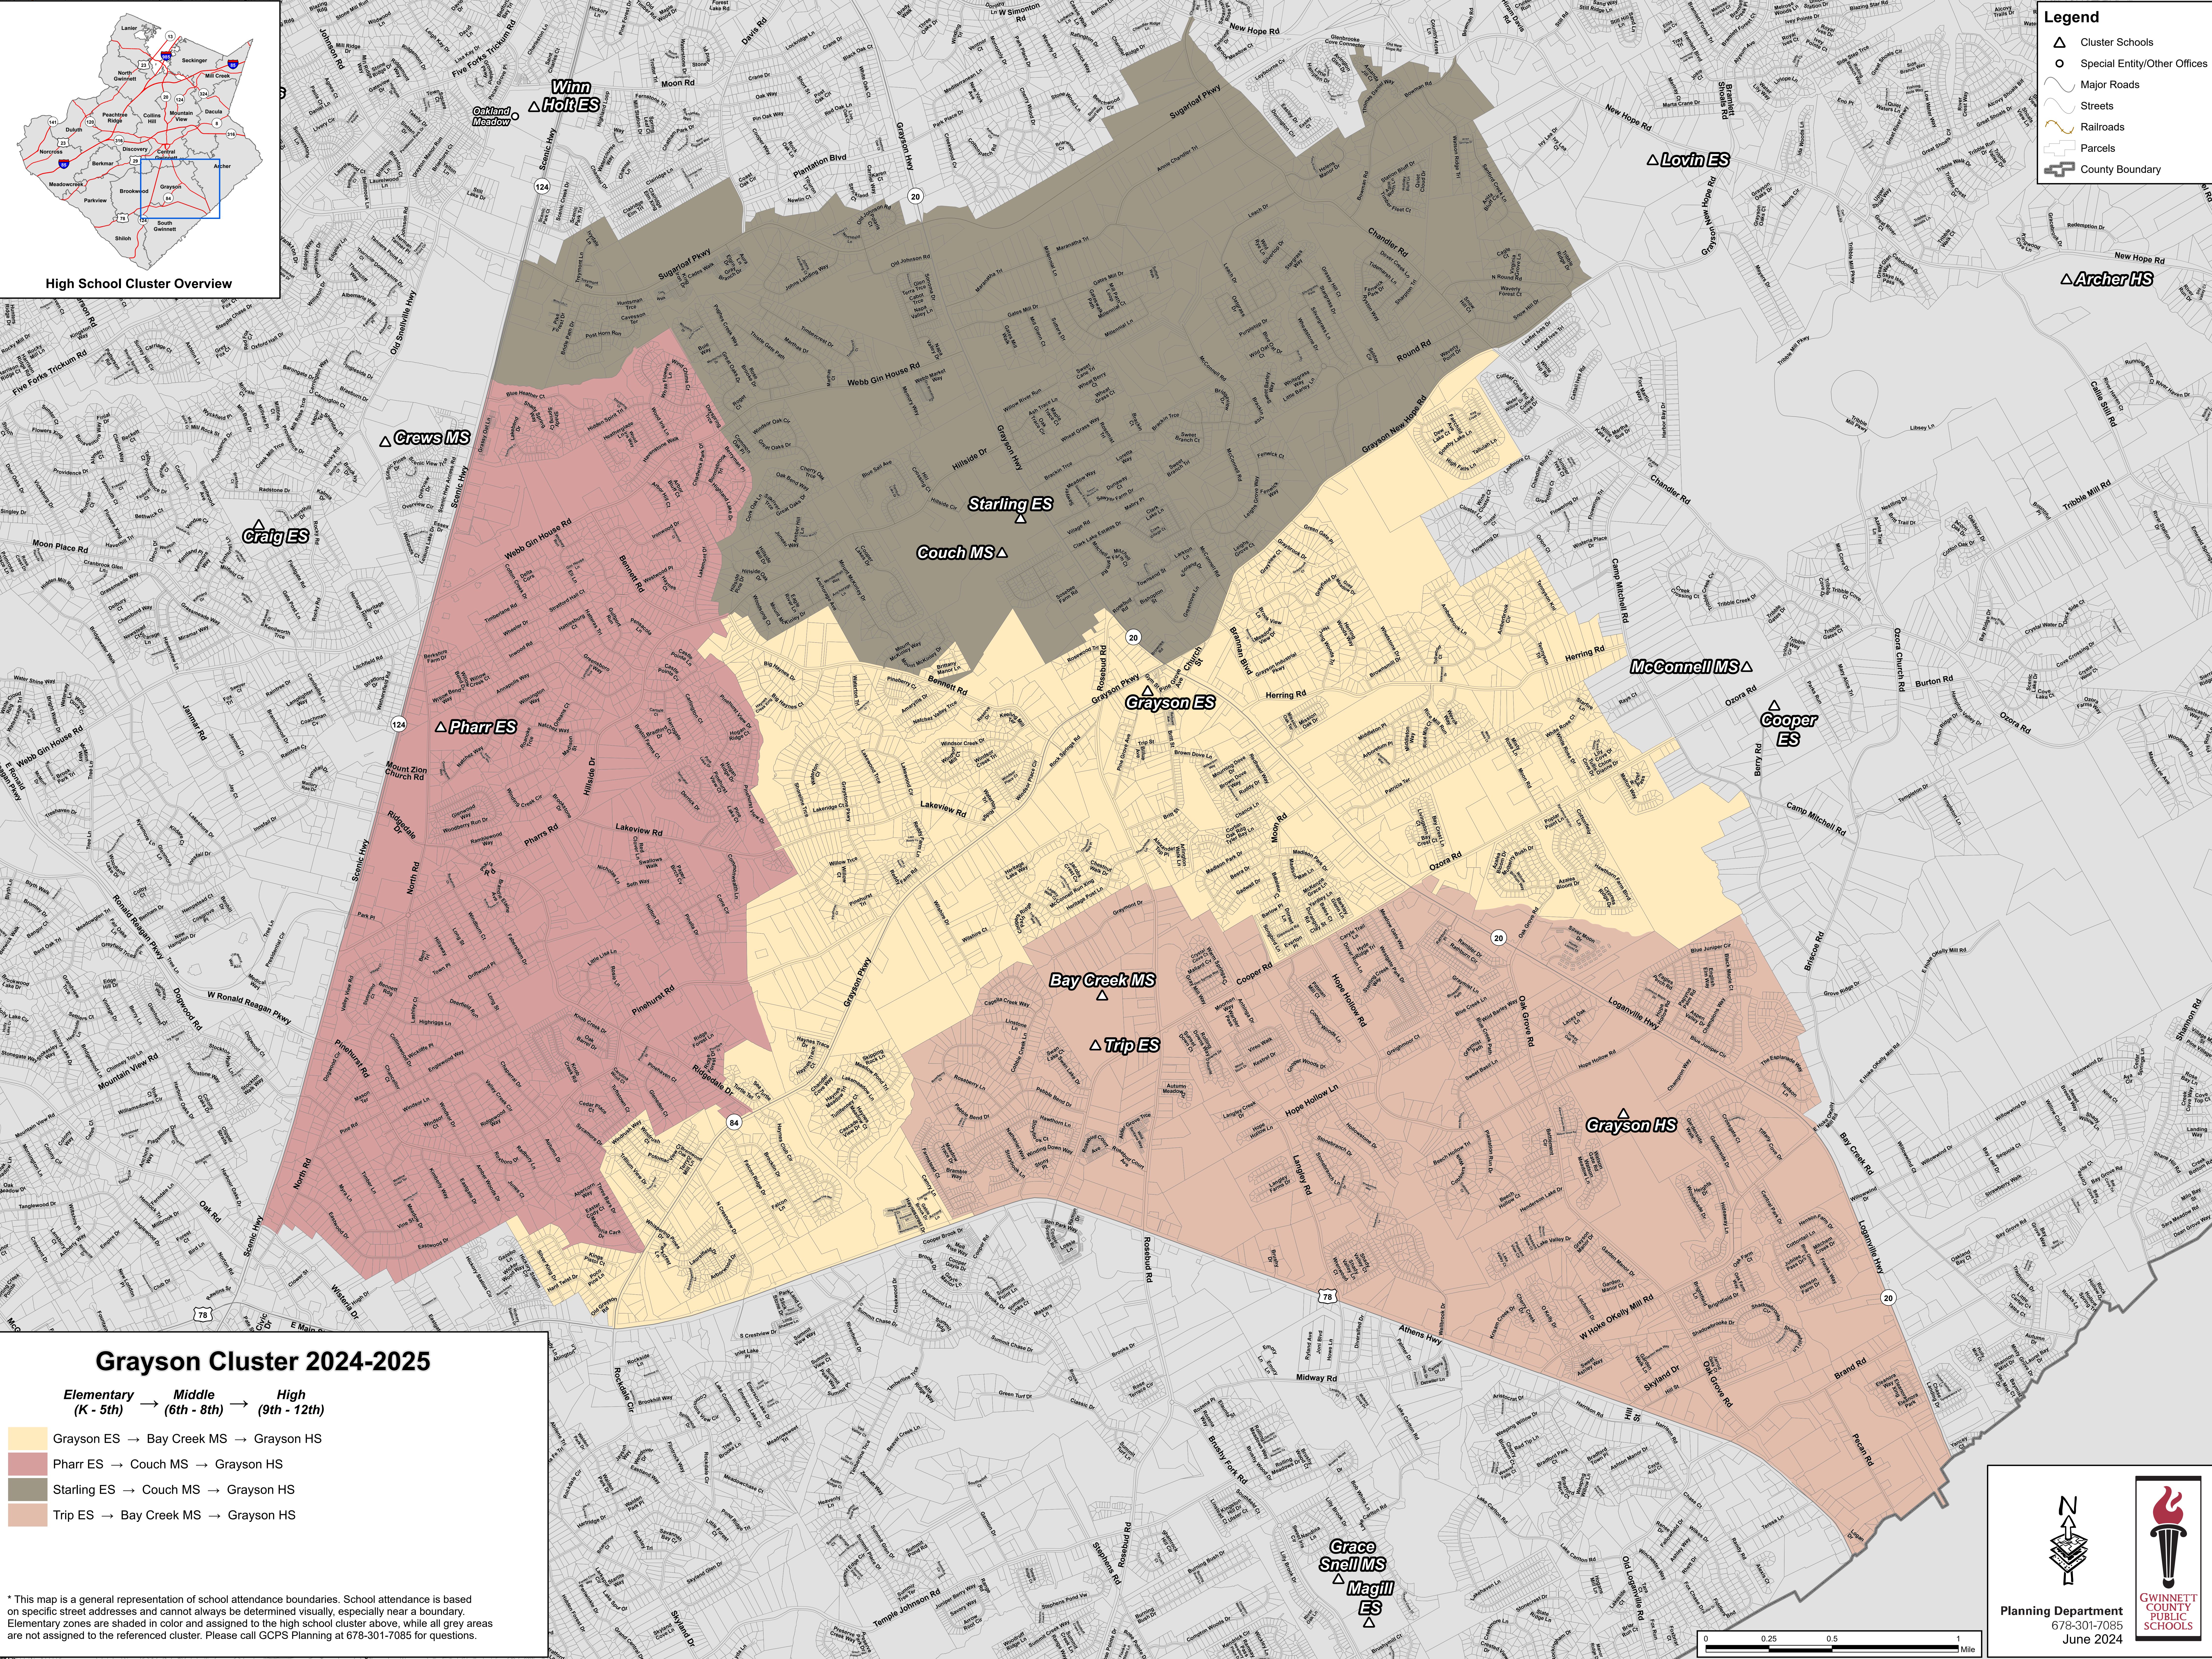

High School Cluster Overview

Legend

- △ Cluster Schools
- Special Entity/Other Offices
- Major Roads
- Streets
- Railroads
- ▭ Parcels
- ▭ County Boundary

Grayson Cluster 2024-2025

Elementary (K - 5th) → Middle (6th - 8th) → High (9th - 12th)

- Grayson ES → Bay Creek MS → Grayson HS
- Pharr ES → Couch MS → Grayson HS
- Starling ES → Couch MS → Grayson HS
- Trip ES → Bay Creek MS → Grayson HS

* This map is a general representation of school attendance boundaries. School attendance is based on specific street addresses and cannot always be determined visually, especially near a boundary. Elementary zones are shaded in color and assigned to the high school cluster above, while all grey areas are not assigned to the referenced cluster. Please call GCPS Planning at 678-301-7085 for questions.