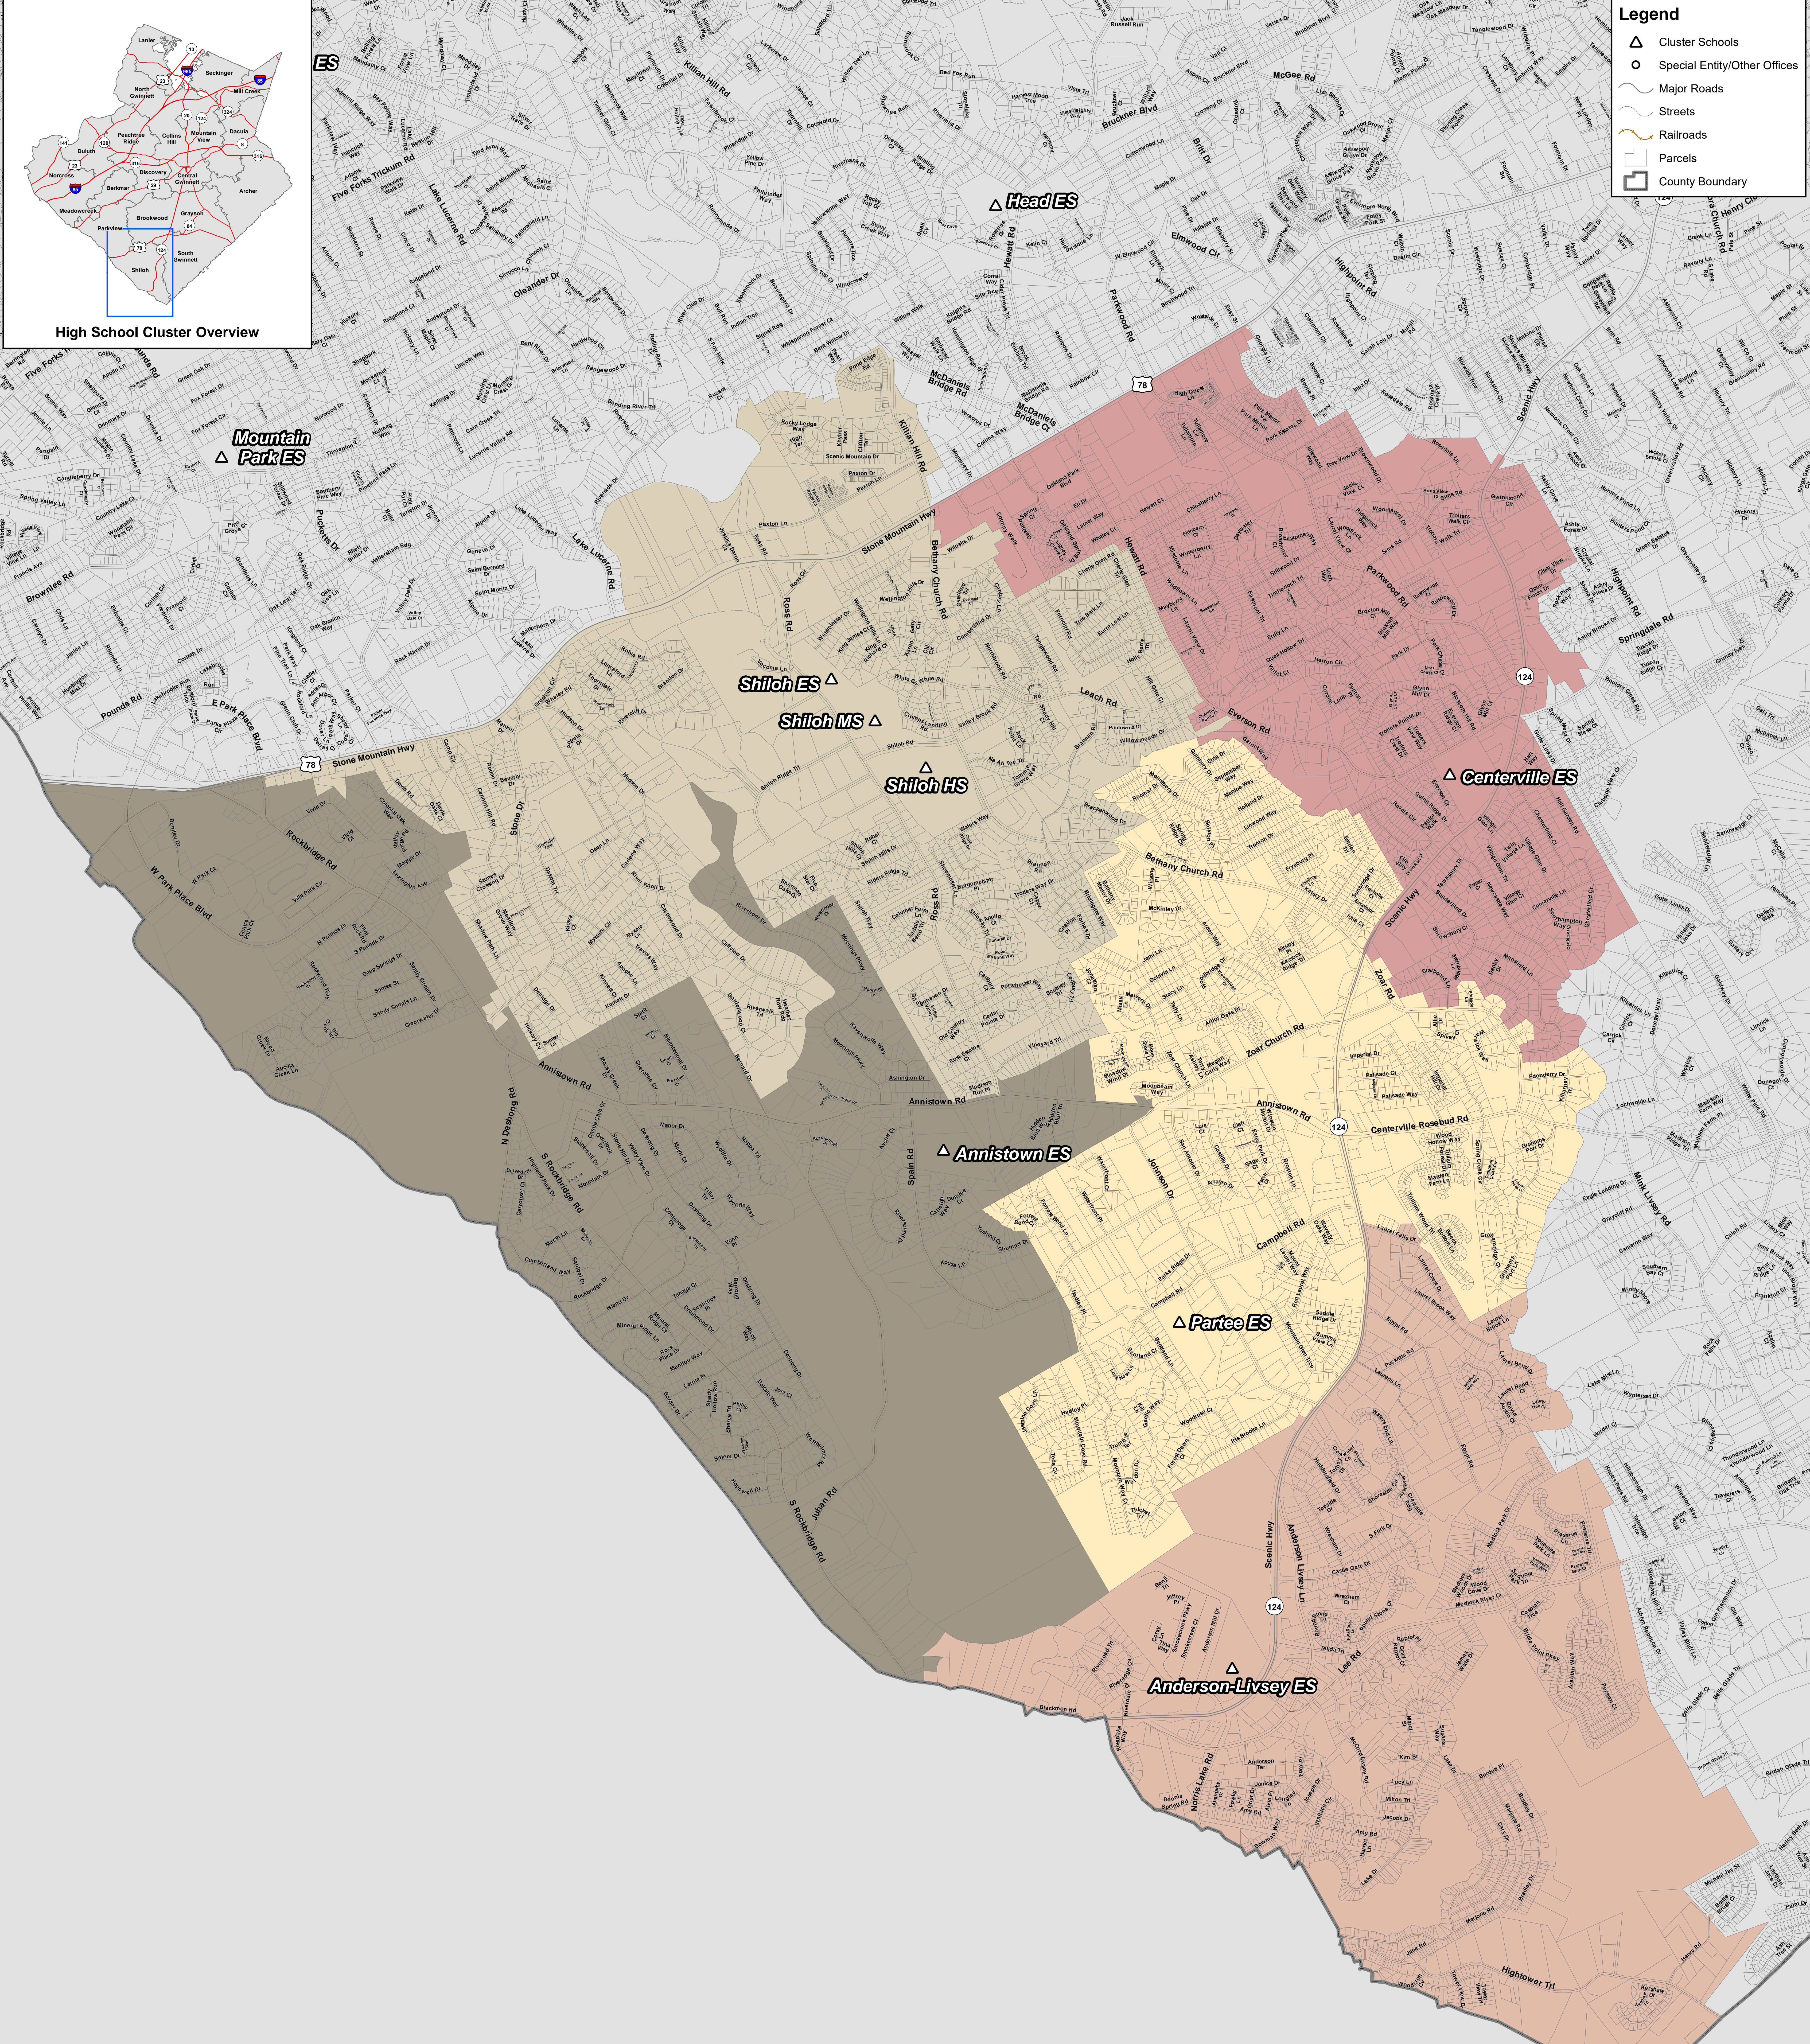

High School Cluster Overview

Legend

- △ Cluster Schools
- Special Entity/Other Offices
- Major Roads
- Streets
- Railroads
- ▭ Parcels
- ▭ County Boundary

Shiloh Cluster 2023-2024

Elementary → Middle → High
(K - 5th) → (6th - 8th) → (9th - 12th)

- Anderson-Livsey ES → Shiloh MS → Shiloh HS
- Annistown ES → Shiloh MS → Shiloh HS
- Centerville ES → Shiloh MS → Shiloh HS
- Partee ES → Shiloh MS → Shiloh HS
- Shiloh ES → Shiloh MS → Shiloh HS

* This map is a general representation of school attendance boundaries. School attendance is based on specific street addresses and cannot always be determined visually, especially near a boundary. Elementary zones are shaded in color and assigned to the high school cluster listed above, while all grey areas are not assigned to the referenced cluster. Please call GCPS Planning at 678-301-7085 for questions about school assignment.