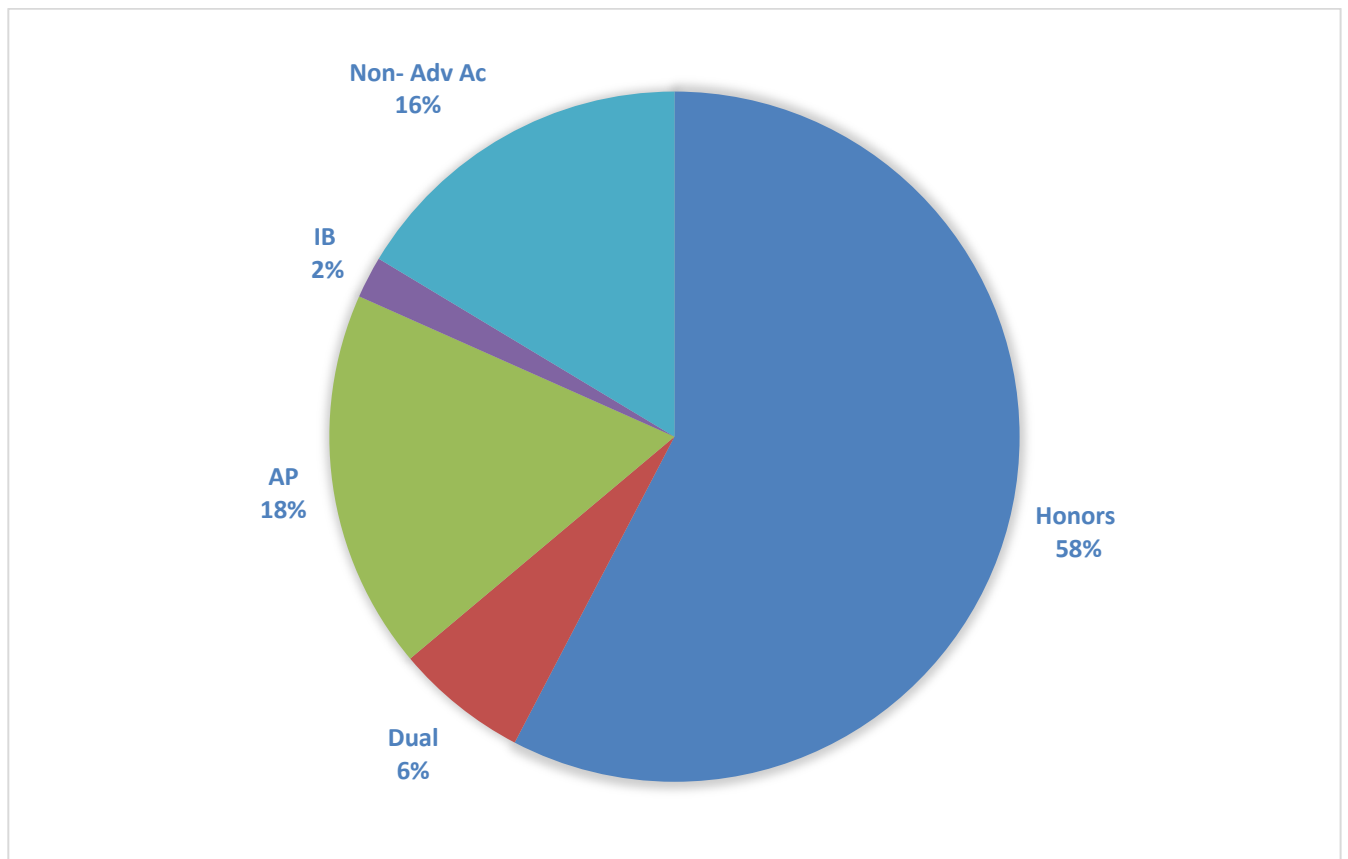

7001 E. EXPRESSWAY 83, MERCEDES, TX 78570

P: 956.565.2454

STISD.NET

STISD Student Enrollment in Honors, Dual, AP, and IB compared to All Students

All Students # of Courses	Honors	Dual	AP	IB
27,114	15,634	1,687	4,821	531