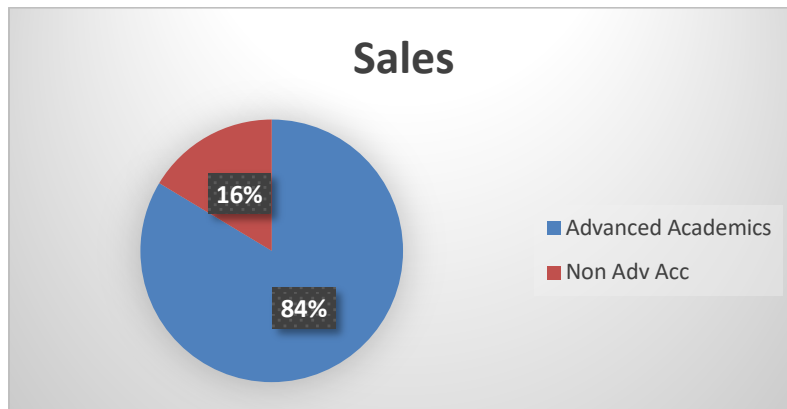

7001 E. EXPRESSWAY 83, MERCEDES, TX 78570

P: 956.565.2454

STISD.NET

STISD Student Enrollment in Honors, Dual, AP, and IB compared to All Students

All Students # of Courses	Honors	Dual	AP	IB
27,114	15,634	1,687	4,821	531