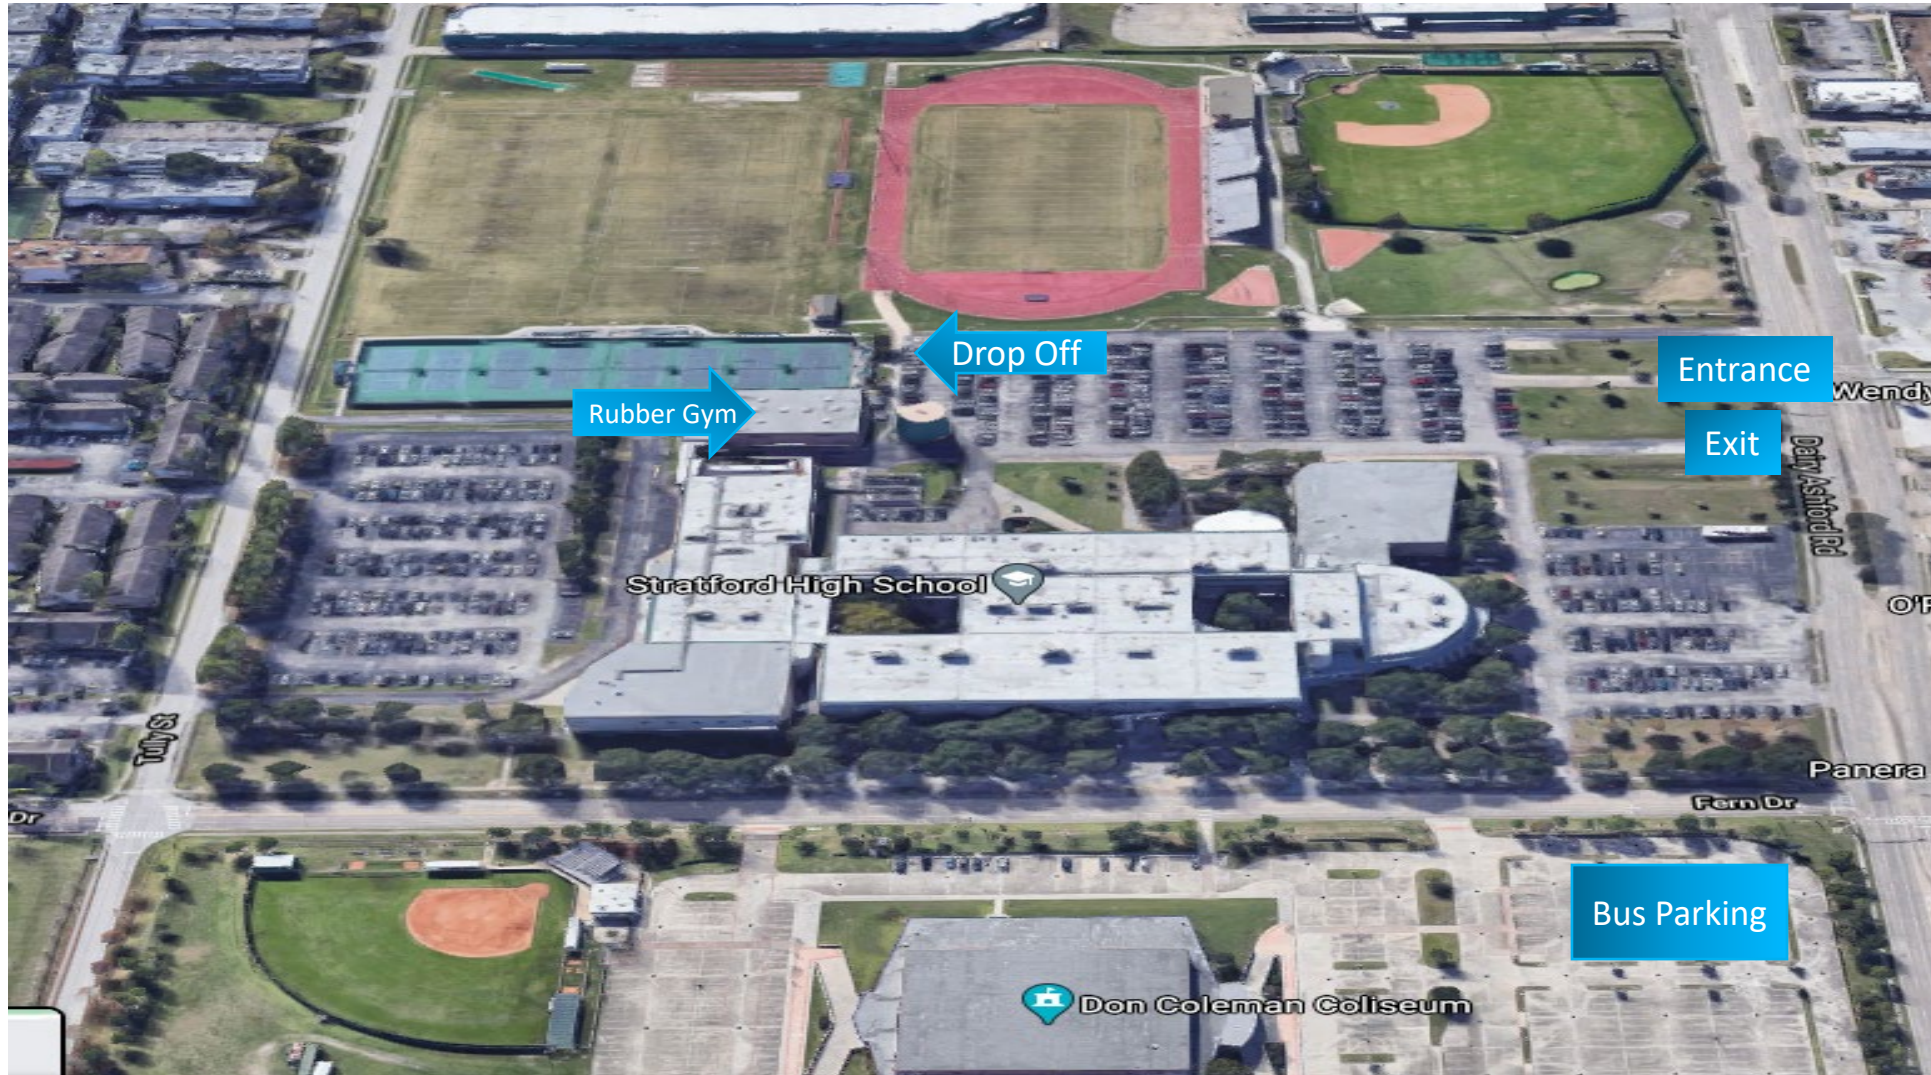

Welcome to Stratford High School

14555 Fern Dr, Houston, TX 77079

****Buses will enter at the traffic light at Dairy Ashford & Perthshire. Drop off at tennis court gates. Bus parking available in the SW lot of Don Coleman Coliseum**

Team Camp Sites

South Field Entry

Press Box Gate

North Field Entry

Ticket Booth Gate

Tennis Court Gates

Tully St

Tully St