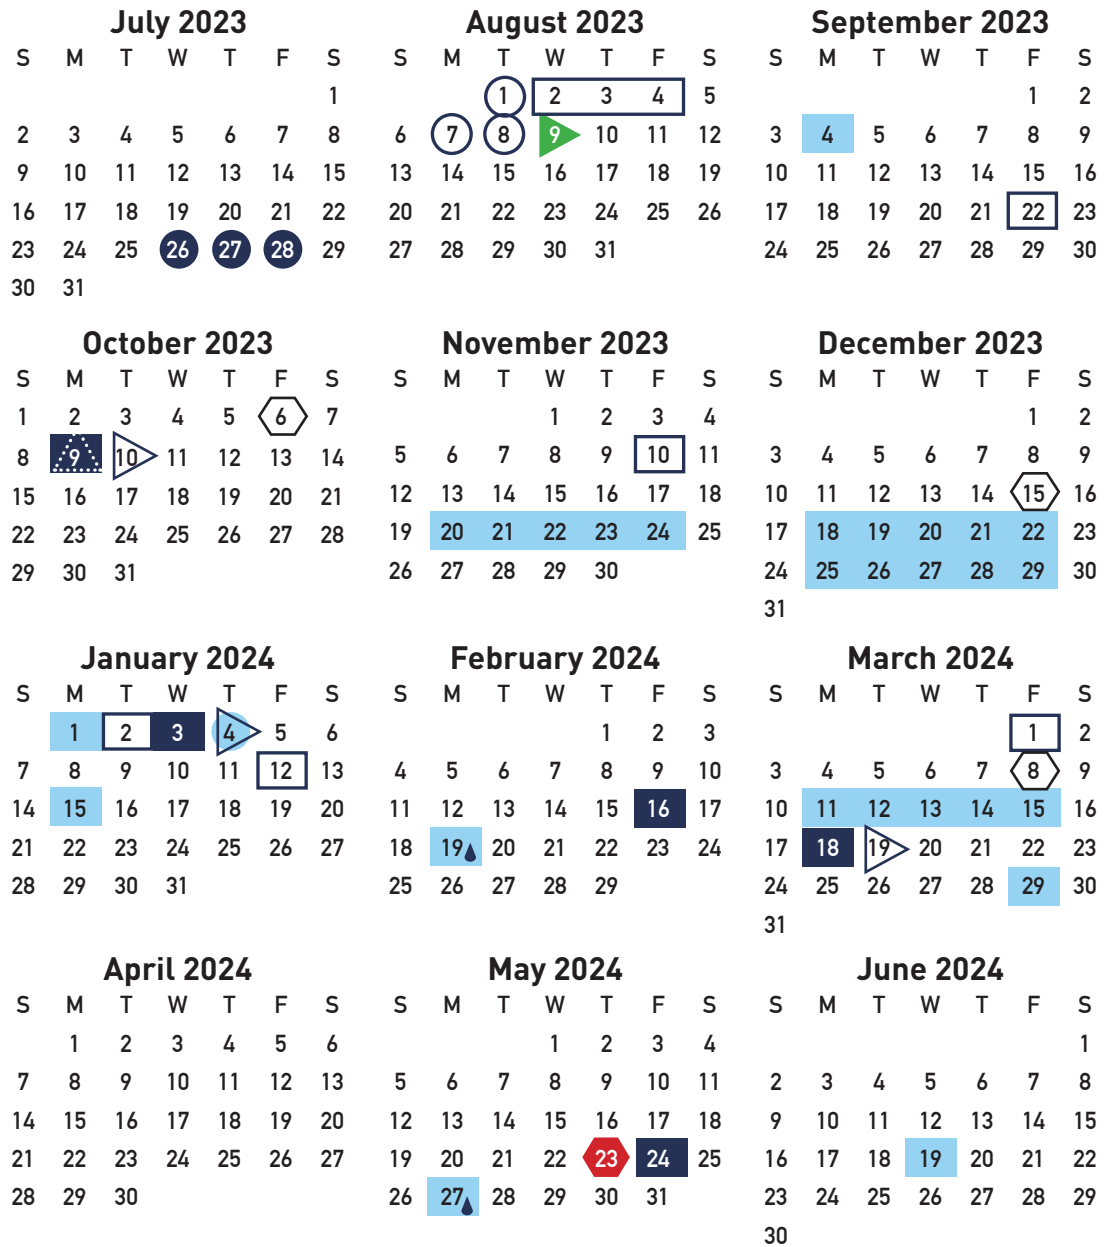

Calendar Key

-  First Day of School, 1st Qtr
-  First Day of 2nd Semester
-  Last Day of School
-  Start of Quarters
-  End of Quarters
-  Student & Staff Holiday
-  Student Holiday, District PD
-  Student Holiday, Campus PD
-  Half-Day/Early Release
-  Parent/Teacher Conferences
-  New Teacher PD
-  Teacher Workday/Student Holiday
-  Inclement Weather Day

Important Dates

First Day for All Staff	Aug 1
First Day of School	Aug 9
Labor Day	Sep 4
Columbus Day	Oct 9
Veterans Day	Nov 11
Thanksgiving Break	Nov 20-24
Winter Break	Dec 18-Jan 1
MLK Day	Jan 15
Presidents' Day	Feb 19
Spring Break	Mar 11-15
Good Friday	Mar 29
Last Day of School	May 23
Memorial Day	May 27
Juneteenth	June 19

Total Instructional Days: 173

1st Quarter: AUG 9-OCT 6

2nd Quarter: OCT 10-DEC 15

3rd Quarter: JAN 4-MAR 8

4th Quarter: MAR 19-MAY 23