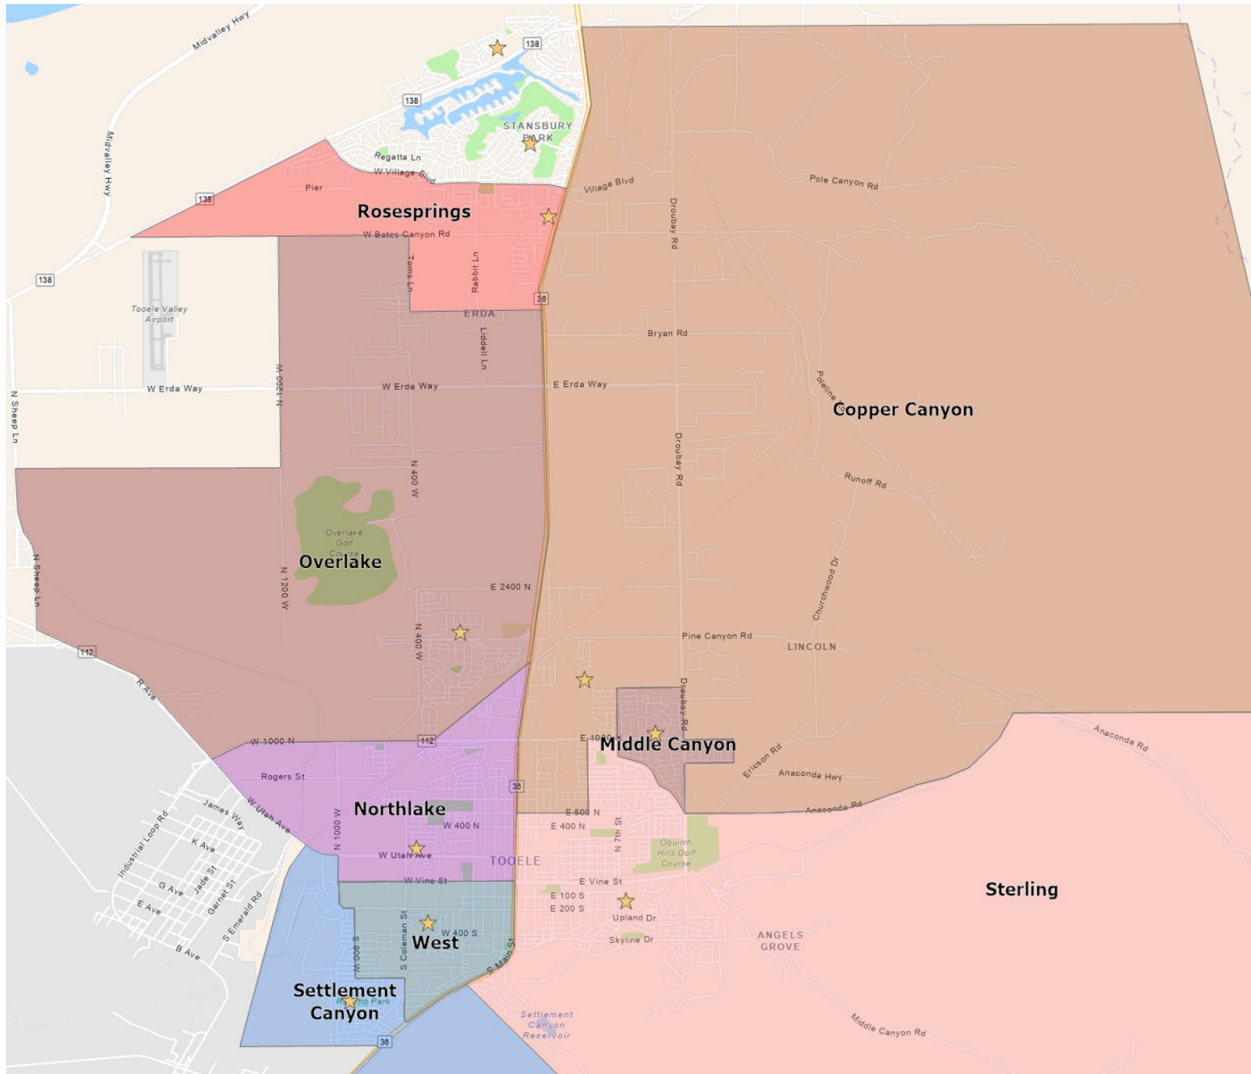

Deseret Peak High School Boundary

Elementary Option #2c

Adjusting Northlake's northern boundary to follow 1000 N.

Elementary Schools

- Copper Canyon
- Rose Springs
- Middle Canyon
- Northlake
- Overlake
- Settlement
- Sterling

Northlake Student Summary

Student Population

With the proposed changes the student population at Northlake would be approximately:

- 69 students in Kindergarten.
- 72 students in 1st grade.
- 76 students in 2nd grade.
- 80 students in 3rd grade.
- 82 students in 4th grade.
- 85 students in 5th grade.
- 80 students in 6th grade.