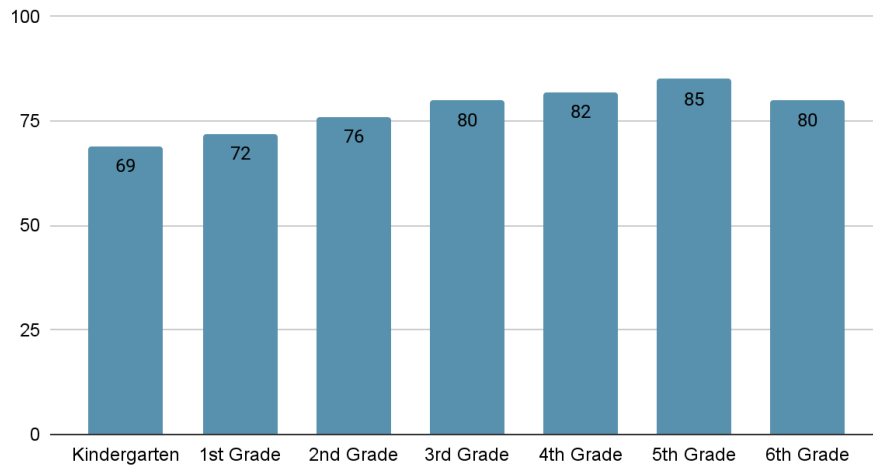

Deseret Peak High School Boundary

Elementary Option #2c

Adjusting Northlake's northern boundary to follow 1000 N.

Elementary Schools

- Copper Canyon
- Rose Springs
- Middle Canyon
- Northlake
- Overlake
- Settlement
- Sterling

Northlake Student Summary

Student Population

With the proposed changes the student population at Northlake would be approximately:

- 69 students in Kindergarten.
- 72 students in 1st grade.
- 76 students in 2nd grade.
- 80 students in 3rd grade.
- 82 students in 4th grade.
- 85 students in 5th grade.
- 80 students in 6th grade.