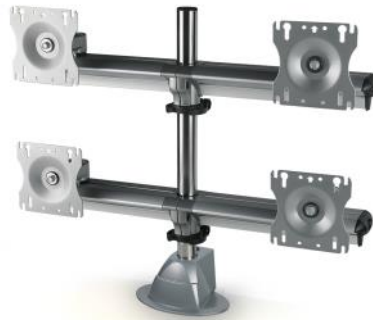

Concerto Quad Monitor Arm

Item No. 27945S
Four Screen, Beam Mount, Two over Two
Clamp/Grommet Mount
Pole Height: 16"
No Extension
Monitor Capacity: 25 lbs per screen
Monitor Size: 20" Max Screen Width
Price $889