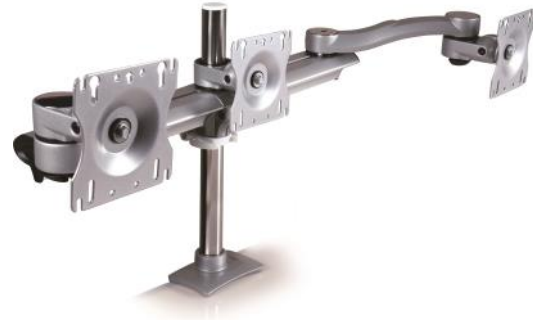

Concerto Triple Monitor Arm

Item No. 27830S
Parabolic Three Screen, Beam Mount
Clamp/Grommet Mount
Pole Height: 12" Pole
Double Fixed Extension Arms
Monitor Capacity: 25 lbs per screen
Monitor Size: 18" Max Screen Width
Price $699