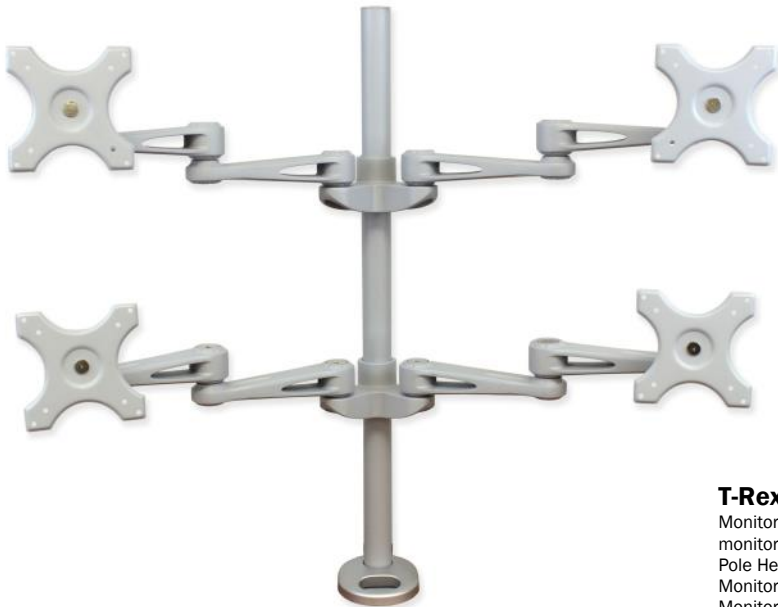

T-Rex™ Quad Flat Panel Monitor Arm

Monitor forward reach is 4" to 21" from pillar center line, monitor height adjusts up to 15"; Steel, Silver Powder Coat
Pole Height: 27"
Monitor Capacity: 20 lbs per screen
Monitor Size: 24" Max Screen Width

Item No. 28809
Price $699
Quad 17" Pole
Grommet Mount