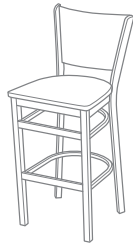

Start with: **E** (for Encore)

1b choose your frame material:

Add: **W** (for wood) (Note: See separate Encore metal brochure for metal frames)

2 choose your frame style: Add your frame style suffix: **ie. SH** (for standard height)

Standard height

SH

Pub height

PH

The durable wood framed chairs offer a more classic style in standard height and pub height.

Note: Wood frames are nonstacking

3 choose your wood frame stain color: Add wood frame stain color: **ie. S2** (for Cherry)

choose your back style: Add your back style suffix: **ie. LAD (for wood Ladder back)**

Wood backs (Interior)

LAD (Wood Ladder Back)
Standard height (Non-stacking): **\$308**
Pub-height: **\$409**

JAI (Wood Jailhouse Back)
Standard height (Non-stacking): **\$226**
Pub-height: **\$275**