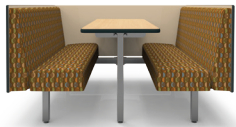

CHARIOT® mobile/fixed booth

CHARIOT FIXED BOOTH

Shown with optional side panel and optional upholstery.

OPTIONS ADDER TO LIST PRICE

PRODUCT NAME	PART #	LIST PRICE	OPTIONS ADDER TO LIST PRICE					
			FULLY LAMINATED SIDE PANEL	EDGE GUARD BOOTH TOP	UPHOLSTERED STANDARD GRADE 3			
					SEAT	BACK	FULLY UPHOLSTERED	
42" Long booth for standard seating for 4 adults. Assembly includes : fixed frame, two fiberglass backs, two fiberglass seats, two laminated back panels, booth top 24" x 42" poured edge top standard, down leg for top.	PH16-42FB	\$5,019	\$525	(\$72)	(\$50)	(\$50)	(\$100)	
					For each increase in fabric grade over Grade 3, add \$55 to the list price.			
48" Long booth for standard seating for 4 adults. Assembly includes : fixed frame, two fiberglass backs, two fiberglass seats, two laminated back panels, booth top 24" x 48" poured edge top standard, down leg for top.	PH16-48FB	\$5,186	\$525	(\$85)	(\$75)	(\$75)	(\$150)	
					For each increase in fabric grade over Grade 3, add \$55 to the list price.			
60" Long booth for standard seating for 6 adults. Assembly includes : fixed frame, two fiberglass backs, two fiberglass seats, two laminated back panels, booth top 24" x 60" poured edge top standard, down leg for top.	PH16-60FB	\$5,436	\$525	(\$110)	(\$100)	(\$100)	(\$200)	
					For each increase in fabric grade over Grade 3, add \$55.00 to the list price.			
60" Long booth for standard seating for 5 adults. Assembly includes : fixed frame, two fiberglass backs, two fiberglass seats, two laminated back panels, booth top 24" x 60" poured edge top standard, down leg for top.	PH16-6042FB	\$5,228	\$525	(\$110)	(\$80)	(\$80)	(\$160)	
					For each increase in fabric grade over Grade 3, add \$55 to the list price.			