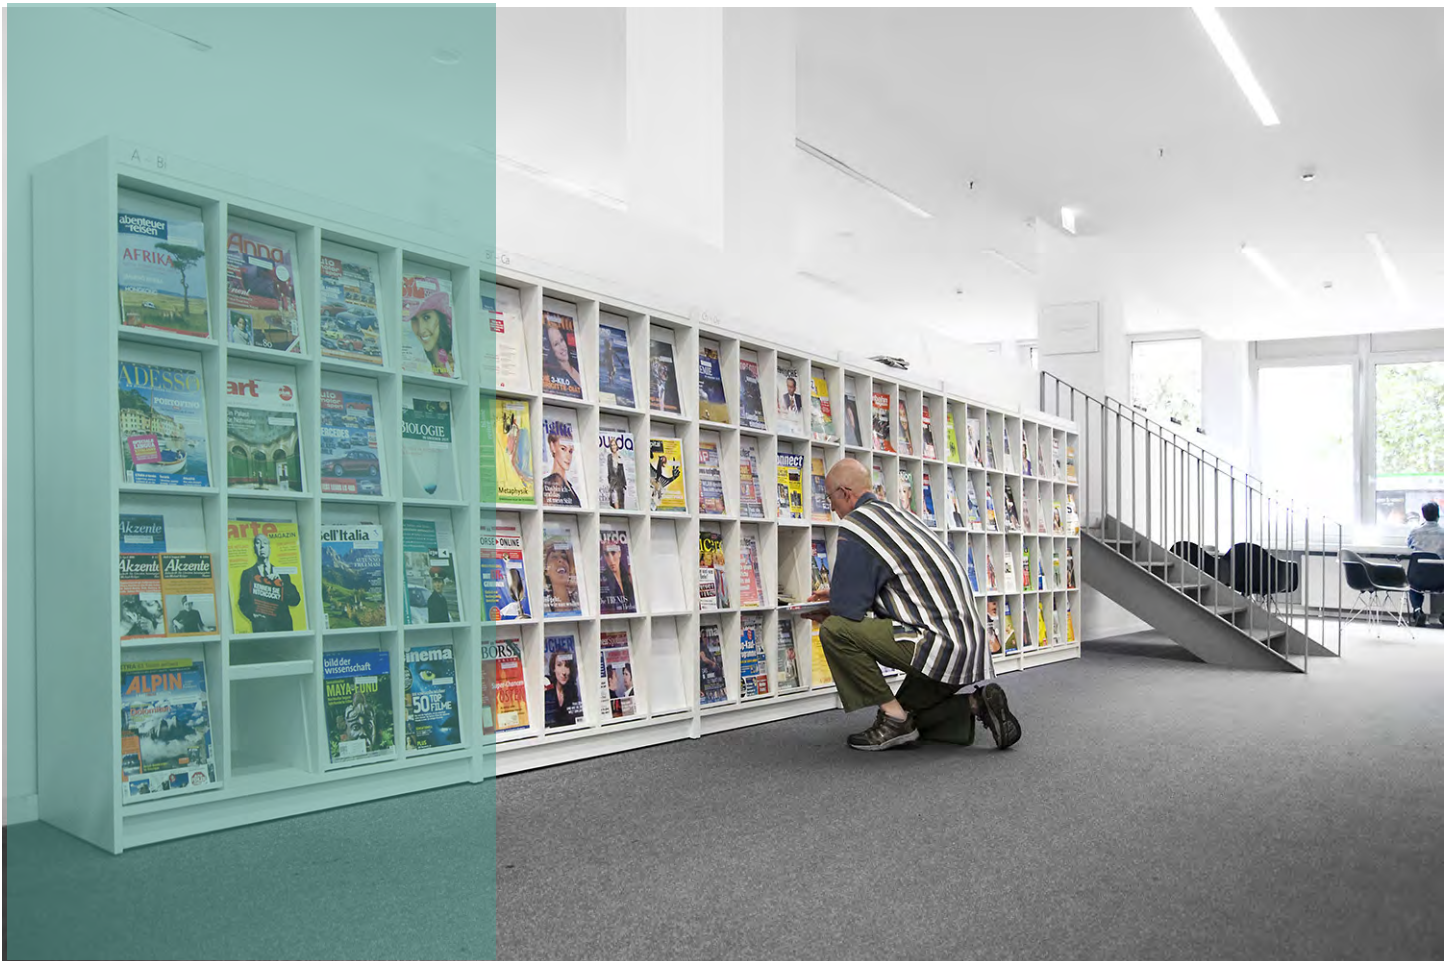

UNIFACH

MAGAZINE DISPLAY

WWW.BCILIBRARIES.COM

UNIFACH MAGAZINE DISPLAY

WWW.BCILIBRARIES.COM

Standard Flap Cabinet UNIFACH SN

Presentation and magazine cabinet, single-side use, but can be installed back to back for double face use. It incorporates extendable front flap for presentation of the most current magazine, with a light and dust protected shelf behind for storing previous issues.

SN 36
18 shelves
H 2200 mm (86.6")

SN 44
16 shelves
H 1524 mm (60")

W 1091 mm (40.1")
D 430 mm (16.9")

SN 45
20 shelves
H 1860 mm (73.2")

Front flaps with foil cover, ready for insertion of lettering index-tags (see picture).
With inscription as upper cabinet finish, consisting of a removable, transparent plastic profile H 50 mm (2"), anti-reflex, including exchangeable white lettering strip .
Wooden body, veneered/plastic coated ■ ■ ■
Inner shelf size: W 249 mm (9.8"), D 384 mm (15.1"), stacking height 270 mm (10.6")
H 1524 mm (60") with cover board as seen from above.