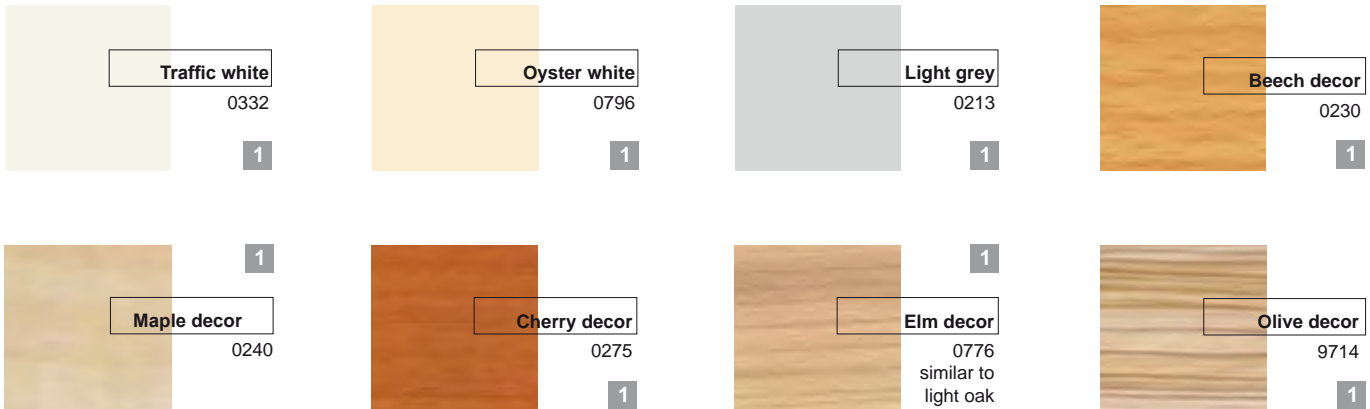

SN 36
18 shelves
H 2200 mm (86.6")

SN 44
16 shelves
H 1524 mm (60")

W 1091 mm (40.1")
D 430 mm (16.9")

SN 45
20 shelves
H 1860 mm (73.2")

Front flaps with foil cover, ready for insertion of lettering index-tags (see picture).
With inscription as upper cabinet finish, consisting of a removable, transparent plastic profile H 50 mm (2"), anti-reflex, including exchangeable white lettering strip .
Wooden body, veneered/plastic coated ■ ■ ■
Inner shelf size: W 249 mm (9.8"), D 384 mm (15.1"), stacking height 270 mm (10.6")
H 1524 mm (60") with cover board as seen from above.

Surfaces

from solid wood veneer and plastic

Wooden surfaces are either directly plastic-coated or covered with an HPL laminated plastic, depending on their application. Differences in colour underline the characteristics of solid wood surfaces and cannot be avoided. Solid wood changes its colours under the influence of light. Table and work surfaces with solid wood veneer have only limited abrasion resistance. We recommend our highly resistant plastic decors for these types of surfaces. We use environmental-friendly lacquers for our solid wood surfaces.