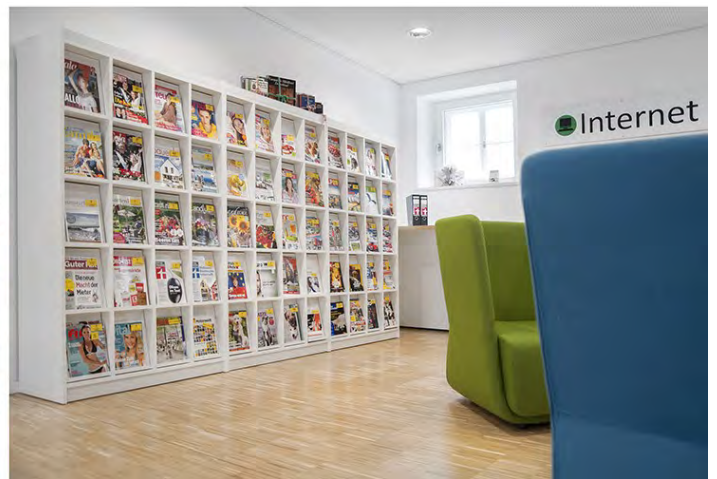

UNIFACH MAGAZINE DISPLAY

WWW.BCILIBRARIES.COM

INSTALLATIONS