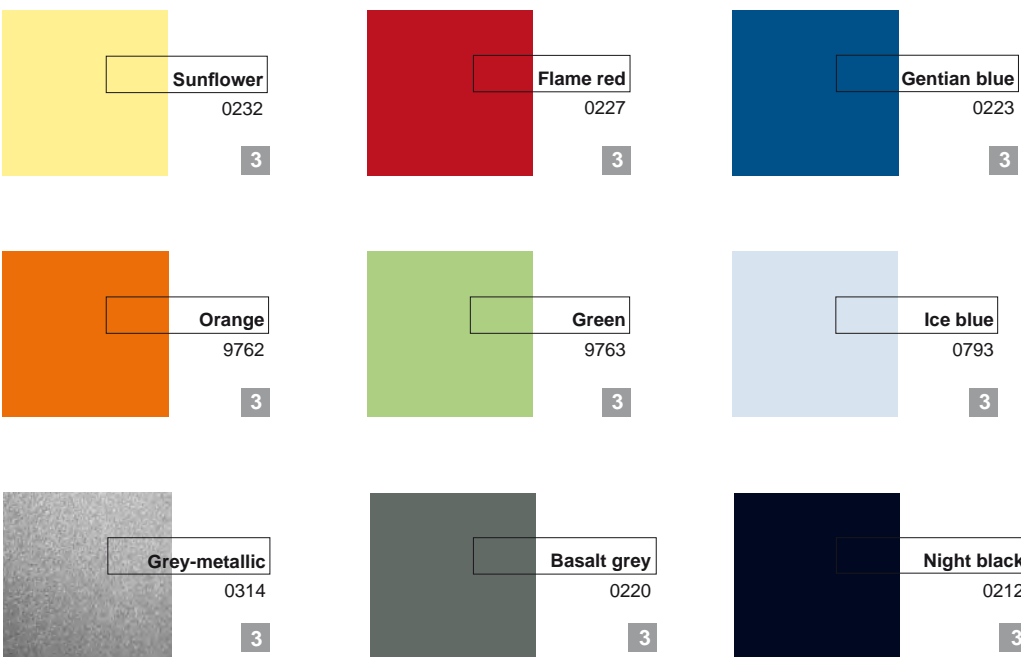

SN 36
18 shelves
H 2200 mm (86.6")

SN 44
16 shelves
H 1524 mm (60")

W 1091 mm (40.1")
D 430 mm (16.9")

SN 45
20 shelves
H 1860 mm (73.2")

Front flaps with foil cover, ready for insertion of lettering index-tags (see picture).
With inscription as upper cabinet finish, consisting of a removable, transparent plastic profile H 50 mm (2"), anti-reflex, including exchangeable white lettering strip .
Wooden body, veneered/plastic coated ■ ■ ■
Inner shelf size: W 249 mm (9.8"), D 384 mm (15.1"), stacking height 270 mm (10.6")
H 1524 mm (60") with cover board as seen from above.

Surfaces

from solid wood veneer and plastic

Wooden surfaces are either directly plastic-coated or covered with an HPL laminated plastic, depending on their application. Differences in colour underline the characteristics of solid wood surfaces and cannot be avoided. Solid wood changes its colours under the influence of light. Table and work surfaces with solid wood veneer have only limited abrasion resistance. We recommend our highly resistant plastic decors for these types of surfaces. We use environmental-friendly lacquers for our solid wood surfaces.