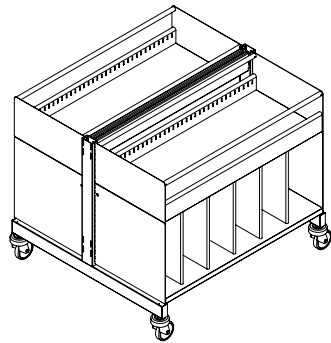

Glostrup Public Library
Steel browsers

60/30 STEEL BROWSERS

DOUBLE-SIDED STEEL BROWSERS WITH CASTORS

1 bay

Height: 79.5 cm (including castors)

Width: 90 cm

Depth: 85.2 cm

2 bays

Height: 79.5 cm (including castors)

Width: 180 cm

Depth: 85.2 cm

3 bays

Height: 79.5 cm (including castors)

Width: 270 cm

Depth: 85.2 cm

Steel browser with castors - double-sided

Incl. 4 dividers per bay

No. of bays	Width cm	Item no.
1	90	B30205001
2	180	B30205002
3	270	B30205003