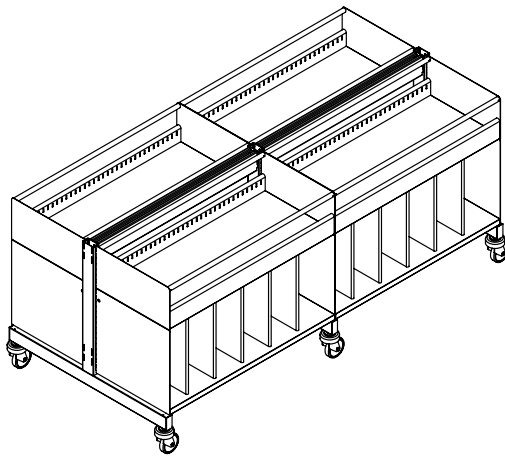

Glostrup Public Library
Steel browsers

60/30 STEEL BROWSERS

DOUBLE-SIDED STEEL BROWSERS WITH CASTORS

1 bay

Height: 79.5 cm (including castors)

Width: 90 cm

Depth: 85.2 cm

2 bays

Height: 79.5 cm (including castors)

Width: 180 cm

Depth: 85.2 cm

3 bays

Height: 79.5 cm (including castors)

Width: 270 cm

Depth: 85.2 cm

Steel browser with castors - double-sided

Incl. 4 dividers per bay

No. of bays	Width cm	Item no.
1	90	B30205001
2	180	B30205002
3	270	B30205003