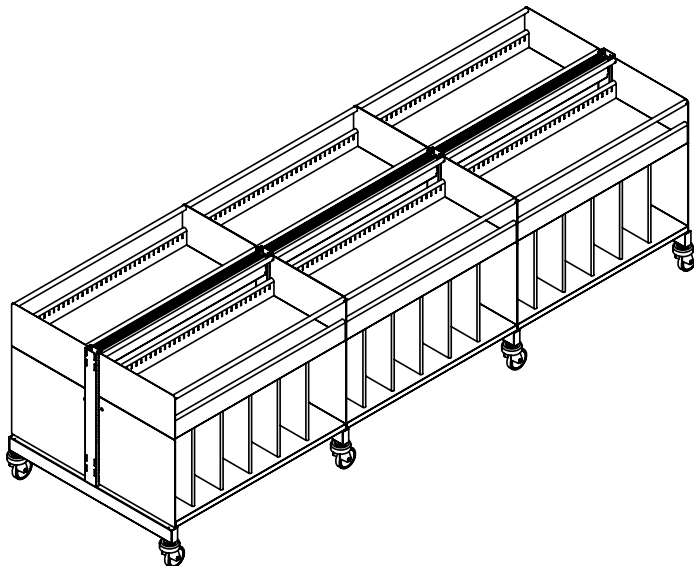

Glostrup Public Library
Steel browsers

60/30 STEEL BROWSERS

DOUBLE-SIDED STEEL BROWSERS WITH CASTORS

1 bay

Height: 79.5 cm (including castors)

Width: 90 cm

Depth: 85.2 cm

2 bays

Height: 79.5 cm (including castors)

Width: 180 cm

Depth: 85.2 cm

3 bays

Height: 79.5 cm (including castors)

Width: 270 cm

Depth: 85.2 cm

Steel browser with castors - double-sided

Incl. 4 dividers per bay

No. of bays	Width cm	Item no.
1	90	B30205001
2	180	B30205002
3	270	B30205003