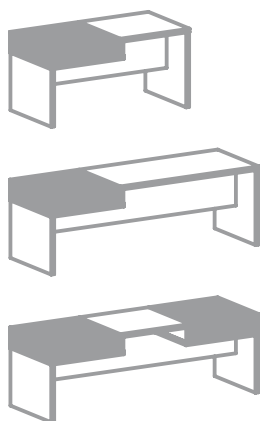

READING BENCH WITH TRAY

WWW.BCILIBRARIES.COM

READING BENCH WITH TRAY

WWW.BCILIBRARIES.COM

Versatile Lounge pieces are an important part of your collaborative lounge space. These benches make a perfect place to park yourself and your gear.

Reading Bench with Tray

Straight design in different models.

For short-time research while sitting or for sample-reading.

Body from veneered wood/plastic coated ■■■■

with seat padding, fabric black.

H 450 mm, D 450 mm (17.7", 17.7")

Single bench short, W 900 mm (35.4")

Order-No. B 5675 101 XX

Single bench long, W 1350 mm (53.2")

Order-No. B 5675 201 XX (see pic.)

Double bench, W 1350 mm (53.2")

Order-No. B 5675 202 XX

Surfaces

from solid wood veneer and plastic