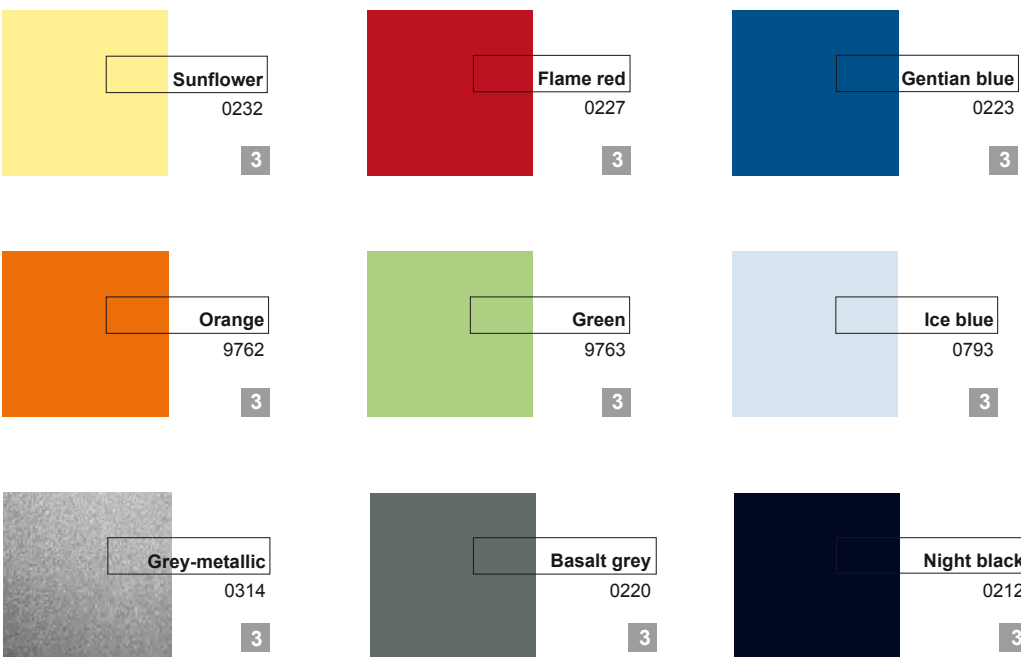

Single bench short, W 900 mm (35.4")

Order-No. B 5675 101 XX

Single bench long, W 1350 mm (53.2")

Order-No. B 5675 201 XX (see pic.)

Double bench, W 1350 mm (53.2")

Order-No. B 5675 202 XX

Surfaces

from solid wood veneer and plastic

Wooden surfaces are either directly plastic-coated or covered with an HPL laminated plastic, depending on their application. Differences in colour underline the characteristics of solid wood surfaces and cannot be avoided. Solid wood changes its colours under the influence of light. Table and work surfaces with solid wood veneer have only limited abrasion resistance. We recommend our highly resistant plastic decors for these types of surfaces. We use environmental-friendly lacquers for our solid wood surfaces.