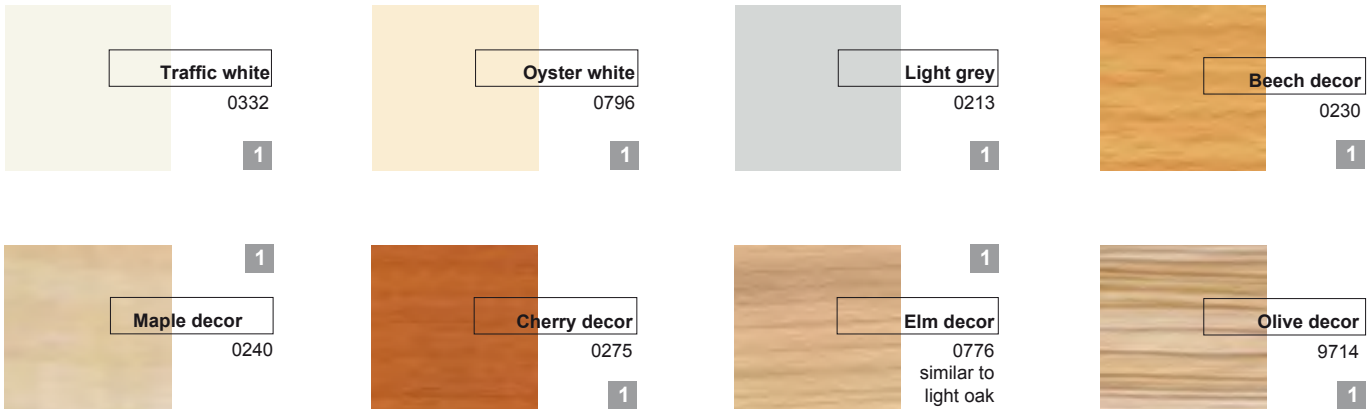

Single bench short, W 900 mm (35.4")

Order-No. B 5675 101 XX

Single bench long, W 1350 mm (53.2")

Order-No. B 5675 201 XX (see pic.)

Double bench, W 1350 mm (53.2")

Order-No. B 5675 202 XX

Surfaces

from solid wood veneer and plastic

Wooden surfaces are either directly plastic-coated or covered with an HPL laminated plastic, depending on their application. Differences in colour underline the characteristics of solid wood surfaces and cannot be avoided. Solid wood changes its colours under the influence of light. Table and work surfaces with solid wood veneer have only limited abrasion resistance. We recommend our highly resistant plastic decors for these types of surfaces. We use environmental-friendly lacquers for our solid wood surfaces.