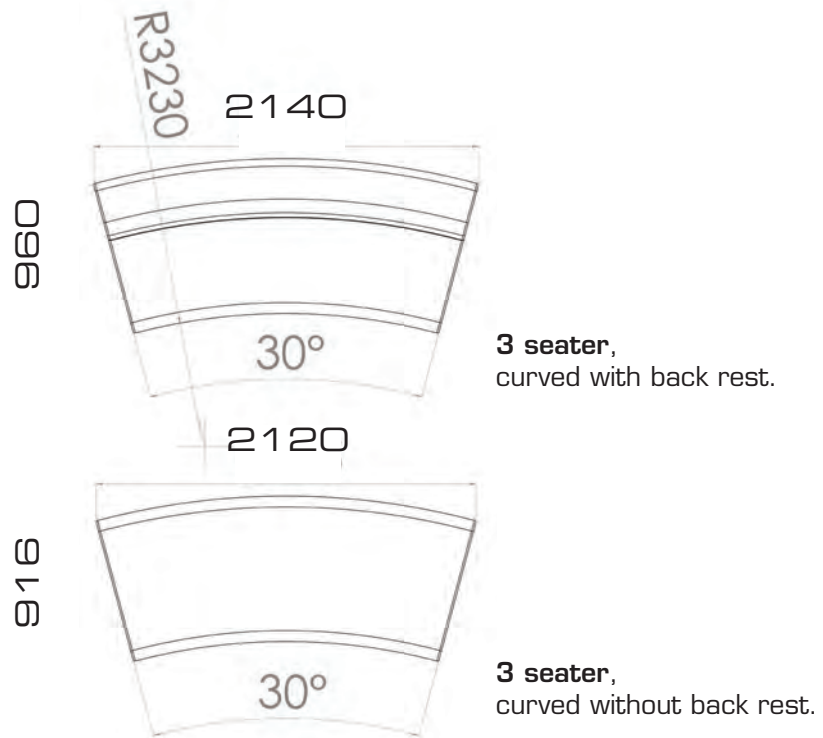

Dimensions: With Backrest

- 1 seat w / back W: 74 cm (29.1") H: 75 cm (29.5") D: 85 cm (33.4") SH: 43 cm (16.9")
- 2 seats w / back W: 144 cm (56.7")
- 3 seats w / back W: 214 cm (84.2")
- 3 seats w / back curved W: 214 cm (84.2")

Dimensions: Without Backrest

- 1 seat wo/ back B: 74 cm (29.1")D: 81 cm SH: 46 cm (18.1")
- 2 seats wo/ back B: 144 cm (56.7")
- 3 seats wo/ back B: 214 cm (84.2")
- 3 seats curved B: 212 cm (83.5")

Info:

17 kg per seat including back rest.
Shipped assembled 1 unit per carton.

Measurements:

With back rest: H 75, D 85, seat height 43 cm. Without back rest: D 81, seat height 43 cm.

UP

UP sofa modules

1 seater
with back rest.

2 seater
with back rest.

3 seater
with back rest.

1 seater
without back rest

2 seater
without back rest

3 seater
without back rest

UP

UP - Selected Fabrics

Note: there are dozens of available fabrics, but these are popular selections