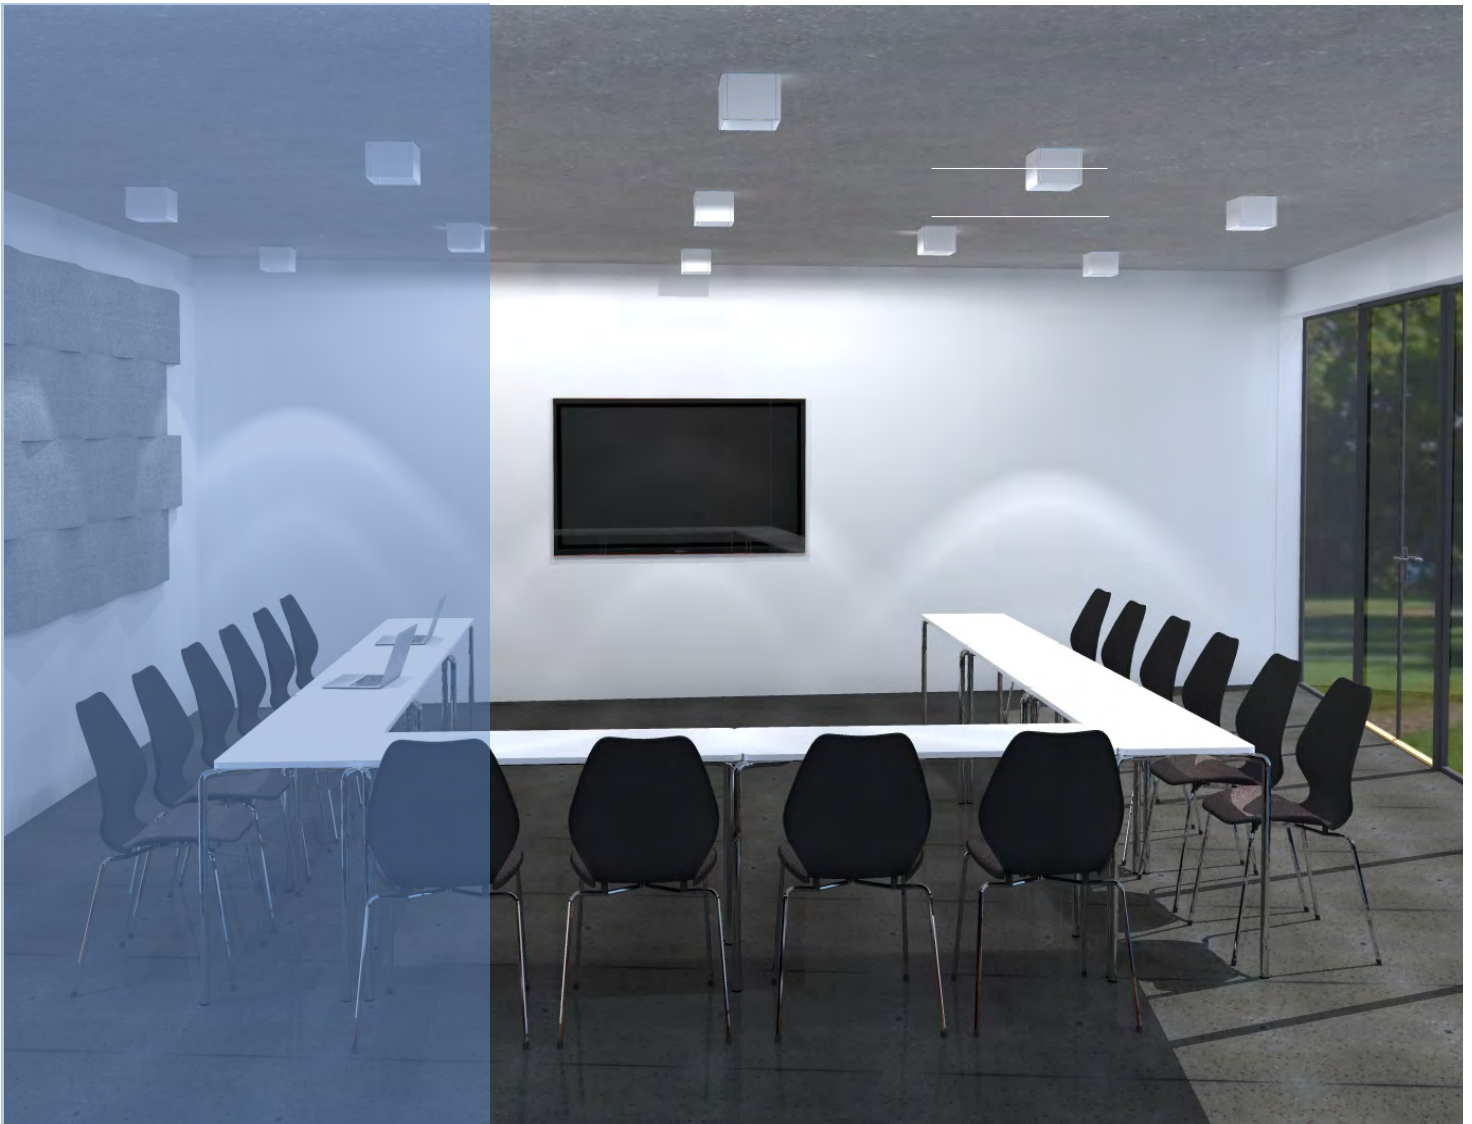

# City plastic

Design: Øivind Iversen & Øivind Iversen

**FORA FORM**

wherever people meet.

City Chair is a renowned Norwegian design classic. The chair was designed in the 50's, inspired by a curvaceous beautiful woman. Good design and exceptional seating experience has made the chair a bestseller. Today's City chair is available in a wide variety of designs, veneer, plastic, with seat cushion, and with Cover. This design classic can be used in the auditorium, dining- living- and meeting-rooms.