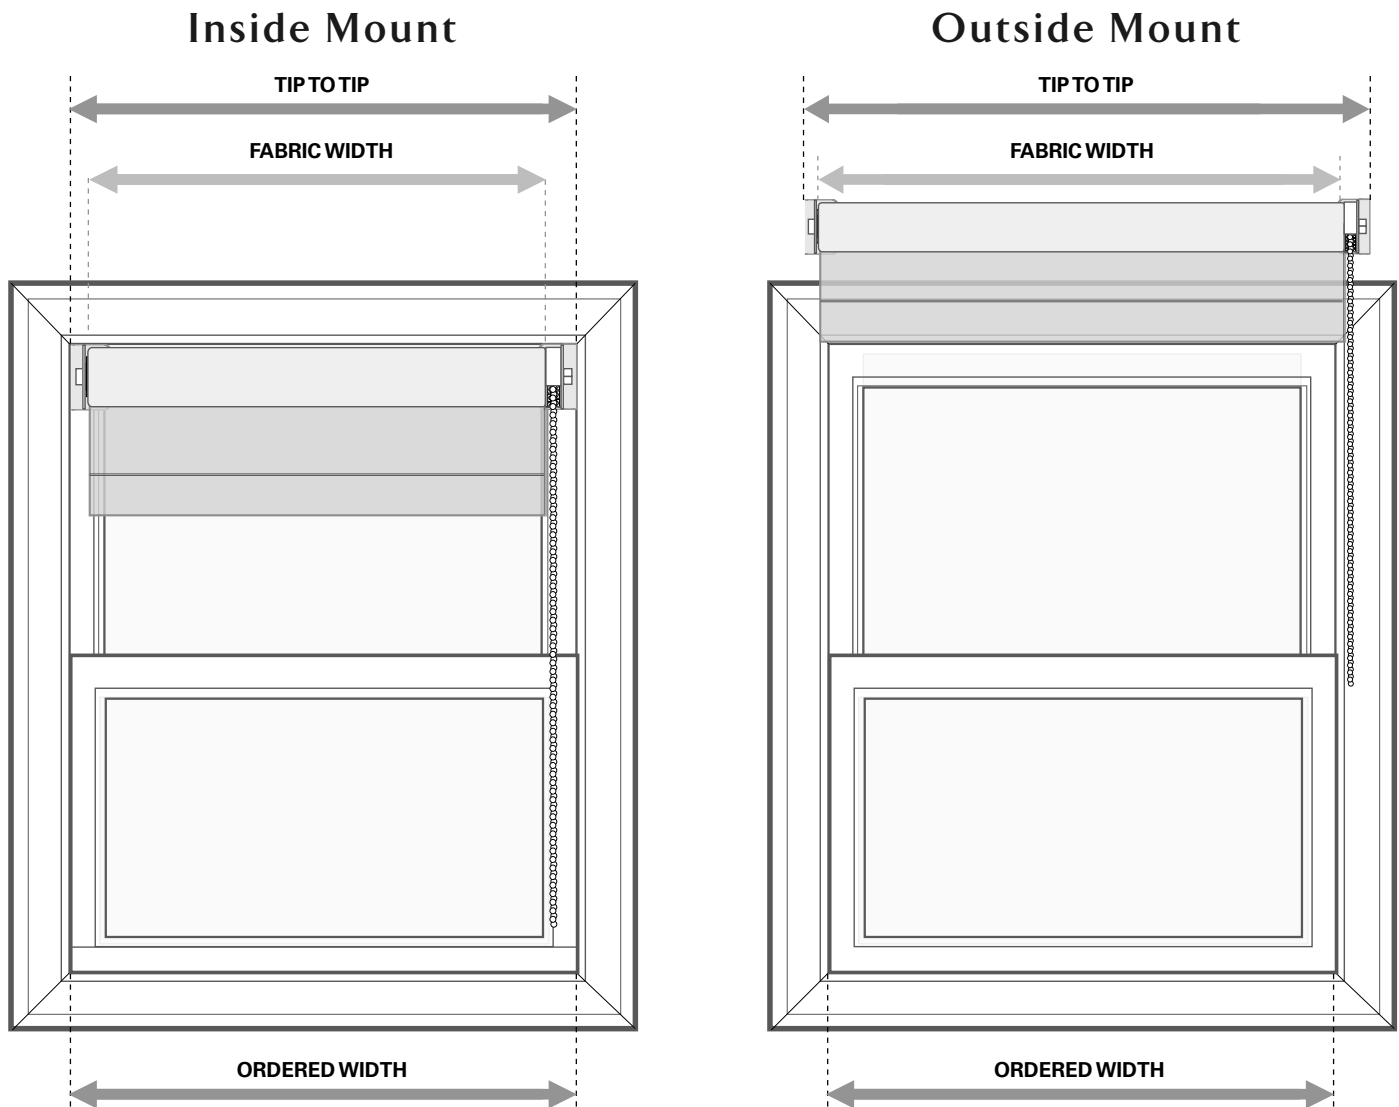

GRABER SIMPLE SELECTIONS

Roller/Solar Measurement Guide

Tip:

When ordering Graber Simple Selections roller/solar shades, your **Ordered Width** is the inside width of your window. It doesn't matter if you are ordering inside or outside mount. We will take the appropriate measures for your blind to fit inside or outside the window correctly. If you desire more overlap on outside mounted blinds, please add 1" (2.5 cm) to 2" (5.1 cm) to your inside window width measurement (ordered width). This will give you a ½" (1.6 cm) to 1" (2.5 cm) fabric overlap on each side of your window.