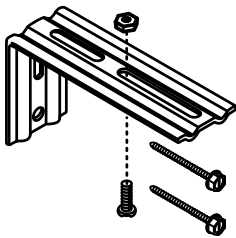

Shade Options – No Charge

- Bay and Corner Windows
- Cord Length (must specify different length)
- Cord Location
- Projection Brackets 3¼" (8.3 cm) and 4" (10.2 cm)
 - 3¼" (8.3 cm) projection brackets add up to 2½" (5.4 cm) extension from wall
 - 4" (10.2 cm) projection brackets add up to 2⅞" (7.4 cm) extension from wall

Projection Brackets

- **No charge**
- Available with Continuous-loop Lift and Motorized Lift with Cassette on outside mounts
- Two sizes: 3¼" (8.3 cm) and 4" (10.2 cm)
- 3¼" (8.3 cm) projection brackets add up to 2½" (5.4 cm) extension from wall
- 4" (10.2 cm) projection brackets add up to 2⅞" (7.4 cm) extension from wall