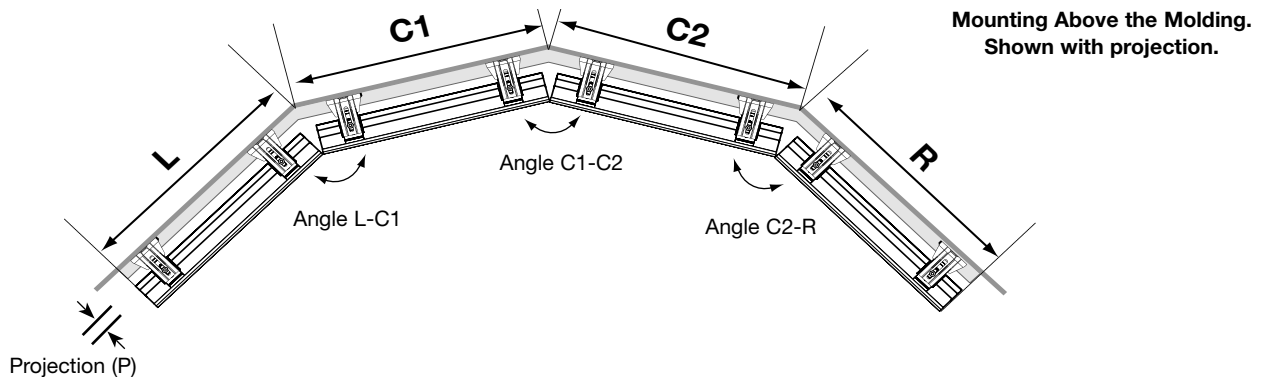

Measuring Information: Four-sided Bay Window

1. **L and R:** Width of each side window from the corners on the mounting surface to the point you would like to cover.
2. **C1, C2:** Width of each center window on the mounting surface from corner to corner.

1. **Angle L-C1:** Angle between the (L) and (C1) windows.
2. **Angle C1-C2:** Angle between the (C1) and (C2) windows.
3. **Angle C2-R:** Angle between the (C2) and (R) windows.
4. **Projection:** If needed: The depth of the trim or molding the shade will be mounted above.

NOTE: The Projection (P) distance is needed to correctly calculate deductions for installations where the shades will use shims or projection brackets to clear trim or molding. All projection distances must match for correct deductions to be calculated.

For additional windows on bays with up to five sides, continue with number progression for center shade sizes (C1, C2, C3, ...) and angles (Angle C1-C2, Angle C2-C3, ...) as needed.

Measure each bay angle using a protractor or angle finder or use two business cards in each bay corner as illustrated above and fax to customer service.

The angle to use between adjacent center bay windows along a straight section of wall is 180 degrees.