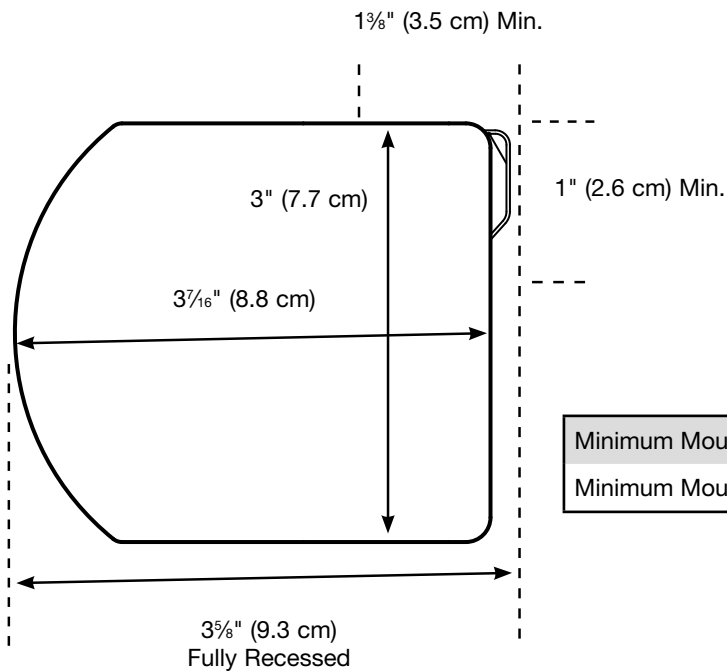

Minimum Mounting Depth	$1\frac{3}{8}"$ (3.5 cm)
Minimum Mounting Depth, Flush Mount	$3\frac{5}{8}"$ (9.3 cm)

Fabric-Wrapped Cassette

Size Considerations

Continuous-Loop Lift and Motorized Lift

Style Name	Color Name	Maximum Width* inches (cm)	Maximum Height* inches (cm)
Aravalli	Bronze	96 (243.9)	52 (132.1)
	Crystal		
	Sand		
Bernina	Birch Bark	96 (243.9)	110 (279.4)
	Mussel Shell		
	Shale Tuxedo		
Cordillera	Acorn	85 (215.9)	75 (190.5)
	Coffee Bean		
	Flax		
	Lily White		
	Rushes Sand Dune		
Crestones	Buff	97 (246.4)	84 (213.4)
	Copper		
	Essential White		
	Lace		
	Midnight Silversmith		
Culebra	Lotus	95 (241.3)	110 (279.4)
	Obsidian		
	Proclamation		
	Wren		
Glorieta	Burnished Caramel	98 (249)	110 (279.4)
	Chocolate		
	Cityscape		
	Icicle		
	Ivory		
	Noir		