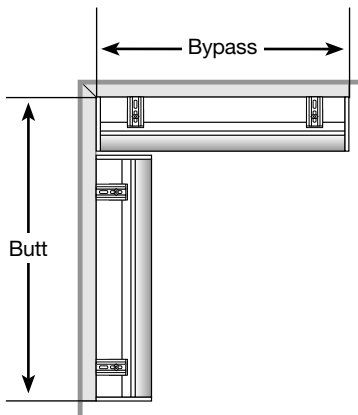

NOTE: Motorization components and accessories have a five-year limited warranty, excluding batteries.

Options

Corner Windows

Shades on Corner Windows

- **No charge**
- Made as individual shades
- Each shade will have its own control; we recommend opposite corners
- Indicate for each shade whether butt or bypass
- Bypass shade is mounted into the corner; butt shade is butted to the other shade
- Manufacturer will take appropriate deductions for proper fit; **DO NOT** order as a corner shade if you do not want manufacturer to take deductions