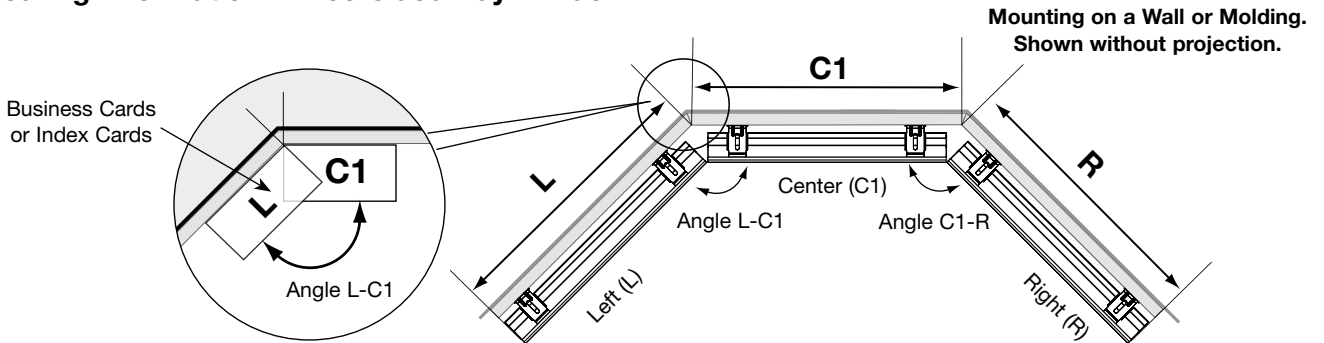

Side-by-Side Alignment

Stripe alignment to within 1/4" (.7 cm) is available upon request only for shades ordered at the same time with the same fabric style and height. Add note in Special Instructions.

Options

Bay Windows

Shades on Bay Windows

- **No charge**
- Made as individual shades
- Each section will have its own control
- Manufacturer will take appropriate deductions for proper fit; DO NOT order as a bay window shade if you do not want manufacturer to take deductions

Measuring Information: Three-sided Bay Window

Measure:

- L and R:** Width of each side window from the corners on the mounting surface to the point you would like to cover.
- C1:** Width of the center window on the mounting surface from corner to corner.