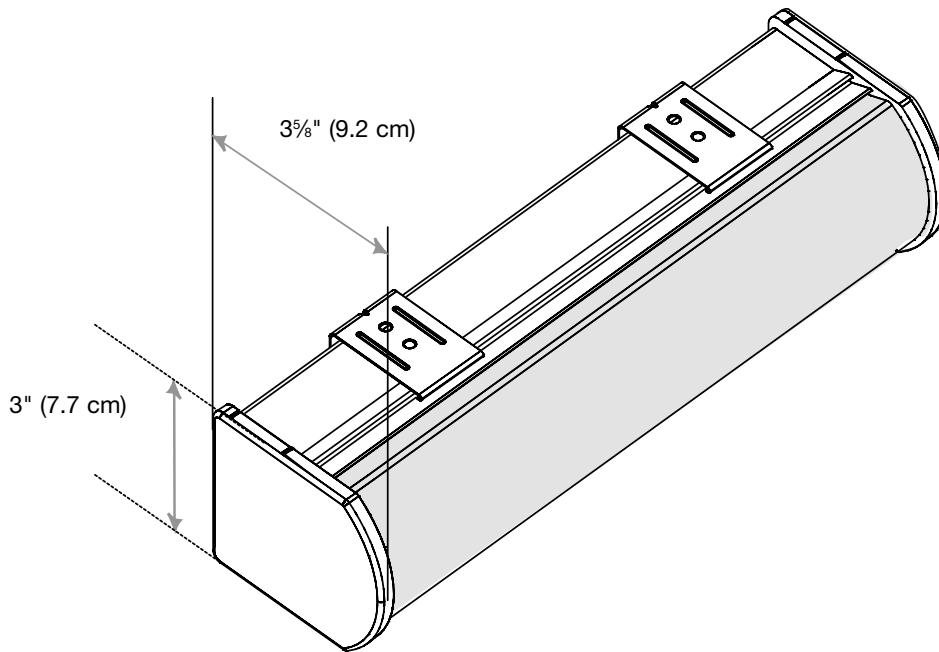

Minimum Mounting Depth	$1\frac{3}{8}"$ (3.5 cm)
Minimum Mounting Depth, Flush Mount	$3\frac{5}{8}"$ (9.3 cm)

Fabric-Wrapped Cassette

Size Considerations

Continuous-Loop Lift and Motorized Lift

Style Name	Color Name	Maximum Width* inches (cm)	Maximum Height* inches (cm)
Aravalli	Bronze	96 (243.9)	52 (132.1)
	Crystal		
	Sand		
Bernina	Birch Bark	96 (243.9)	110 (279.4)
	Mussel Shell		
	Shale Tuxedo		
Cordillera	Acorn	85 (215.9)	75 (190.5)
	Coffee Bean		
	Flax		
	Lily White		
	Rushes Sand Dune		
Crestones	Buff	97 (246.4)	84 (213.4)
	Copper		
	Essential White		
	Lace		
	Midnight Silversmith		
Culebra	Lotus	95 (241.3)	110 (279.4)
	Obsidian		
	Proclamation		
	Wren		
Glorieta	Burnished Caramel	98 (249)	110 (279.4)
	Chocolate		
	Cityscape		
	Icicle		
	Ivory		
	Noir		