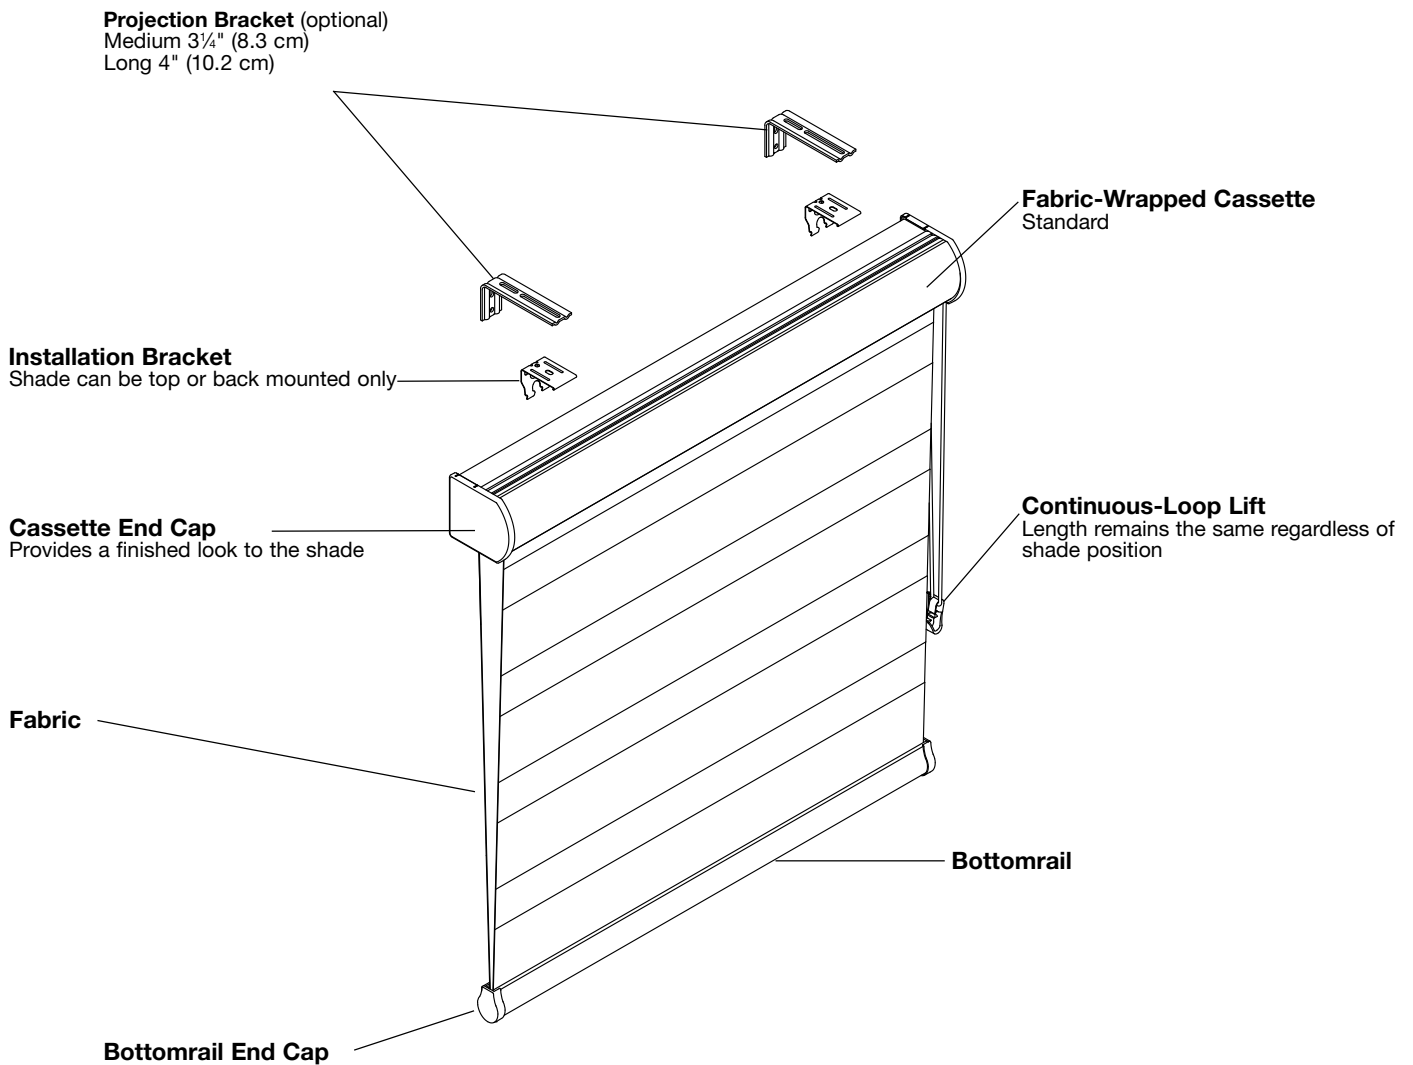

The angle to use between adjacent center bay windows along a straight section of wall is 180 degrees.

General Information

Continuous-Loop Lift and Motorized Lift

Shade Operation

Light is controlled with the layers of fabric alternating between sheer and semi-opaque or opaque horizontal fabric stripes.

Open View

Align the opaque stripes to filter light and provide a view to the outside.

Continuous-Loop Lift Product Detail

General Information

Color Coordination Charts

Color coordination is shown for informational purposes only.