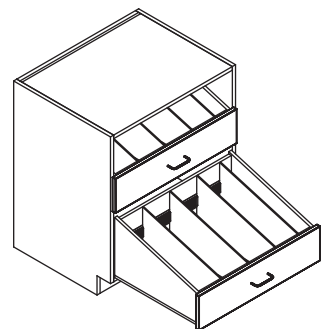

Model Number B1021

FULL EXTENSION DRAWERS
WITH ADJUSTABLE DIVIDERS
24" & 27" - 2 DIVIDERS PER DRAWER
30" & 33" - 3 DIVIDERS PER DRAWER
36" - 4 DIVIDERS PER DRAWER