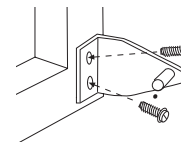

Specifications and Deductions

Width		Height		Tolerances	
Minimum	Maximum	Minimum	Maximum	Width	Height
6"	144"	12"	120"	1/16"	1/2"

Fabric Width Reduction	Cordloop	Universal Brackets	Extension Brackets
Up to 1 1/8"	Left or Right	Yes	1 1/8"

Mounting Depths and Deductions

	No Valance	Standard Valance	Cassette Valance
Minimum Installation Depth	3"	3"	3"
Flush Mount Installation Depth	3 1/2"	3 1/2"	3 3/4"
Maximum Fabric Width Deduction	1 1/8"	1 1/8"	1 1/2"
Width Tolerance	1/16"	1/16"	1/16"
Height Tolerance	1/2"	1/2"	1/2"
Valance Height	N/A	3 1/2"	Sm - 2 1/2" Lg - 4 1/16"
Extension Bracket Projection	1 1/8"	1 1/8"	N/A

Standard Factory Deductions from Ordered Width		
	Cordless	Corded
Inside Mount	Up to 1 1/8"	Up to 1 1/2"
Outside Mount - Tip to Tip	Up to 3/4"	Up to 1"

Special Brackets (must be requested at time of ordering)

Hold-down Brackets

Hold-down brackets are available for securing the bottomrail in position. These brackets can stop a shade from bouncing and loosely swinging if the shade is hung on a door. Available only on outside mount.

Extension Brackets

Extension brackets are available for outside mount shades. When the shade must operate around an obstruction, these brackets project the shade away from the wall, allowing easy operation. Not available with hold-down brackets. Available only on shades smaller than 60"W x 70"H.