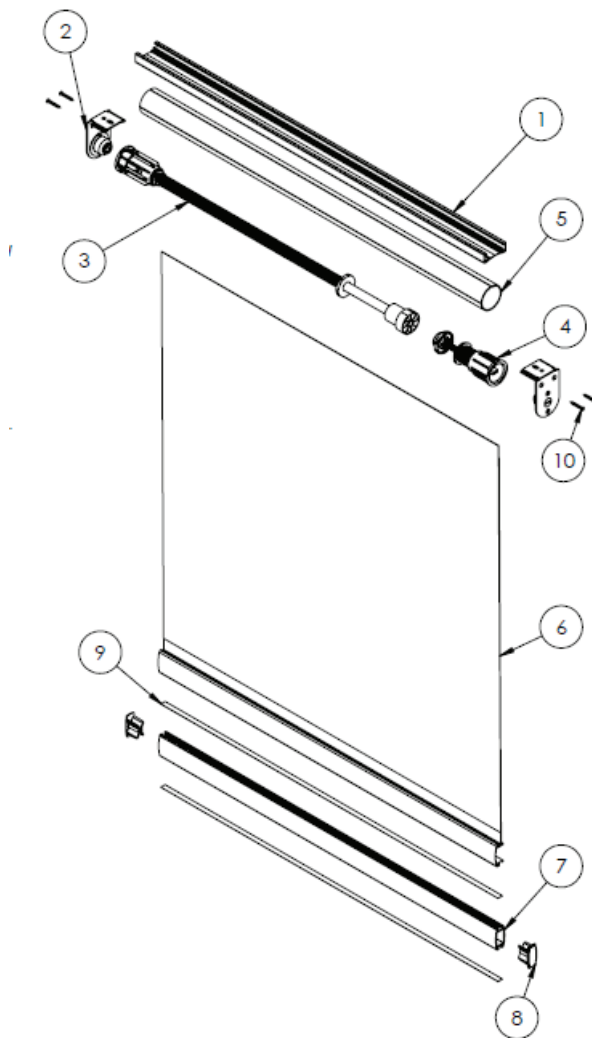

Roller Shade

Exploded View - Cordless Control

	MSRP Part Description	SAP Description
1	Headrail (Standard or No Valance Options)	1898876 or 1898877
2	Bracket for Headrail	1899207, 1899208, 1899209, 1899210, 1901165, or 1901166
2a (not shown)	Bracket for Cassette Valance	1899211, 1899212, 1899213, 1899214, 1901163, or 1901164
3	Spring	1898880, 1899201, 1899202, 1899204, 1899217, 1899218, or 1899219
4	Localizer	1899205 or 1899206
5	Tube	RTUB0005 or RTUB0006
6	Fabric	Various
7	Bottomrail	RABR0034
8	Endcap	R81700CL HGEC0112* or HGEC0113*
9	Locking Tape	Z82200LC or Z82220LC
10	Screw	1901168
N/A	Optional Tassel	*Tassel*
N/A	Cord for Optional Tassel	*Cord*
N/A	Optional Handle	1858599