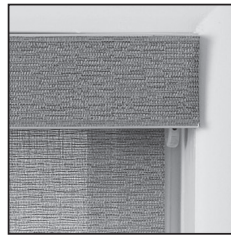

Roller Shade

Options & Upgrades

VALANCE OPTION

Standard Valance

The Standard Valance is a 3 1/2" wide grooved channel that contains the same fabric as the shade.

NOTE: For patterns where there are vertical lines, these lines will run horizontally in the valance.

Cassette Valance

A cassette is an enclosed valance with a curved front panel, with a matching strip of material/fabric inserted across the face of the cassette. The cassette comes in two sizes, determined by the size of the shade and the thickness of the fabric.

NOTE: The Cassette Valance is preselected for each fabric. It is available in four colors: white, black, brown and brushed aluminum.

STANDARD VALANCE