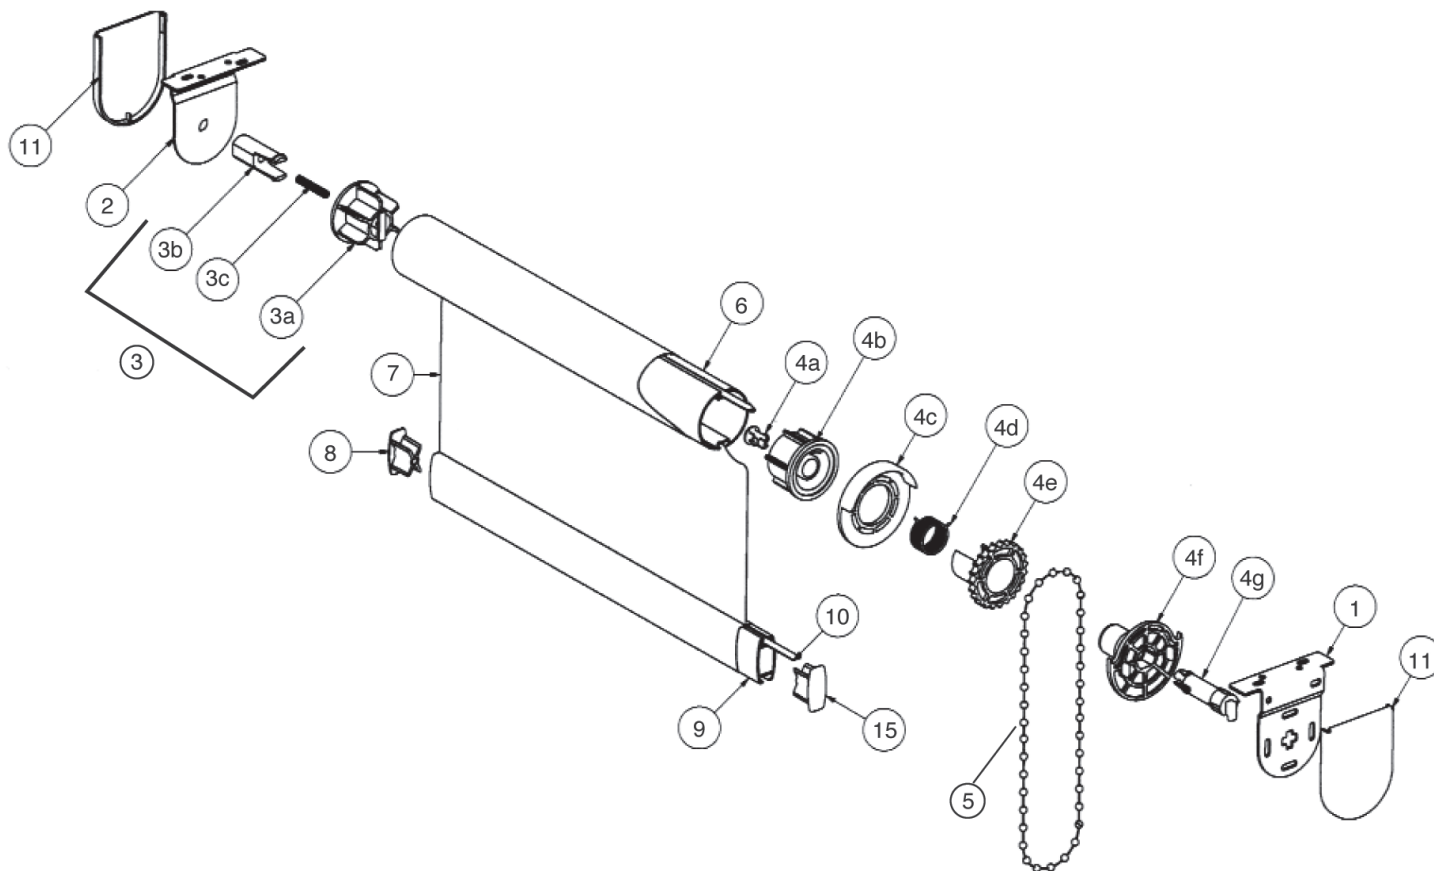

Roller Shade

Exploded View—Standard Clutch Control

MSRP Part Description	SAP Description
1, 2 1 1/2" Universal Bracket	HBCK0118
3 Pin End	HFPN0014*, HFPN0015*, or RCEP0002*
4 Clutch Assembly	HGEC0050*, HGEC0051*, HGEC0053*, or HGEC0055*
5 Bead Chain	CHAN0002
5b Bead Chain Connector	HFLN0005
5c Stop Ball	HGSB0002
5d Tension Device	HGTS001900110
6 Tube	RTUB0005, RTUB0006, RTUB0007, or RTUB0008
7 Fabric	Various
8, 15 Bottomrail End Cap	ENDCAP SUBASSY LEVOLOR
9 Bottomrail	RABR0034
10 Locking Tape	Z82200LC OR Z82220LC
11 Outside Mount Bracket Cover	HGEC0052*