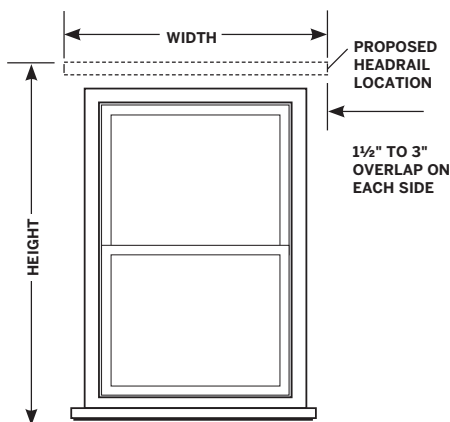

STEP 1 Choose your Shade Style

STEP 2 Choose your Fabric & Light Control

STEP 3 Choose your Options & Upgrades

How to Measure

INSIDE MOUNT (IM) INSTALLATION

TO FIND WIDTH

Measure exact distance between inside surfaces of window frame at the top, middle, and bottom, and use the narrowest width. **DO NOT MAKE ANY WIDTH DEDUCTIONS.**

TO FIND HEIGHT

Measure exact distance from inside surface at top of window to sill. If there is no sill, measure height to point where shade is to reach.

OUTSIDE MOUNT (OM) INSTALLATION

TO FIND WIDTH

Measure exact distance between the outermost points where the shade is to be placed. This measurement should overlap each side of window frame by at least 1 1/2". Factory makes no deduction from your shade width dimensions.

TO FIND HEIGHT

Measure exact distance from where top of shade will be located to top of sill. If there is no sill or if shade is to overlap window frame, measure to point shade is to reach.

1 1/2" TO 3" OVERLAP ON TOP & BOTTOM

Cloth-to-Cloth:

Cloth Measure is uncommon and should only be used for Outside Frame applications. The headrail is wider than the cloth of the shade which causes the "pegs" to extend beyond the width of the shade material. This total distance is 1 3/8" wide, or a gap of 1 1/16" on each side of the shade material.