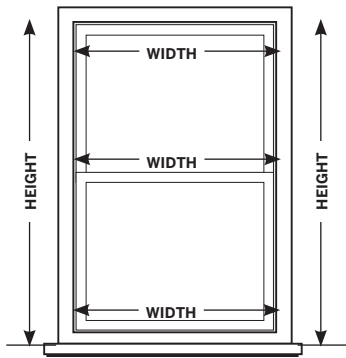

STEP 1 Choose your Shade Style

STEP 2 Choose your Fabric & Light Control

STEP 3 Choose your Options & Upgrades

How to Measure

INSIDE MOUNT (IM) INSTALLATION

TO FIND WIDTH

Measure exact distance between inside surfaces of window frame at the top, middle, and bottom, and use the narrowest width. **DO NOT MAKE ANY WIDTH DEDUCTIONS.**

TO FIND HEIGHT

Measure exact distance from inside surface at top of window to sill. If there is no sill, measure height to point where shade is to reach.

OUTSIDE MOUNT (OM) INSTALLATION

TO FIND WIDTH

Measure exact distance between the outermost points where the shade is to be placed. This measurement should overlap each side of window frame by at least 1 1/2". Factory makes no deduction from your shade width dimensions.

TO FIND HEIGHT

Measure exact distance from where top of shade will be located to top of sill. If there is no sill or if shade is to overlap window frame, measure to point shade is to reach.

1 1/2" TO 3" OVERLAP ON TOP & BOTTOM

Cloth-to-Cloth:

Cloth Measure is uncommon and should only be used for Outside Frame applications. The headrail is wider than the cloth of the shade which causes the "pegs" to extend beyond the width of the shade material. This total distance is 1 3/8" wide, or a gap of 1 1/16" on each side of the shade material.