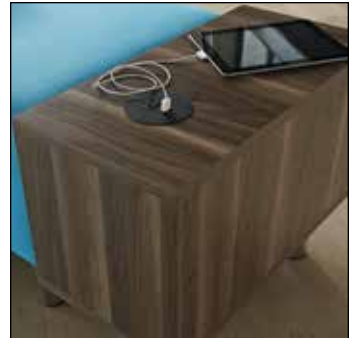

FLEXSTEEL®
CONTRACT

To see our full line, visit:

www.flexsteel.com

T 888.372.1927