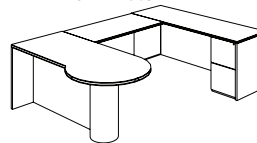

RIGHT PENINSULA U DESK
7140/7141-647 (R)
W72 D104 H29.5

ALSO AVAILABLE:
LEFT PENINSULA U DESK
7140/7141-648 (L)
W72 D104 H29.5

Consists of:
-624 L Peninsula Desk Shell, W72 x D48
-630 Peninsula Top Round Base
-823 Bridge, W48 x D24
-825 Credenza Shell, W72 x D20
-833 F/F Pedestal, W15.25 x D18.25

- File/file pedestal
- Locking pedestal