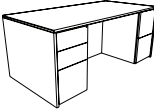

- Box/box/file pedestal
- File/file pedestal
- Locking pedestals

RIGHT / LEFT EXECUTIVE L DESK

7140/7141-4748 (R/L)
W72 D84 H29.5

- Consists of:
- 821 Desk Shell, W72 x D36
 - 831 B/B/F Pedestal, W15.25 x D24.25
 - 824 Return, W48 x D24
 - 833 F/F Pedestal, W15.25 x D18.25

- Box/box/file pedestal
- File/file pedestal
- Locking pedestals

EXECUTIVE DESK

7140/7141-36
W72 D36 H29.5

- Consists of:
- 821 Desk Shell, W72 x D36
 - 831 B/B/F Pedestal, W15.25 x D24.25
 - 832 F/F Pedestal, W15.25 x D24.25