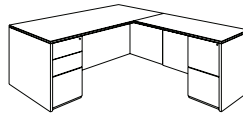

* Items require assembly unless otherwise noted.

SARATOGA

VENEER COLLECTION 7140 / 7141

EXECUTIVE DESK WITH BOW FRONT

7140/7141-37
W72 D39 H29.5

- Consists of:
- 822 Bow Top Desk Shell, W72 x D39
 - 831 B/B/F Pedestal, W15.25 x D24.25
 - 832 F/F Pedestal, W15.25 x D24.25

- Box/box/file pedestal
- File/file pedestal
- Locking pedestals

RIGHT / LEFT EXECUTIVE L DESK

7140/7141-4748 (R/L)
W72 D84 H29.5

- Consists of:
- 821 Desk Shell, W72 x D36
 - 831 B/B/F Pedestal, W15.25 x D24.25
 - 824 Return, W48 x D24
 - 833 F/F Pedestal, W15.25 x D18.25