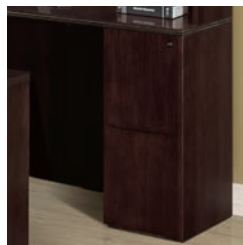

Function - Drawers feature a 4-sided dovetail construction with sealed interiors. File drawers are fully extending with a 150lb. load bearing rating. Box drawers are 3/4 extending with a 75lb. load bearing rating.

All desks, credenzas and file cabinets have adjustable levelers. Cable grommets or other openings are strategically located on specific items to facilitate neat and easy cable management.