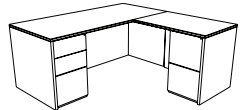

- Box/box/file pedestal
- File/file pedestal
- Locking pedestals

ALSO AVAILABLE:

RIGHT / LEFT JUNIOR EXECUTIVE L DESK

7140/7141-2728 (R/L)
W66 D78 H29.5

- Consists of:
- 921 Desk Shell, W66 x D30
 - 831 B/B/F Pedestal, W15.25 x D24.25
 - 824 Return, W48 x D24
 - 833 F/F Pedestal, W15.25 x D18.25

ALSO AVAILABLE:

EXECUTIVE DESK

7140/7141-30
W66 D30 H29.5

- Consists of:
- 921 Desk Shell, W66 x D30
 - 831 B/B/F Pedestal, W15.25 x D24.25
 - 832 F/F Pedestal, W15.25 x D24.25

RIGHT / LEFT L DESK

7140/7141-1718 (R/L)
W66 D66 H29.5

- Consists of:
- 921 Desk Shell, W66 x D30
 - 831 B/B/F Pedestal, W15.25 x D24.25
 - 324 Return, W36 x D24
 - 833 F/F Pedestal, W15.25 x D18.25

- Box/box/file pedestal
- File/file pedestal
- Locking pedestals