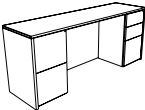

SARATOGA

VENEER COLLECTION 7140 / 7141

EXECUTIVE DESK WITH BOW FRONT

7140/7141-37
W72 D39 H29.5

1. Consists of:
2. -822 Bow Top Desk Shell, W72 x D39
   - -831 B/B/F Pedestal, W15.25 x D24.25
   - -832 F/F Pedestal, W15.25 x D24.25

- Box/box/file pedestal
- File/file pedestal
- Locking pedestals

RIGHT / LEFT EXECUTIVE L DESK

7140/7141-4748 (R/L)
W72 D84 H29.5

1. Consists of:
2. -821 Desk Shell, W72 x D36
   - -831 B/B/F Pedestal, W15.25 x D24.25
   - -824 Return, W48 x D24
   - -833 F/F Pedestal, W15.25 x D18.25

- Box/box/file pedestal
- File/file pedestal
- Locking pedestals

EXECUTIVE DESK

7140/7141-36
W72 D36 H29.5

1. Consists of:
2. -821 Desk Shell, W72 x D36
   - -831 B/B/F Pedestal, W15.25 x D24.25
   - -832 F/F Pedestal, W15.25 x D24.25

- Box/box/file pedestal
- File/file pedestal
- Locking pedestals

ALSO AVAILABLE:

RIGHT / LEFT JUNIOR EXECUTIVE L DESK

7140/7141-2728 (R/L)
W66 D78 H29.5

1. Consists of:
2. -921 Desk Shell, W66 x D30
   - -831 B/B/F Pedestal, W15.25 x D24.25
   - -824 Return, W48 x D24
   - -833 F/F Pedestal, W15.25 x D18.25

ALSO AVAILABLE:

EXECUTIVE DESK

7140/7141-30
W66 D30 H29.5

1. Consists of:
2. -921 Desk Shell, W66 x D30
   - -831 B/B/F Pedestal, W15.25 x D24.25
   - -832 F/F Pedestal, W15.25 x D24.25

RIGHT / LEFT L DESK

7140/7141-1718 (R/L)
W66 D66 H29.5

1. Consists of:
2. -921 Desk Shell, W66 x D30
   - -831 B/B/F Pedestal, W15.25 x D24.25
   - -324 Return, W36 x D24
   - -833 F/F Pedestal, W15.25 x D18.25

- Box/box/file pedestal
- File/file pedestal
- Locking pedestals

KNEESPACE CREDENZA

7140/7141-21
W72 D20 H29.5

1. Consists of:
2. -825 Credenza Shell, W72 x D20
   - -834 B/B/F Pedestal, W15.25 x D18.25
   - -833 F/F Pedestal, W15.25 x D18.25

- Box/box/file pedestal
- File/file pedestal
- Locking pedestals

ALSO AVAILABLE:

RIGHT / LEFT L DESK

7140/7141-1718J (R/L)
W66 D66 H29.5