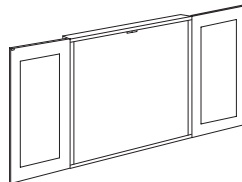

Consists of:
-718 Top, W72 x D36
-720 Stretcher
-719 Base (set), W9.75 x D20

- Three adjustable levelers in each base

10' RACETRACK CONFERENCE TABLE

7140/7141-120
W120 D48 H29.5

Consists of:
-728 Top, W120 x D48
-729 Stretcher
-724 Base (set), W13.5 x D24

- Three adjustable levelers in each base

PRESENTATION BOARD
7140/7141-650
W48 D4 H48
• Opens to 96" x 2 x 48
• Magnetic catch doors
• Magnetic porcelain steel marker board
• Cork tackboard on interior of each door
• Marker tray