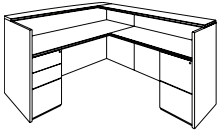

SARATOGA

VENEER COLLECTION 7140 / 7141

RIGHT / LEFT RECEPTION L DESK

7140/7141-6667 (R/L)
W72 D72 H42

Consists of:
-122 Reception Desk Shell, W72 x D30
-831 B/B/F Pedestal, W15.25 x D24.25
-124 Reception Return, W42 x D22
-125 Transaction Top Return, W63 x D12
-833 F/F Pedestal, W15.25 x D18.25

- Box/box/file pedestal
- File/file pedestal
- Locking pedestals