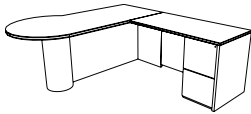

RIGHT / LEFT EXECUTIVE L DESK WITH BOW FRONT

7140/7141-4748B (R/L)
W72 D87 H29.5

- Consists of:
- 822 Bow Top Desk Shell, W72 x D39
 - 831 B/B/F Pedestal, W15.25 x D24.25
 - 824 Return, W48 x D24
 - 833 F/F Pedestal, W15.25 x D18.25

- Box/box/file pedestal
- File/file pedestal
- Locking pedestals

ALSO AVAILABLE:

LEFT EXECUTIVE L DESK WITH BOW FRONT

7140/7141-51B (L)
W72 D84 H29.5

- Consists of:
- 321 L Corner Bow Desk Shell, W72 x D48
 - 831 B/B/F Pedestal, W15.25 x D24.25
 - 324 Return, W36 x D24
 - 833 F/F Pedestal, W15.25 x D18.25

RIGHT PENINSULA L DESK
7140/7141-45 (R)
W72 D84 H29.5

ALSO AVAILABLE:
LEFT PENINSULA L DESK
7140/7141-46 (L)
W72 D84 H29.5

Consists of:
-624 L Peninsula Desk Shell, W72 x D36
-630 Peninsula Top Round Base
-824 Return, W48 x D24
-833 F/F Pedestal, W15.25 x D18.25