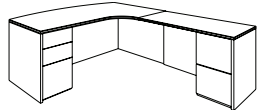

RIGHT EXECUTIVE L DESK WITH BOW FRONT

7140/7141-50B (R)
W72 D84 H29.5

1. Consists of:
2. -322 R Corner Bow Desk Shell, W72 x D48
   - -831 B/B/F Pedestal, W15.25 x D24.25
   - -324 Return, W36 x D24
   - -833 F/F Pedestal, W15.25 x D18.25

- Box/box/file pedestal
- File/file pedestal
- Locking pedestals

RIGHT / LEFT EXECUTIVE L DESK WITH BOW FRONT

7140/7141-4748B (R/L)
W72 D87 H29.5

1. Consists of:
2. -822 Bow Top Desk Shell, W72 x D39
   - -831 B/B/F Pedestal, W15.25 x D24.25
   - -824 Return, W48 x D24
   - -833 F/F Pedestal, W15.25 x D18.25