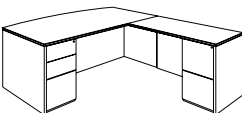

7140/7141-50B (R)
W72 D84 H29.5

- Consists of:
- 322 R Corner Bow Desk Shell, W72 x D48
 - 831 B/B/F Pedestal, W15.25 x D24.25
 - 324 Return, W36 x D24
 - 833 F/F Pedestal, W15.25 x D18.25

- Box/box/file pedestal
- File/file pedestal
- Locking pedestals

RIGHT / LEFT EXECUTIVE L DESK WITH BOW FRONT

7140/7141-4748B (R/L)
W72 D87 H29.5

- Consists of:
- 822 Bow Top Desk Shell, W72 x D39
 - 831 B/B/F Pedestal, W15.25 x D24.25
 - 824 Return, W48 x D24
 - 833 F/F Pedestal, W15.25 x D18.25