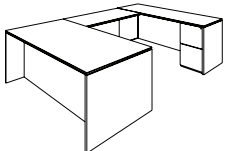

RIGHT / LEFT EXECUTIVE U DESK
7140/7141-5758 (R/L)
W72 D104 H29.5

Consists of:
-821 Desk Shell, W72 x D36
-831 B/B/F Pedestal, W15.25 x D24.25
-823 Bridge, W48 x D24
-825 Credenza Shell, W72 x D20
-833 F/F Pedestal, W15.25 x D18.25

- Box/box/file pedestal
- File/file pedestal
- Locking pedestals

Consists of:
-625 R Peninsula Desk Shell, W72 x D48
-630 Peninsula Top Round Base
-823 Bridge, W48 x D24
-825 Credenza Shell, W72 x D20
-833 F/F Pedestal, W15.25 x D18.25