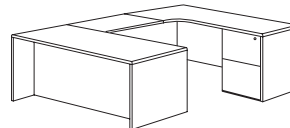

RIGHT CORNER U DESK
7140/7141-78 (R)
W72 D104 H29.5

ALSO AVAILABLE:
LEFT CORNER U DESK
7140/7141-79 (L)
W72 D104 H29.5

Consists of:
-821 Desk Shell, W72 x D36
-831 B/B/F Pedestal, W15.25 x D24.25
-623 Bridge, W36 x D24
-622 R Corner Credenza Shell, W72 x D32
-833 F/F Pedestal, W15.25 x D18.25

- Box/box/file pedestal
- File/file pedestal
- Locking pedestals