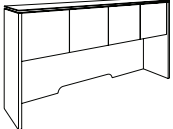

OVERHEAD STORAGE