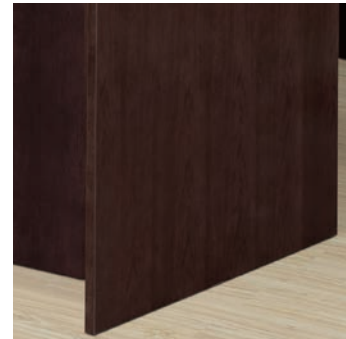

SARATOGA

VENEER COLLECTION

7140

Pinot Cherry
Finish