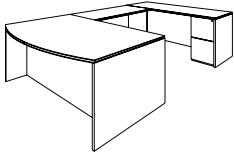

RIGHT PENINSULA L DESK
7140/7141-45 (R)
W72 D84 H29.5

ALSO AVAILABLE:
LEFT PENINSULA L DESK
7140/7141-46 (L)
W72 D84 H29.5

Consists of:
-624 L Peninsula Desk Shell, W72 x D36
-630 Peninsula Top Round Base
-824 Return, W48 x D24
-833 F/F Pedestal, W15.25 x D18.25

- File/file pedestal
- Locking pedestal

RIGHT CORNER U DESK
7140/7141-78 (R)
W72 D104 H29.5

ALSO AVAILABLE:
LEFT CORNER U DESK
7140/7141-79 (L)
W72 D104 H29.5

Consists of:
-821 Desk Shell, W72 x D36
-831 B/B/F Pedestal, W15.25 x D24.25
-623 Bridge, W36 x D24
-622 R Corner Credenza Shell, W72 x D32
-833 F/F Pedestal, W15.25 x D18.25

- Box/box/file pedestal
- File/file pedestal
- Locking pedestals

RIGHT / LEFT EXECUTIVE U DESK WITH BOW FRONT
7140/7141-5758B (R/L)
W72 D107 H29.5

Consists of:
-822 Bow Top Desk Shell, W72 x D39
-831 B/B/F Pedestal, W15.25 x D24.25
-823 Bridge, W48 x D24
-825 Credenza Shell, W72 x D20
-833 F/F Pedestal, W15.25 x D18.25