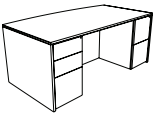

* Items require assembly unless otherwise noted.

SARATOGA

VENEER COLLECTION 7140 / 7141

EXECUTIVE DESK WITH BOW FRONT

7140/7141-37
W72 D39 H29.5

- Consists of:
- 822 Bow Top Desk Shell, W72 x D39
 - 831 B/B/F Pedestal, W15.25 x D24.25
 - 832 F/F Pedestal, W15.25 x D24.25

- Box/box/file pedestal
- File/file pedestal
- Locking pedestals

RIGHT / LEFT EXECUTIVE L DESK

7140/7141-4748 (R/L)
W72 D84 H29.5

- Consists of:
- 821 Desk Shell, W72 x D36
 - 831 B/B/F Pedestal, W15.25 x D24.25
 - 824 Return, W48 x D24
 - 833 F/F Pedestal, W15.25 x D18.25