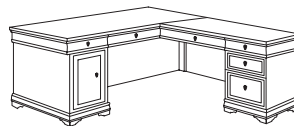

Right Computer L Desk
7684-53
66W 76D 30H
Consists of:
-480 Left Single Pedestal Desk
-579 Right Single Pedestal Return