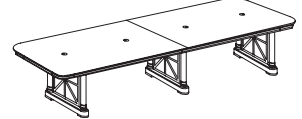

12' Rectangular Conference Table
7684-144
144W 44D 30H
Consists of:
-006 Top (2 pieces)
-001A Slab End Bases (Set)
-007 Center Slab Base