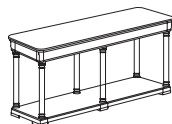

Sofa/Console Table
7684-82
60W 17D 32H