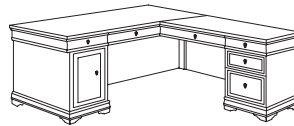

Details:

- Constructed of maple solids, select hardwoods and cherry veneers on selected wood products in a Ruby Cabernet finish
- Tops are constructed with Cherry veneers on wood product with an NC lacquer finish top coat
- All drawers feature a 3-sided plywood construction with dovetail joints and sealed interiors and are suspended on metal, ball bearing slides
- Box drawers feature a 3/4 extension with a 75lb load bearing rating
- File drawers are fully extending with a 150lb load rating
- File drawers equipped with metal filing rods to accommodate letter or legal sized hanging files
- Locking drawers are all keyed the same. If you need specific items keyed differently, please contact your customer service representative.
- Adjustable floor levelers
- Cable accessible desks, credenzas and overheads

Executive Desk
7684-36A
72W 36D 30H

Executive Desk
7684-34A
66W 30D 30H

Kneehole Credenza
7684-21A
72W 24D 30H

Computer Credenza
7684-22A
66W 24D 30H

Right Computer L Desk
7684-48A
66W 76D 30H
Consists of:
-480 Left Single Pedestal Desk
-489 Right Single Pedestal Return

Left Computer L Desk
7684-49A
66W 76D 30H
Consists of:
-490 Right Single Pedestal Desk
-499 Left Single Pedestal Return

Right Executive L Desk
7684-55A
72W 84D 30H
Consists of:
-570 Left Single Pedestal Desk
-579 Right Single Pedestal Return