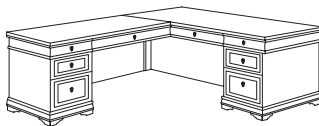

Details:

- Constructed of maple solids, select hardwoods and cherry veneers on selected wood products in a Ruby Cabernet finish
- Tops are constructed with Cherry veneers on wood product with an NC lacquer finish top coat
- All drawers feature a 3-sided plywood construction with dovetail joints and sealed interiors and are suspended on metal, ball bearing slides
- Box drawers feature a 3/4 extension with a 75lb load bearing rating
- File drawers are fully extending with a 150lb load rating
- File drawers equipped with metal filing rods to accommodate letter or legal sized hanging files
- Locking drawers are all keyed the same. If you need specific items keyed differently, please contact your customer service representative.
- Adjustable floor levelers
- Cable accessible desks, credenzas and overheads

Executive Desk
7684-36A
72W 36D 30H

Executive Desk
7684-34A
66W 30D 30H

Kneehole Credenza
7684-21A
72W 24D 30H

Computer Credenza
7684-22A
66W 24D 30H

Right Computer L Desk
7684-48A
66W 76D 30H
Consists of:
-480 Left Single Pedestal Desk
-489 Right Single Pedestal Return

Left Computer L Desk
7684-49A
66W 76D 30H
Consists of:
-490 Right Single Pedestal Desk
-499 Left Single Pedestal Return

Right Executive L Desk
7684-55A
72W 84D 30H
Consists of:
-570 Left Single Pedestal Desk
-579 Right Single Pedestal Return