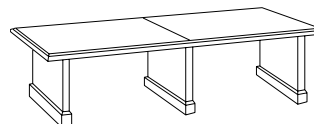

10' Rectangular Conference Table with Slab Bases
7350-95
120W 46D 30H
Consists of:
-019 HPL Top (2 pieces)
-001 Slab End Bases (set)
-029 Apron Support Rails

12' Rectangular Conference Table with Slab Bases
7350-99
144W 46D 30H
Consists of:
-006 HPL Top (2 pieces)
-008 Center Slab Base
-001 Slab End Bases (set)