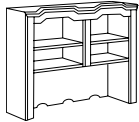

Governors LAMINATE COLLECTION

Right Executive U Desk
7350-57
72W 107D 30H
Consists of:
-570 Left Single Pedestal Desk
-571 Right Single Pedestal Credenza
-59 U Bridge

Left Executive U Desk
7350-58
72W 107D 30H
Consists of:
-580 Right Single Pedestal Desk
-581 Left Single Pedestal Credenza
-59 U Bridge

Right Reception L Desk
7350-66
66W 78D 44H
Consists of:
-480 Left Single Pedestal Desk
-579 Right Single Pedestal Return
-601 Privacy Hutch

Left Reception L Desk
7350-67
66W 78D 44H
Consists of:
-490 Right Single Pedestal Desk
-589 Left Single Pedestal Return
-601 Privacy Hutch