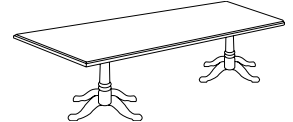

6' Rectangular Conference Table with Queen Anne Bases
7350-96
72W 36D 30H
Consists of:
-017 HPL Top
-002 Pedestal Base (2 needed)

8' Rectangular Conference Table with Queen Anne Bases
7350-97
96W 44D 30H
Consists of:
-018 HPL Top
-002 Pedestal Base (2 needed)