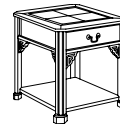

10' Rectangular Conference Table with Queen Anne Bases
7350-98
120W 46D 30H
Consists of:
-019 HPL Top (2 pieces)
-002 Pedestal Base (2 needed)

Rectangular End Table
7350-81
26W 21D 22H