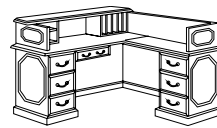

Right Reception L Desk
7350-66
66W 78D 44H
Consists of:
-480 Left Single Pedestal Desk
-579 Right Single Pedestal Return
-601 Privacy Hutch