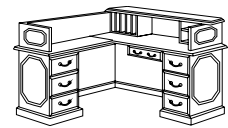

Left Reception L Desk
7350-67
66W 78D 44H
Consists of:
-490 Right Single Pedestal Desk
-589 Left Single Pedestal Return
-601 Privacy Hutch