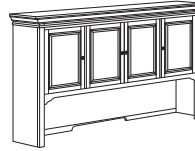

OVERHEAD STORAGE