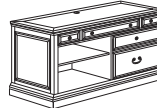

ALSO AVAILABLE:
OVERHEAD STORAGE
7207-44
W67.75 D14 H50

DESKTOP ORGANIZER

- 7207-153
W48 D10 H14
- Designed for use on -88, -164
 - Three utility drawers
 - Pigeon-hole storage

LATERAL FILE

- 7207-16
W36 D24 H31
- Two, locking lateral file drawers accommodate letter or legal sized hanging files
 - Equipped with anti-tip device

PRINTER FILE CABINET

7207-164
W48 D24 H31

- Cable accessible keyboard drawer with drop-front; double pencil tray
- Two utility drawers; box drawer; file drawers accommodate letter or legal sized hanging files
- Cable accessible open compartment with an adjustable shelf
- Cable grommet in top