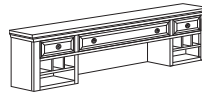

ALSO AVAILABLE:

LEFT EXECUTIVE U DESK

7207-58 (L)
W72 D144 H31

Consists of:
-580 Right Single Pedestal Desk, W72 D36
-581 Left Single Pedestal Credenza, W72 D24
-59 U Bridge, W54 D24

OVERHEAD STORAGE

- 7207-62
W73.75 D14 H50
- Two single door cabinets and one two-door cabinet, each with an adjustable shelf
 - Task light
 - Cable accessible

ALSO AVAILABLE:
OVERHEAD STORAGE
7207-44
W67.75 D14 H50

DESKTOP ORGANIZER

- 7207-153
W48 D10 H14
- Designed for use on -88, -164
 - Three utility drawers
 - Pigeon-hole storage

LATERAL FILE

- 7207-16
W36 D24 H31
- Two, locking lateral file drawers accommodate letter or legal sized hanging files
 - Equipped with anti-tip device