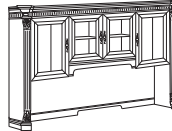

1. Consists of:
2. -570 Left Single Ped Desk, W76 x D36
   - -571 Rt Sgl Ped Credenza, W75.25 x D26.5
   - -59 Bridge, W50 x D25

- Desk and credenza feature a center drawer with pencil tray and drop front that can function as a keyboard drawer
- Felt-lined box / locking box / locking file drawer per pedestal
- Desk has a power strip with a 10' cord mounted to the inside top of the modesty panel

1. Consists of:
2. -580 Right Single Ped Desk, W76 x D36
   - -581 Left Sgl Ped Credenza, W75.25 x D26.5
   - -59 Bridge, W50 x D25

OVERHEAD STORAGE
7688-63
W76.5 D17 H50