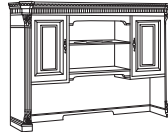

- Left and right cabinets each have one adjustable shelf
- Center cabinet has one glass adjustable shelf, canister light
- Task light
- Cable accessible
- 20" center vertical clearance for monitor
- For use with the -571, -581

OVERHEAD STORAGE
7688-44
W72 D17.5 H50