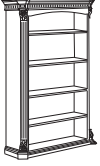

Function - All drawers are suspended on ball-bearing slides. Box drawers have 75 lb. rated slides and are 3/4 extending; desk file drawers 100 lb. rated slides; file drawers have a 150 lb. rated slides and are fully extending. Filing hardware is included for front-to-back letter sized or side-to-side legal sized hanging file folders. All cases are equipped with levelers to adjust for less than even flooring.

- Two locking file drawers
- Accommodates letter or legal sized files
- Anti-tip device

SOHO

BALMOOR

SOHO VENEER COLLECTION 7688

OPEN BOOKCASE

- 7688-08
W42 D17 H76
- Three adjustable shelves, of which two are glass
 - One fixed shelf
 - Canister light
 - Levelers

DOUBLE BOOKCASE

- 7688-108
W60 D17 H76
- Six adjustable shelves
 - Two fixed shelves
 - Two canister lights
 - Levelers

DOUBLE BOOKCASE WITH CABINETS

7688-109
W60 D17 H76

Consists of:
-091 Top, W60 x D17
-092 Base, W58.25 x D16.25