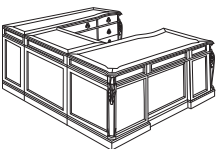

ALSO AVAILABLE:
LEFT EXECUTIVE U DESK
7688-58 (L)
W76 D112.5 H30

1. Consists of:
2. -570 Left Single Ped Desk, W76 x D36
   - -579 Right Single Ped Return, W56 x D26.5

- Desk and return feature a center drawer with pencil tray and drop front can that function as a keyboard drawer
- Felt-lined box / locking box / locking file drawer per pedestal
- Desk has a power strip with a 10' cord mounted to the inside top of the modesty panel
- Power manager in Return

ALSO AVAILABLE:
LEFT EXECUTIVE L DESK
7688-56 (L)
W72 D92 H30

RIGHT EXECUTIVE U DESK
7688-57 (R)
W76 D112.5 H30