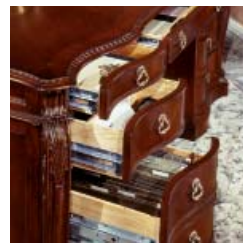

Function - All drawers are suspended on ball-bearing slides. Box drawers have 75 lb. rated slides and are 3/4 extending; desk file drawers 100 lb. rated slides; file drawers have a 150 lb. rated slides and are fully extending. Filing hardware is included for front-to-back letter sized or side-to-side legal sized hanging file folders. All cases are equipped with levelers to adjust for less than even flooring.