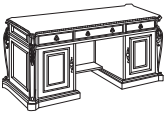

WRITING DESK
 7688-88
 W72 D36 H30

- Center keyboard drawer with a drop-front permits use as a traditional center drawer or a keyboard drawer
- Center drawer is cable accessible
- Right pedestal features a fully extending file drawer
- Left pedestal has two box drawers with top box having felt lining and finished pencil tray

EXECUTIVE COMPUTER CREDEZA
7688-22
W72 D24.75 H30

- Drop-front, pull-out keyboard drawer with a power manager
- Storage shelf in back of kneehole
- Cable accessible
- Left ped features a felt-lined drawer with wood pencil tray
- Cabinet with a pull-out tray and a pull-out printer shelf
- Right ped features a felt-lined drawer with pencil tray and a 10 x 21 x 19.25 computer compartment