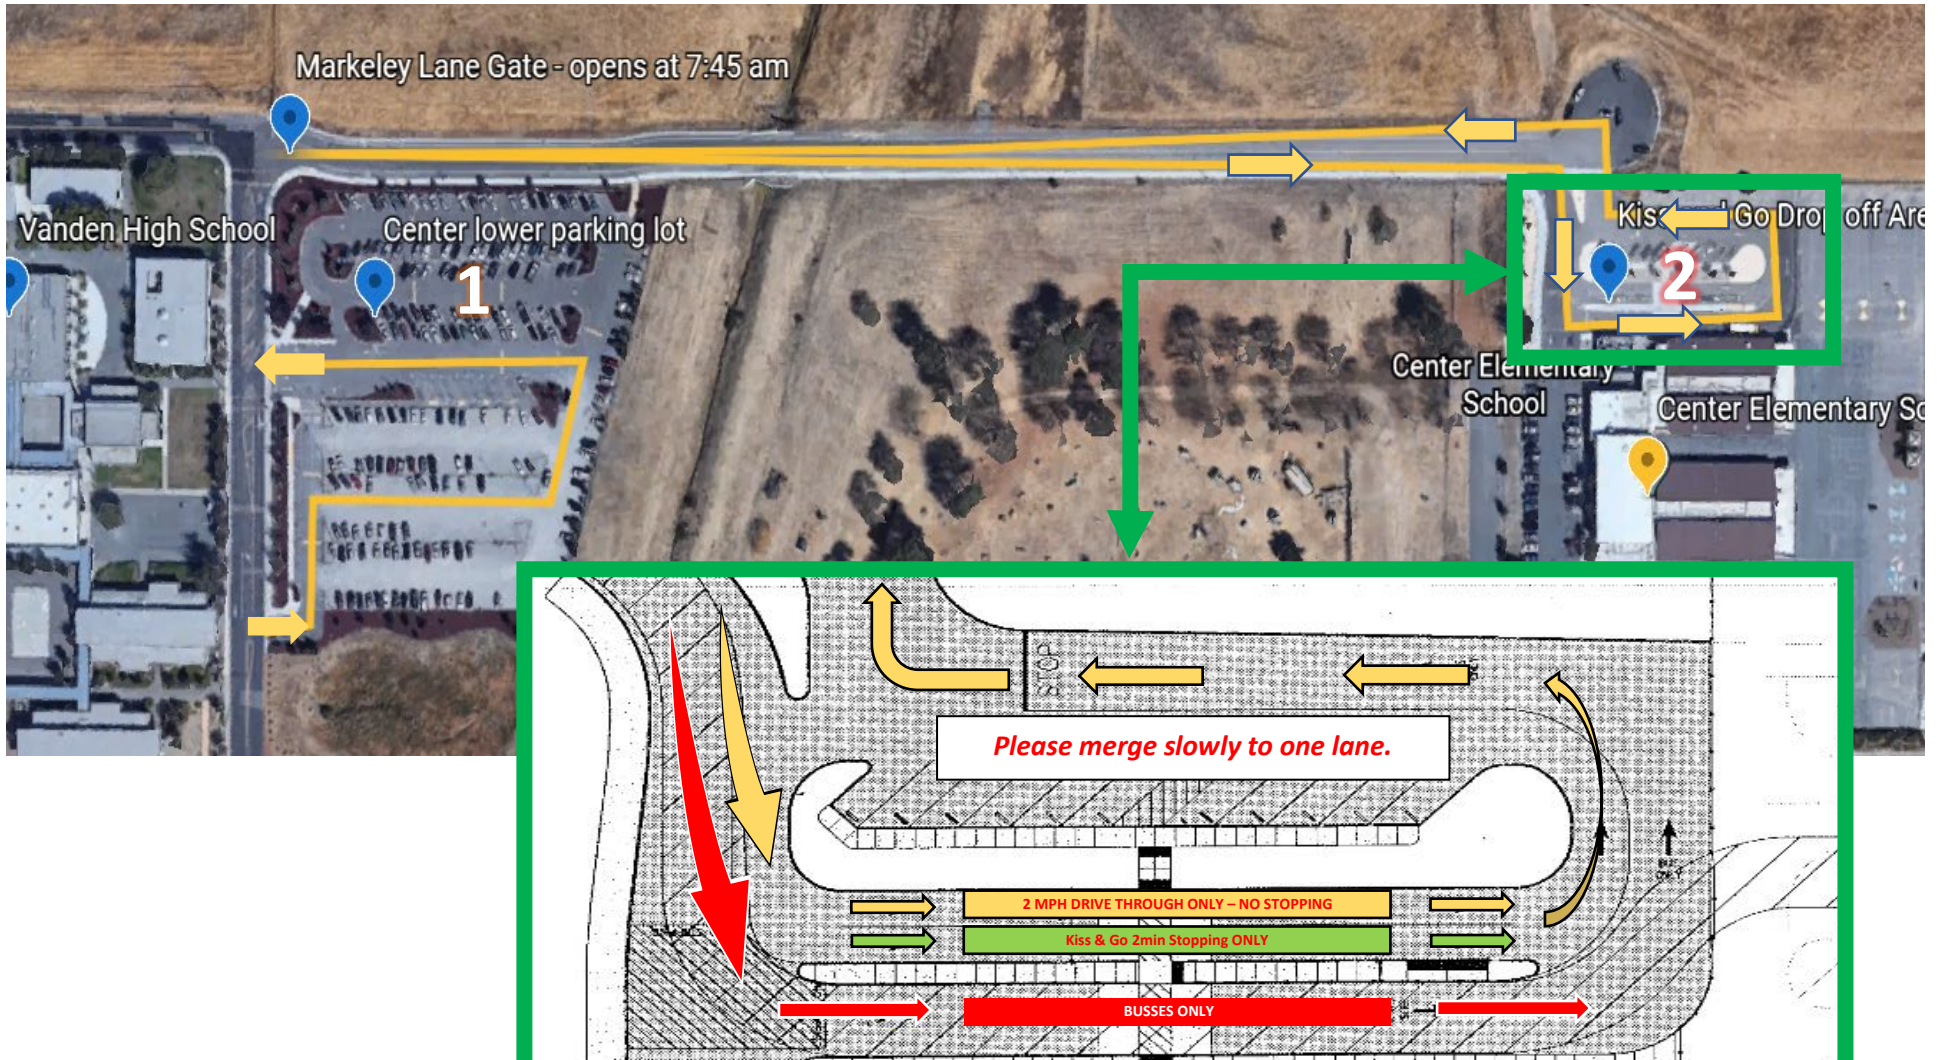

Center Elementary Drop-off/Pickup Locations

There are two drop-off/pickup locations:

1. Center lower parking lot – families can enter the lower lot on DeRonde Drive, drop students off and then exit the parking lot. Students will then walk up Markeley Lane to Center campus. Families can also park in the north part of the parking lot to wait to pick up students as they are dismissed.

2. Kiss & Go Lane –
 - a. This is a quick drop off and pick up lane only, stopping is limited to 2 mins.
 - b. Students must enter/exit the vehicle from the right side ONLY, *if this isn't possible you will be required to park.*
 - c. Drivers must remain in the vehicle when using the Kiss & Go Lane, if you need to exit the vehicle you must park.
 - d. DO NOT leave your car unattended in this lane.
 - e. Due to possible traffic, it is highly recommended that families use the lower lot.