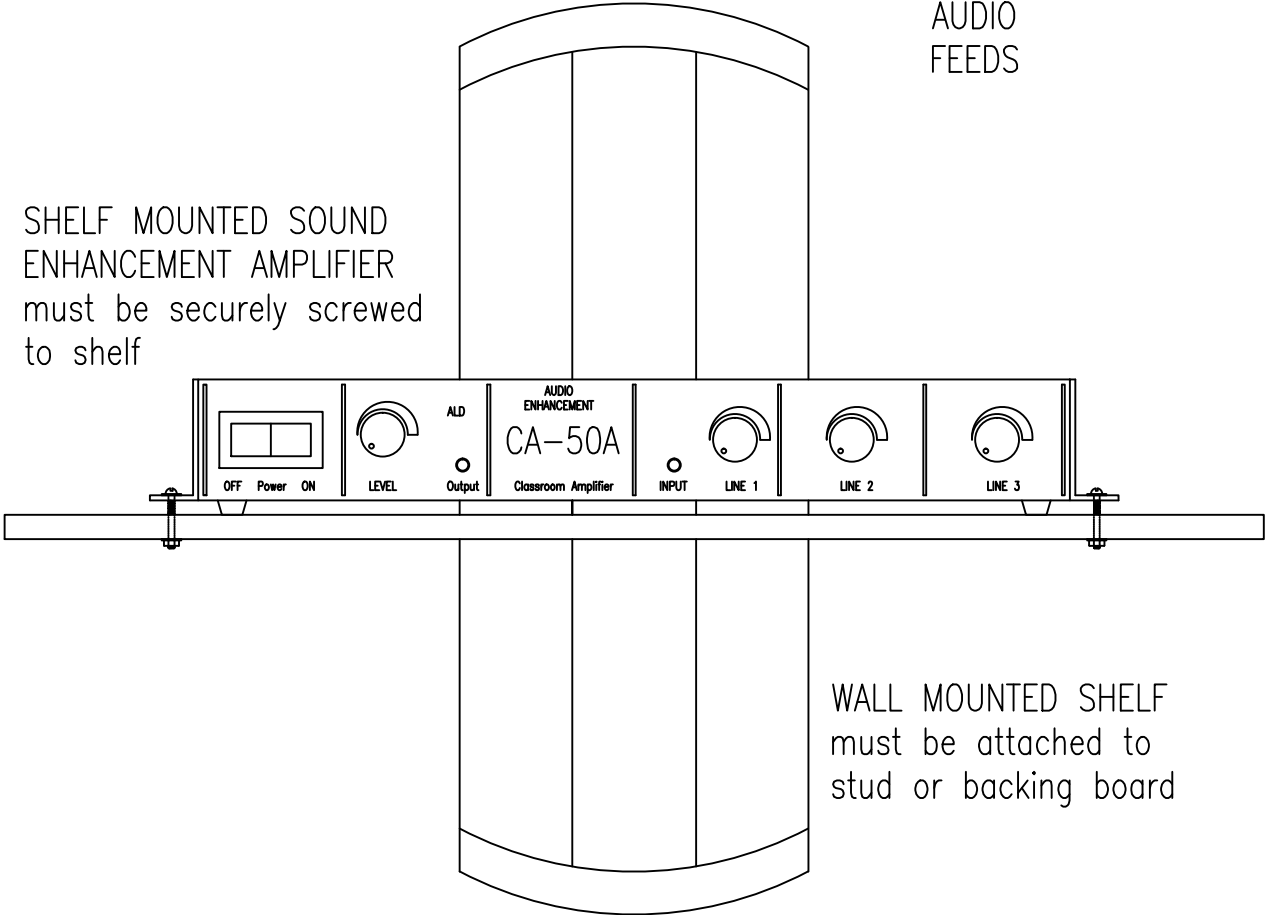

AUDIO FEEDS

ELECTRICAL  
20A POWER

SHELF MOUNTED SOUND  
ENHANCEMENT AMPLIFIER  
must be securely screwed  
to shelf

WALL MOUNTED SHELF  
must be attached to  
stud or backing board