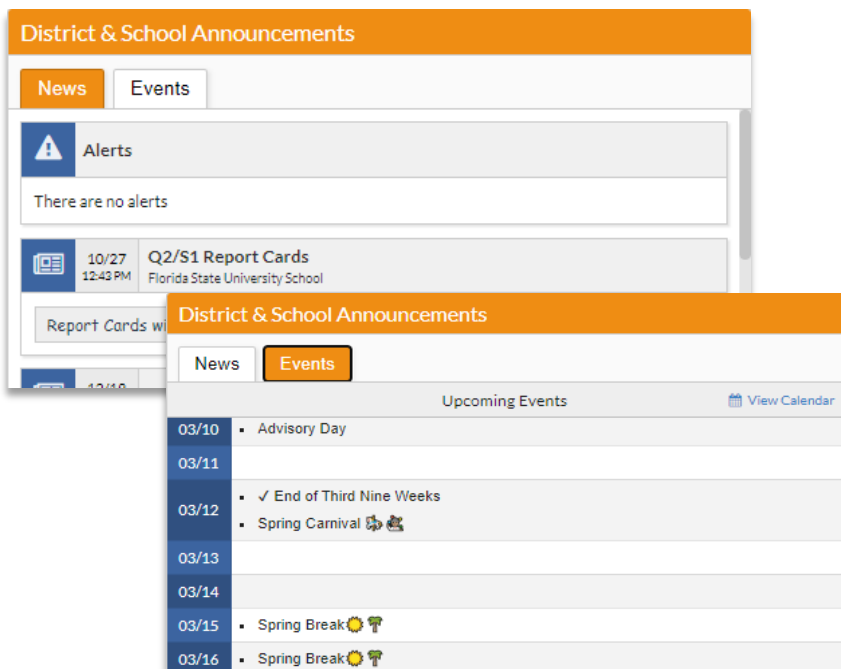

## CHILD MENU

**Child Info** – General Info, Permissions, Forms, etc.

**Grade Changes** – History of grade changes

**Grades** – Current and prior year grades

**Test History** – All tests the student has taken

**Absences** – Summary of absences

**Referrals** – Displays referrals the student has received

**Change Requests**

**Class Schedule** – Student schedule

**Grad Reqs** – Graduation requirements & progress (H.S.)

**Standard Grades** –

**Attendance** – Summary of attendance