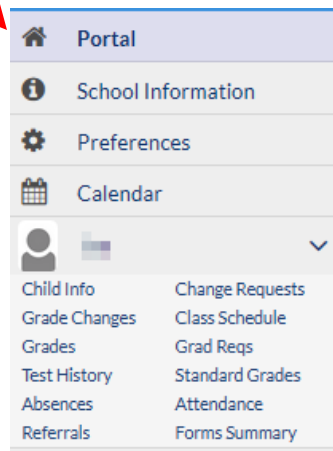

## NAVIGATION MENU

**Portal** – Clicking this will take you back to the main portal from any page.

**School Information** – Contact info, documents & forms.

**Preferences** – Language, portal background color, and change password.

## CHILD MENU

**Child Info** – General Info, Permissions, Forms, etc.

**Grade Changes** – History of grade changes

**Grades** – Current and prior year grades

**Test History** – All tests the student has taken