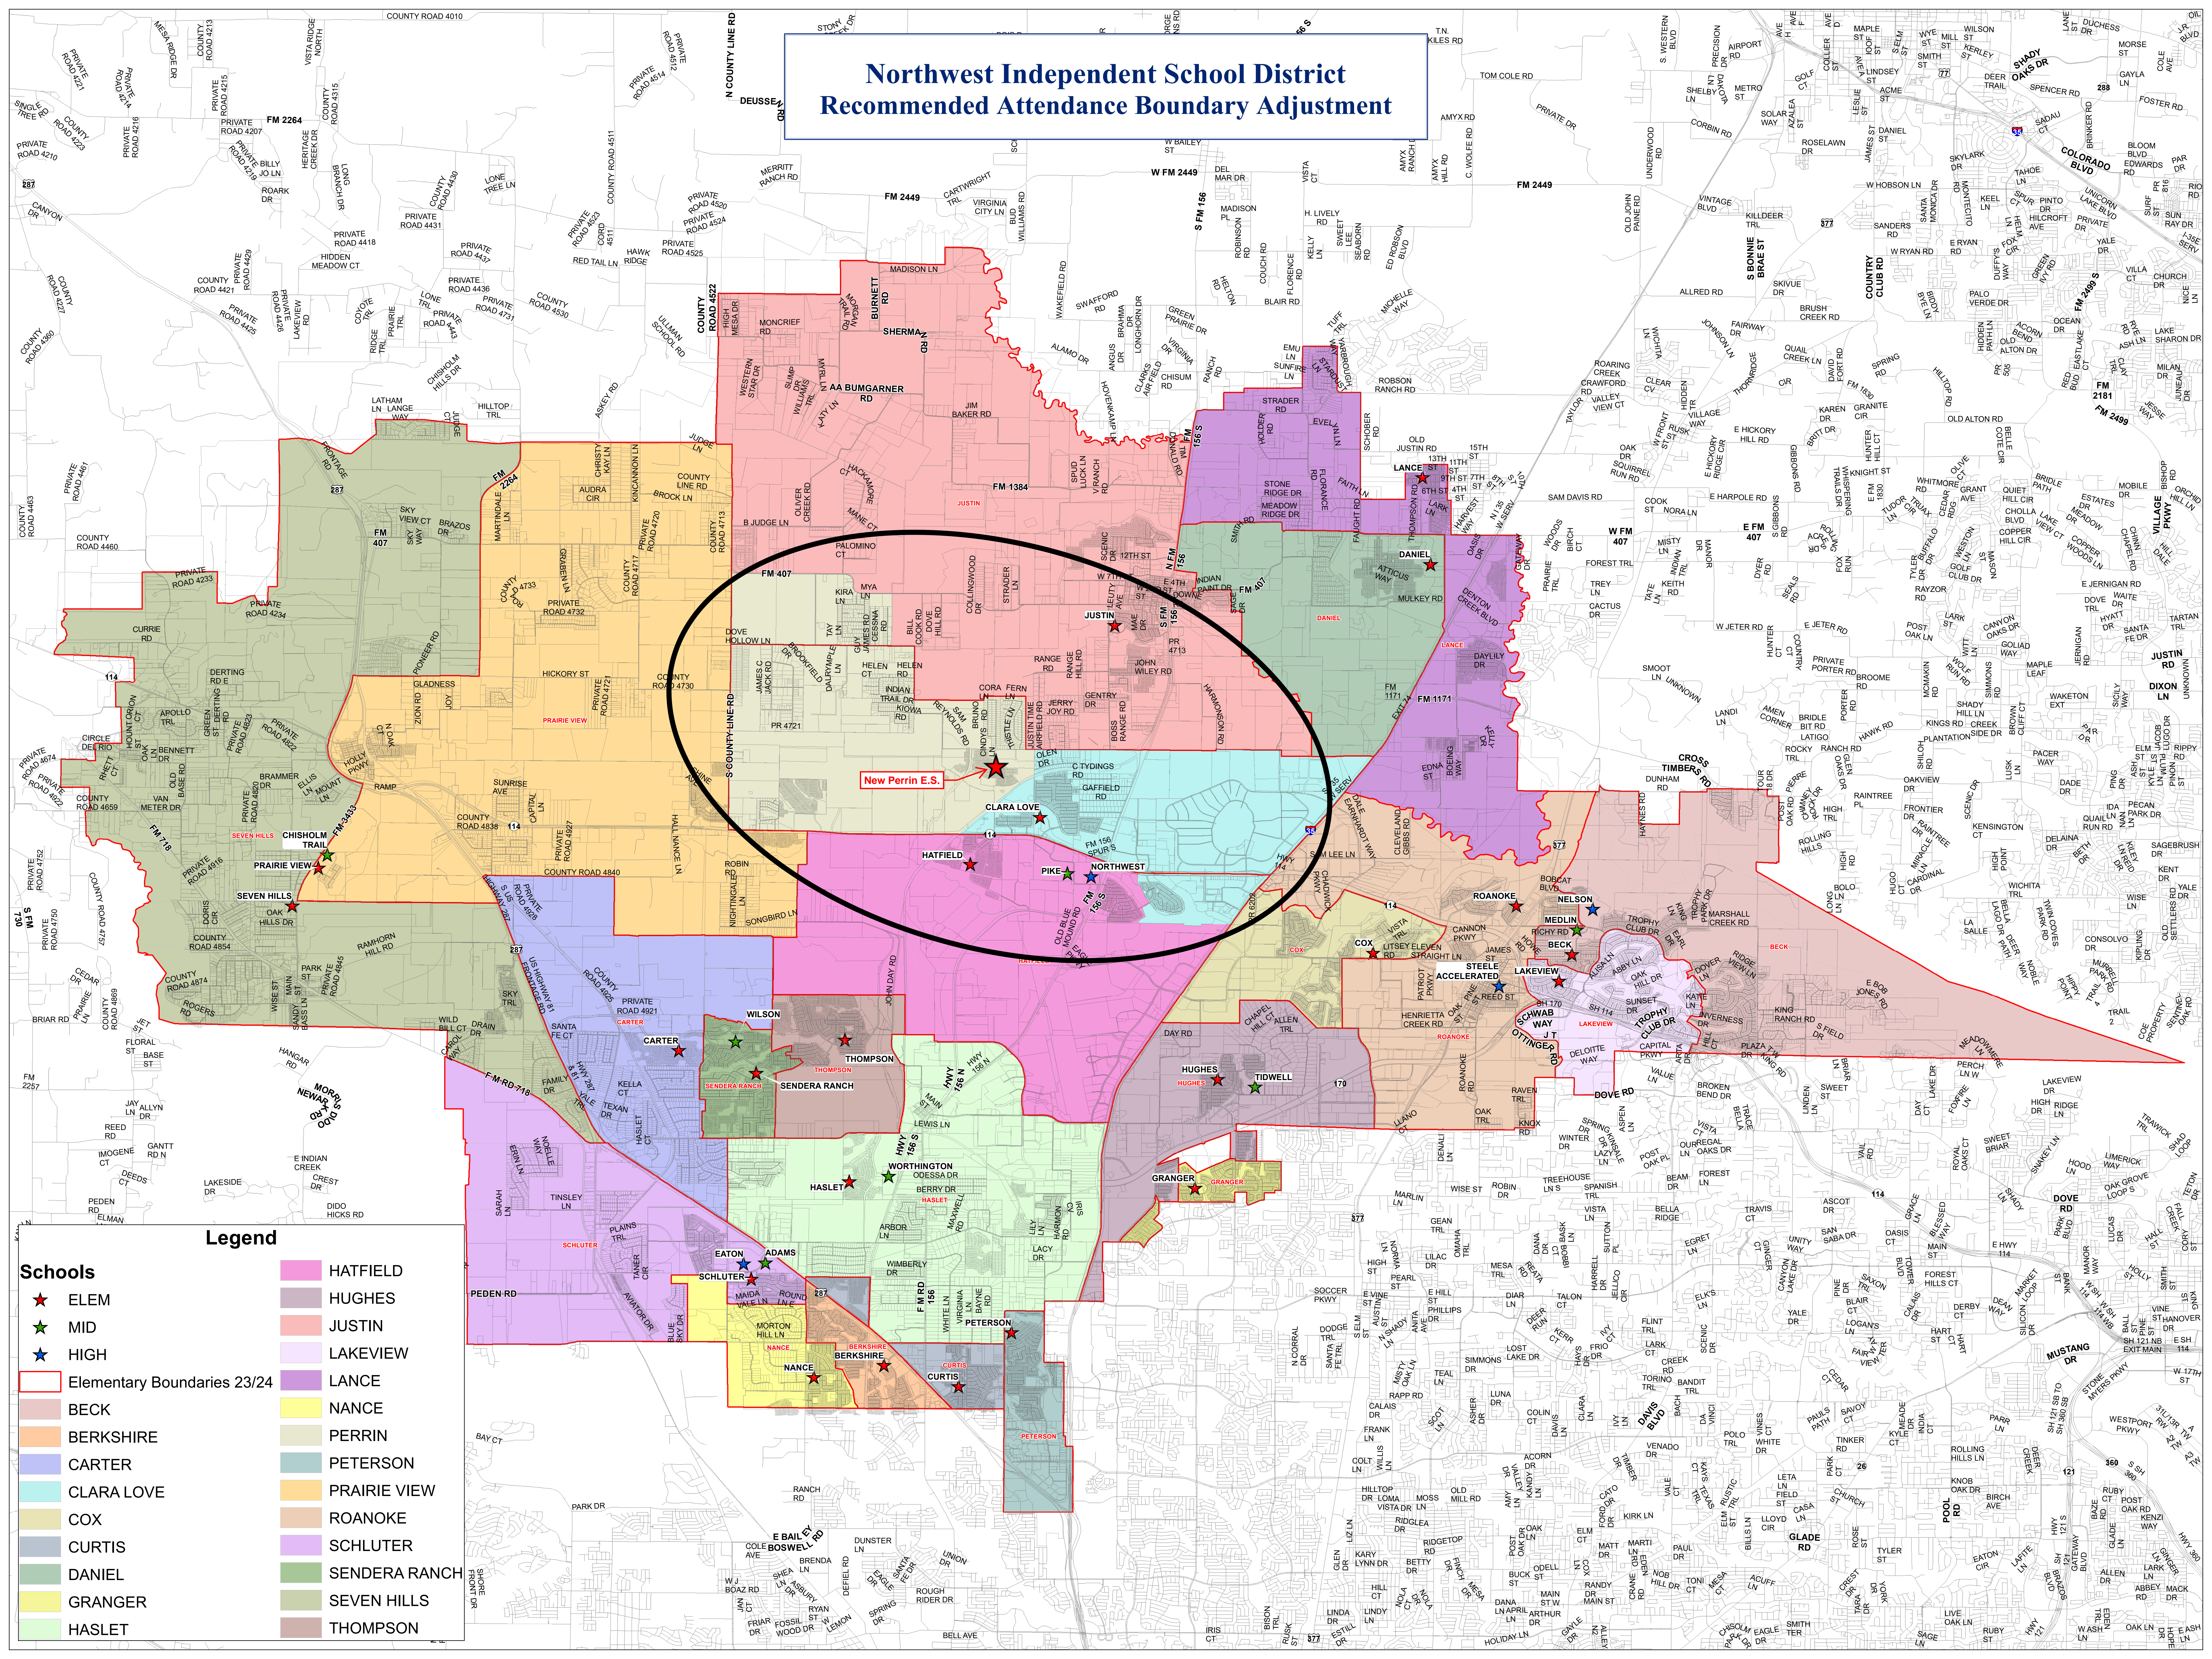

Northwest Independent School District Recommended Attendance Boundary Adjustment

New Perrin E.S.

Legend

★ ELEM	★ HATFIELD
★ MID	★ HUGHES
★ HIGH	★ JUSTIN
□ Elementary Boundaries 23/24	★ LAKEVIEW
★ BECK	★ LANCE
★ BERKSHIRE	★ NANCE
★ CARTER	★ PERRIN
★ CLARA LOVE	★ PETERSON
★ COX	★ PRAIRIE VIEW
★ CURTIS	★ ROANOKE
★ DANIEL	★ SCHLUTER
★ GRANGER	★ SENDERA RANCH
★ HASLET	★ SEVEN HILLS
	★ THOMPSON