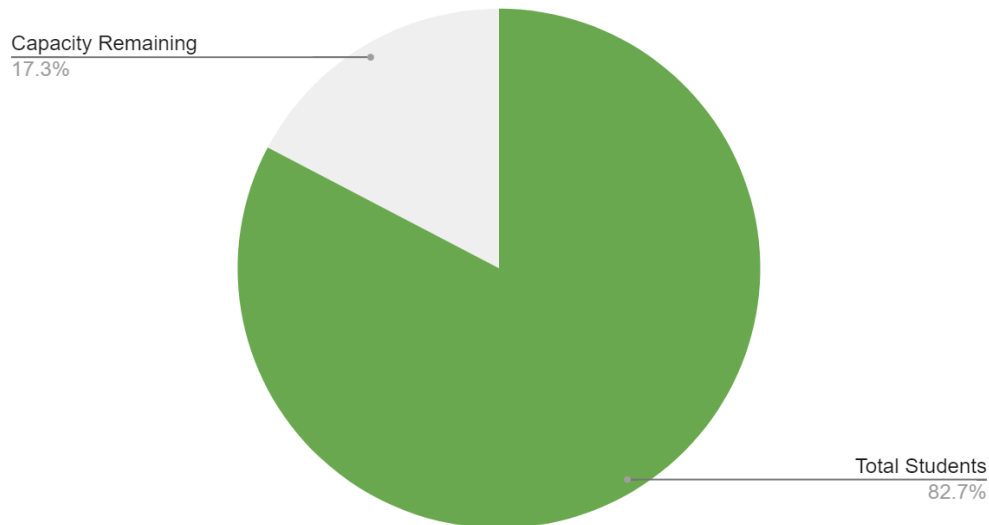

Tooele High Student Summary

With the proposed changes the student population at Tooele would be approximately:

- 380 students in 9th grade.
- 446 students in 10th grade.
- 375 students in 11th grade.
- 329 students in 12th grade.

The total student population would be 1,530 students, a decrease of 417 students from this year's current enrollment. Tooele High's Maximum Student Capacity is 1,850.

Capacity