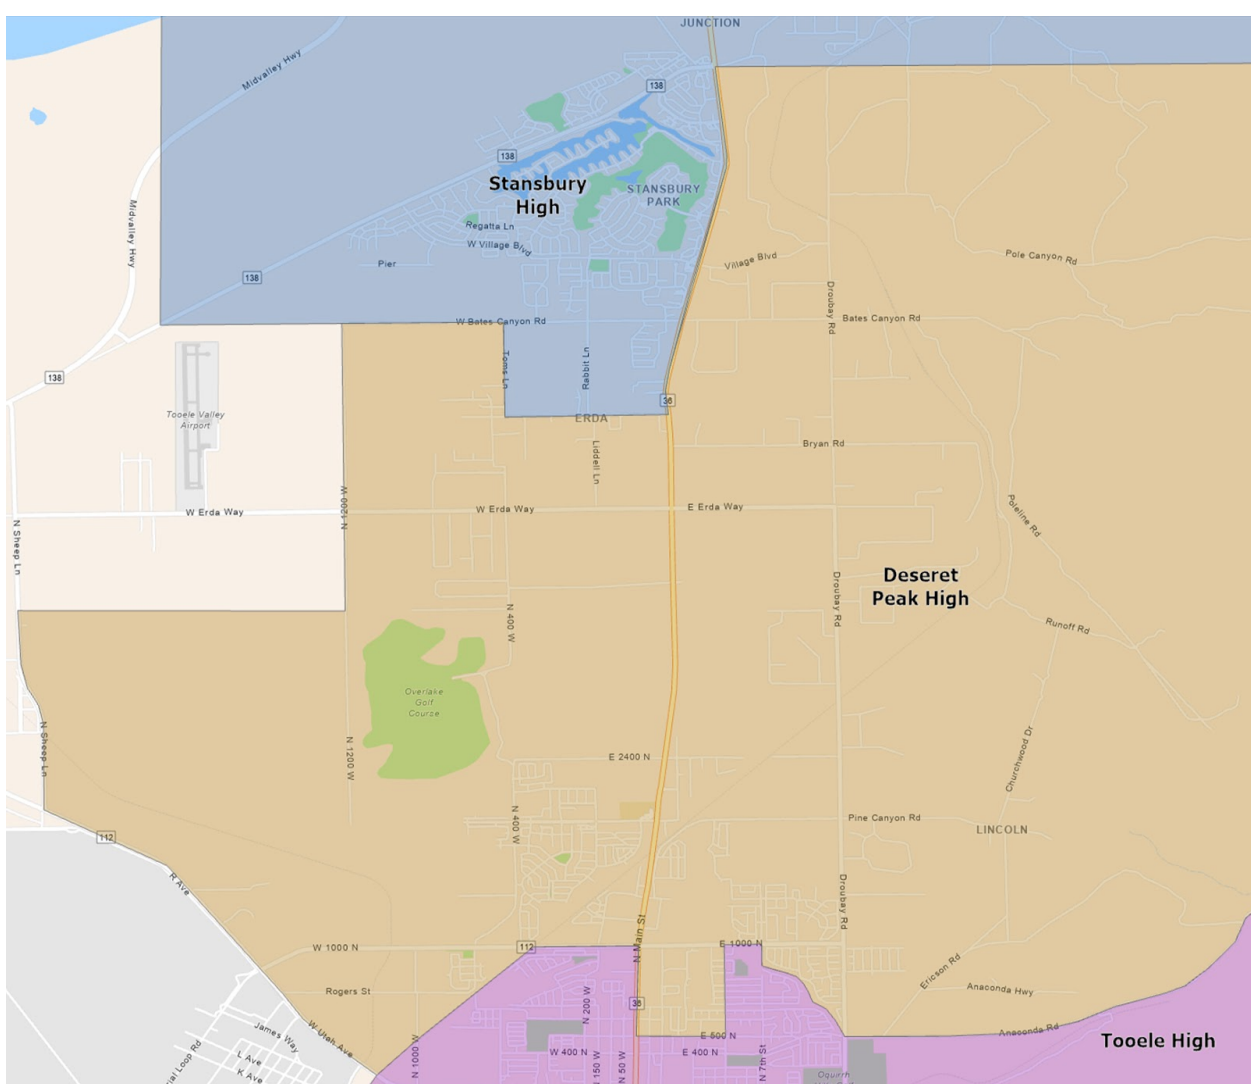

Deseret Peak High School

Boundary Proposals

- Elementary feeder schools are now Copper Canyon Elementary, Middle Canyon Elementary, and Overlake Elementary.