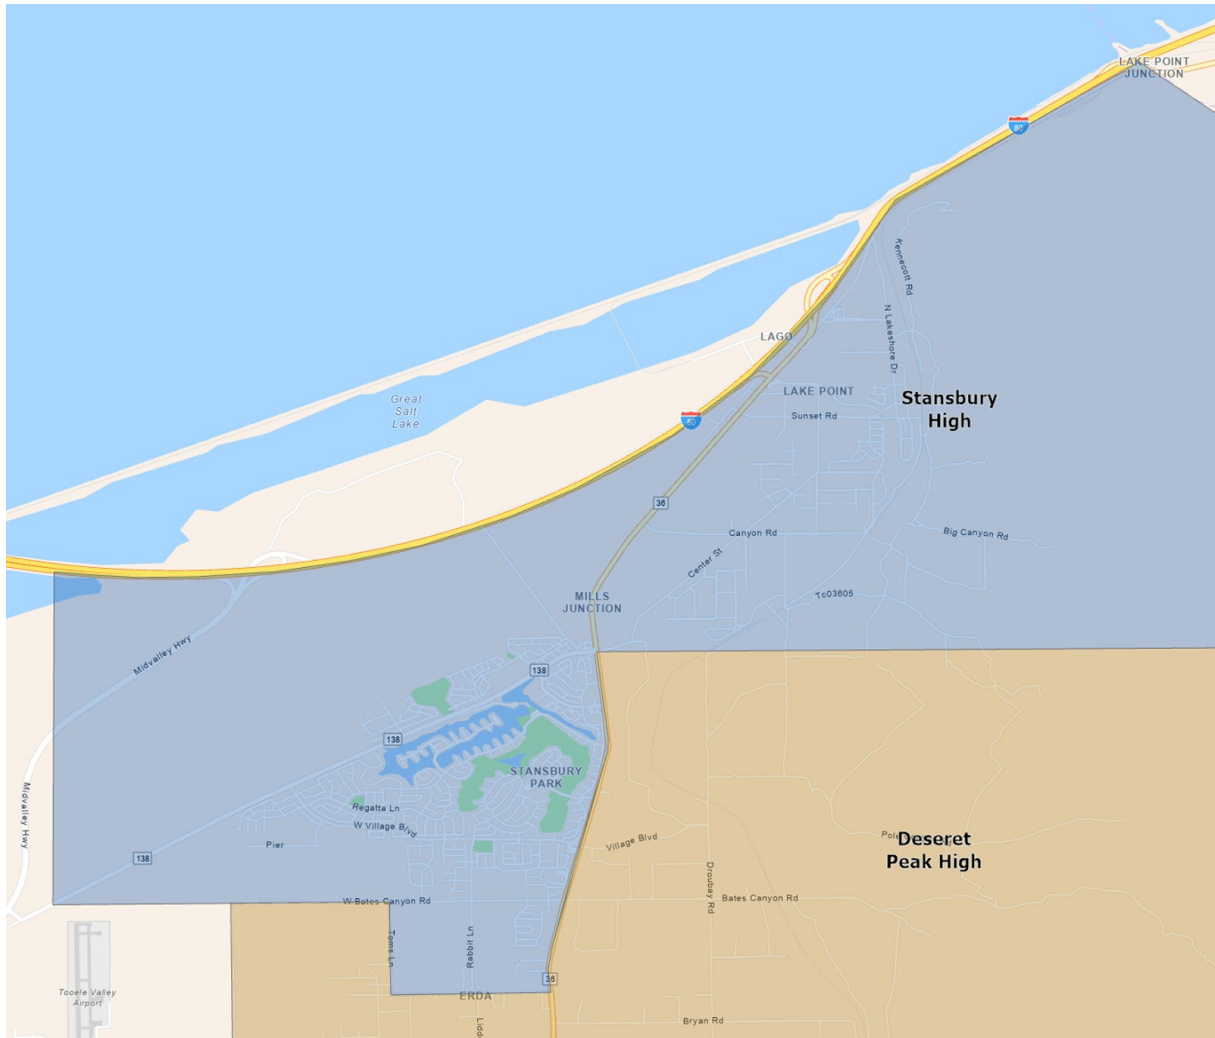

## Deseret Peak High School Boundary

Option #1

### Boundary Proposals

- Elementary feeder schools are now Old Mill Elementary, Rose Springs Elementary, and Stansbury Park Elementary.
- The southern boundary west of SR-36 and east of Toms Ln has been extended to Church RD.