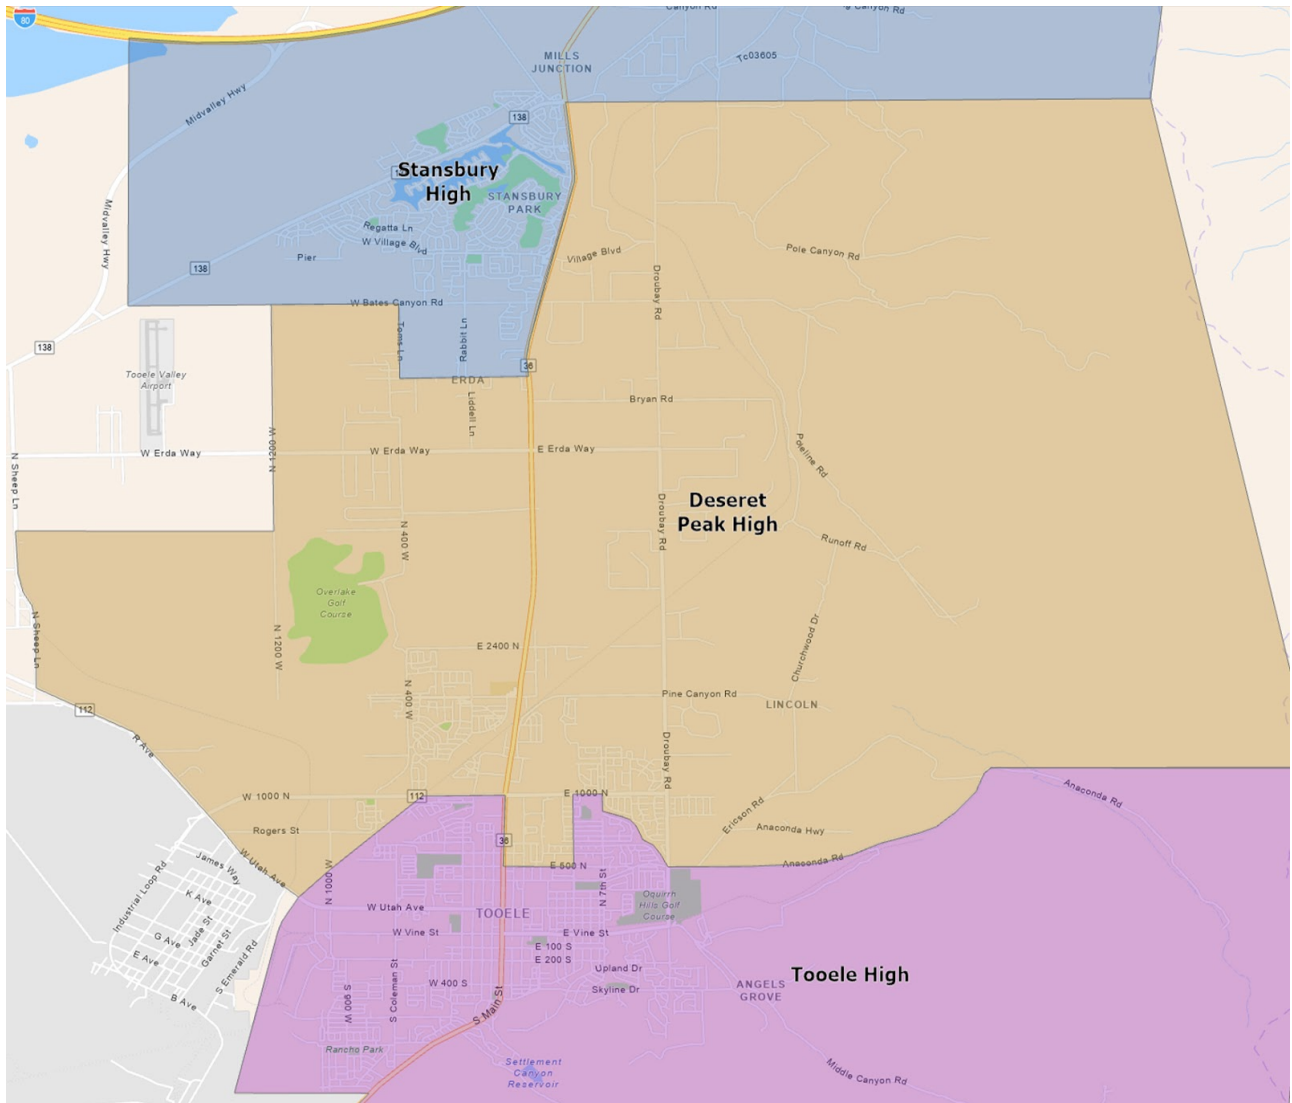

High Schools/Junior Highs

- Stansbury High
- Tooele High
- Deseret Peak High