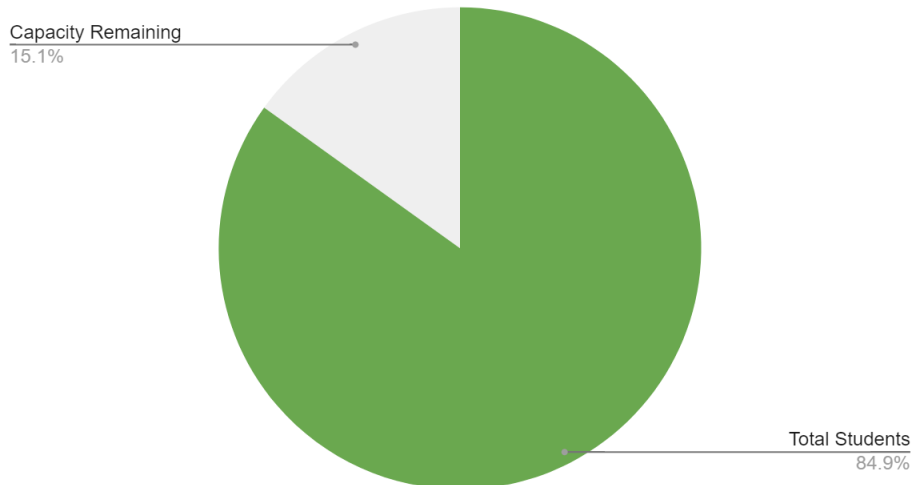

Stansbury High Student Summary

With the proposed changes the student population at Stansbury would be approximately:

- 405 students in 9th grade.
- 408 students in 10th grade.
- 423 students in 11th grade.
- 335 students in 12th grade.

The total student population would be 1,571 students, a decrease of 765 students from this year's current enrollment. Stansbury High's Maximum Student Capacity is 1,850.

Capacity