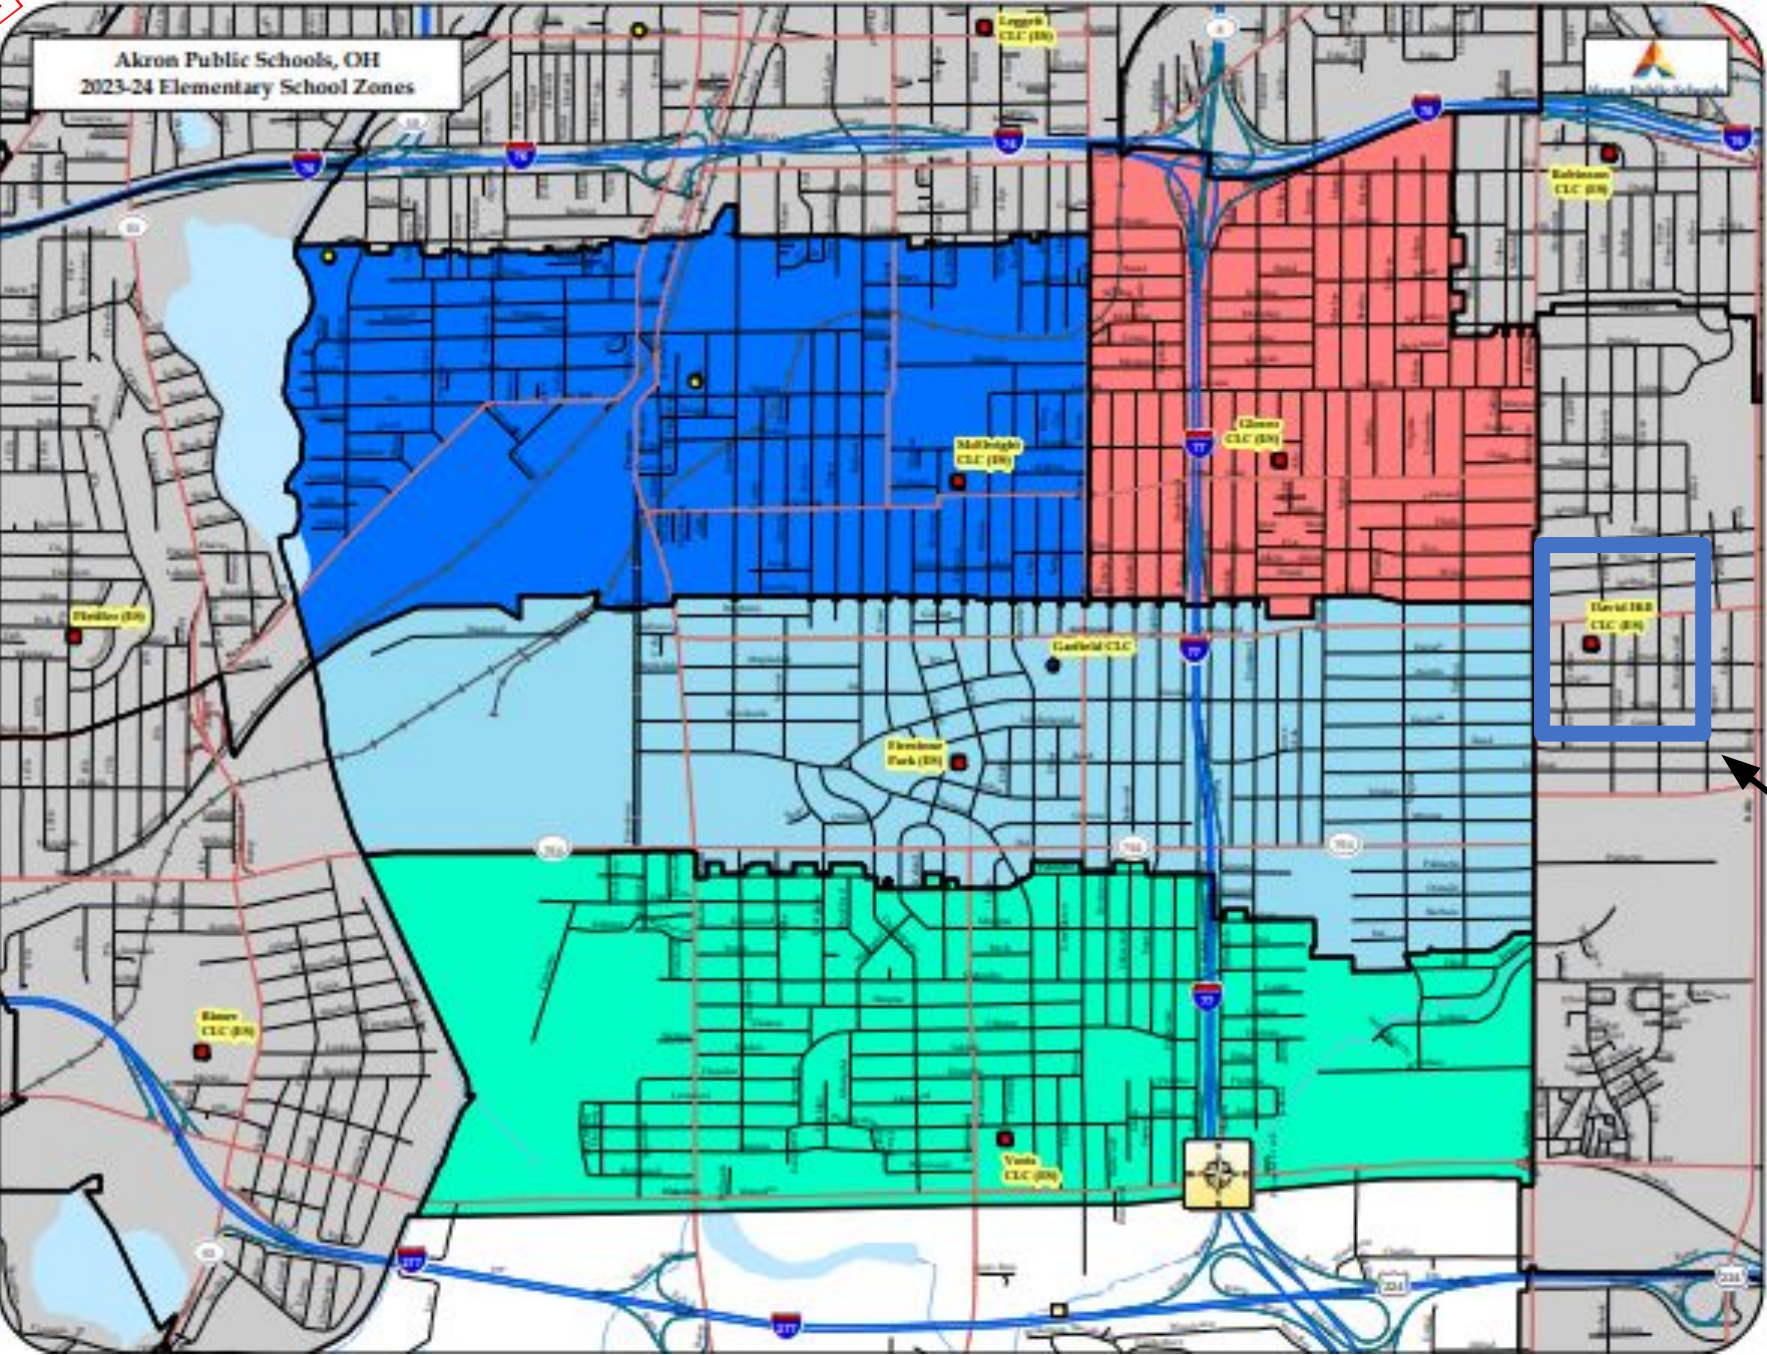

DRAFT

Current Attendance Zones 2023-2024

- McEbright
- Voris
- Glover
- David Hill

DRAFT

Akron Public Schools, OH
DRAFT Option (Close Firestone Park)

Proposed New Attendance Zones

McEbright

Voris

Glover

David Hill

DRAFT

Current 2023–2024

Harris Jackson - Yellow

Forest Hill - Light Blue

Barber - Orange

Robinson - Purple

Mason - Bright Green

DRAFT

Proposed New Attendance Zones

Harris Jackson - Yellow

Forest Hill - Light Blue

Barber - Orange

Seiberling - Tan

Robinson - Purple

Data sources: APS, ESRI, Summit County
Map created: SD, December 2023

CropperGIS

Proposed Clusters

Firestone- Blue

North - Pink

East - Green

Ellet - Orange

Garfield - Yellow