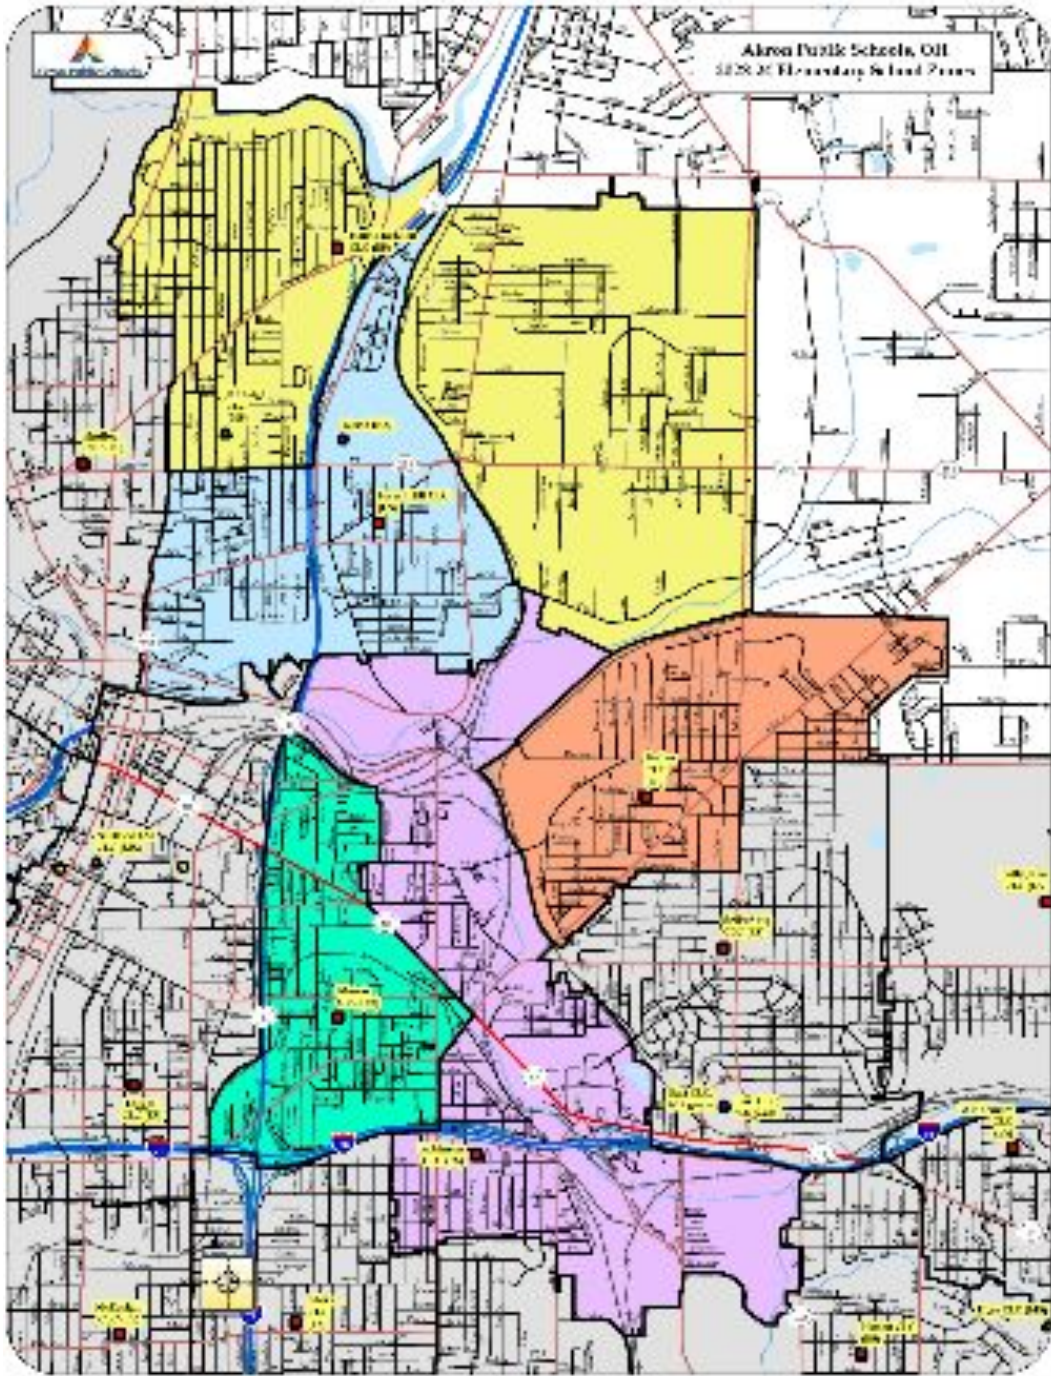

DRAFT

Current Attendance Zones 2023-2024

- McEbright
- Voris
- Glover
- David Hill

DRAFT

Akron Public Schools, OH
DRAFT Option (Close Firestone Park)

Proposed New Attendance Zones

McEbright

Voris

Glover

David Hill

DRAFT

Current 2023–2024

Harris Jackson - Yellow

Forest Hill - Light Blue

Barber - Orange

Robinson - Purple

Mason - Bright Green

DRAFT

Proposed New Attendance Zones

Harris Jackson - Yellow

Forest Hill - Light Blue

Barber - Orange

Seiberling - Tan

Robinson - Purple

Data sources: APS, ESRI, Summit County
Map created: SD, December 2023

CropperGIS

Proposed Clusters

Firestone- Blue

North - Pink

East - Green

Ellet - Orange

Garfield - Yellow