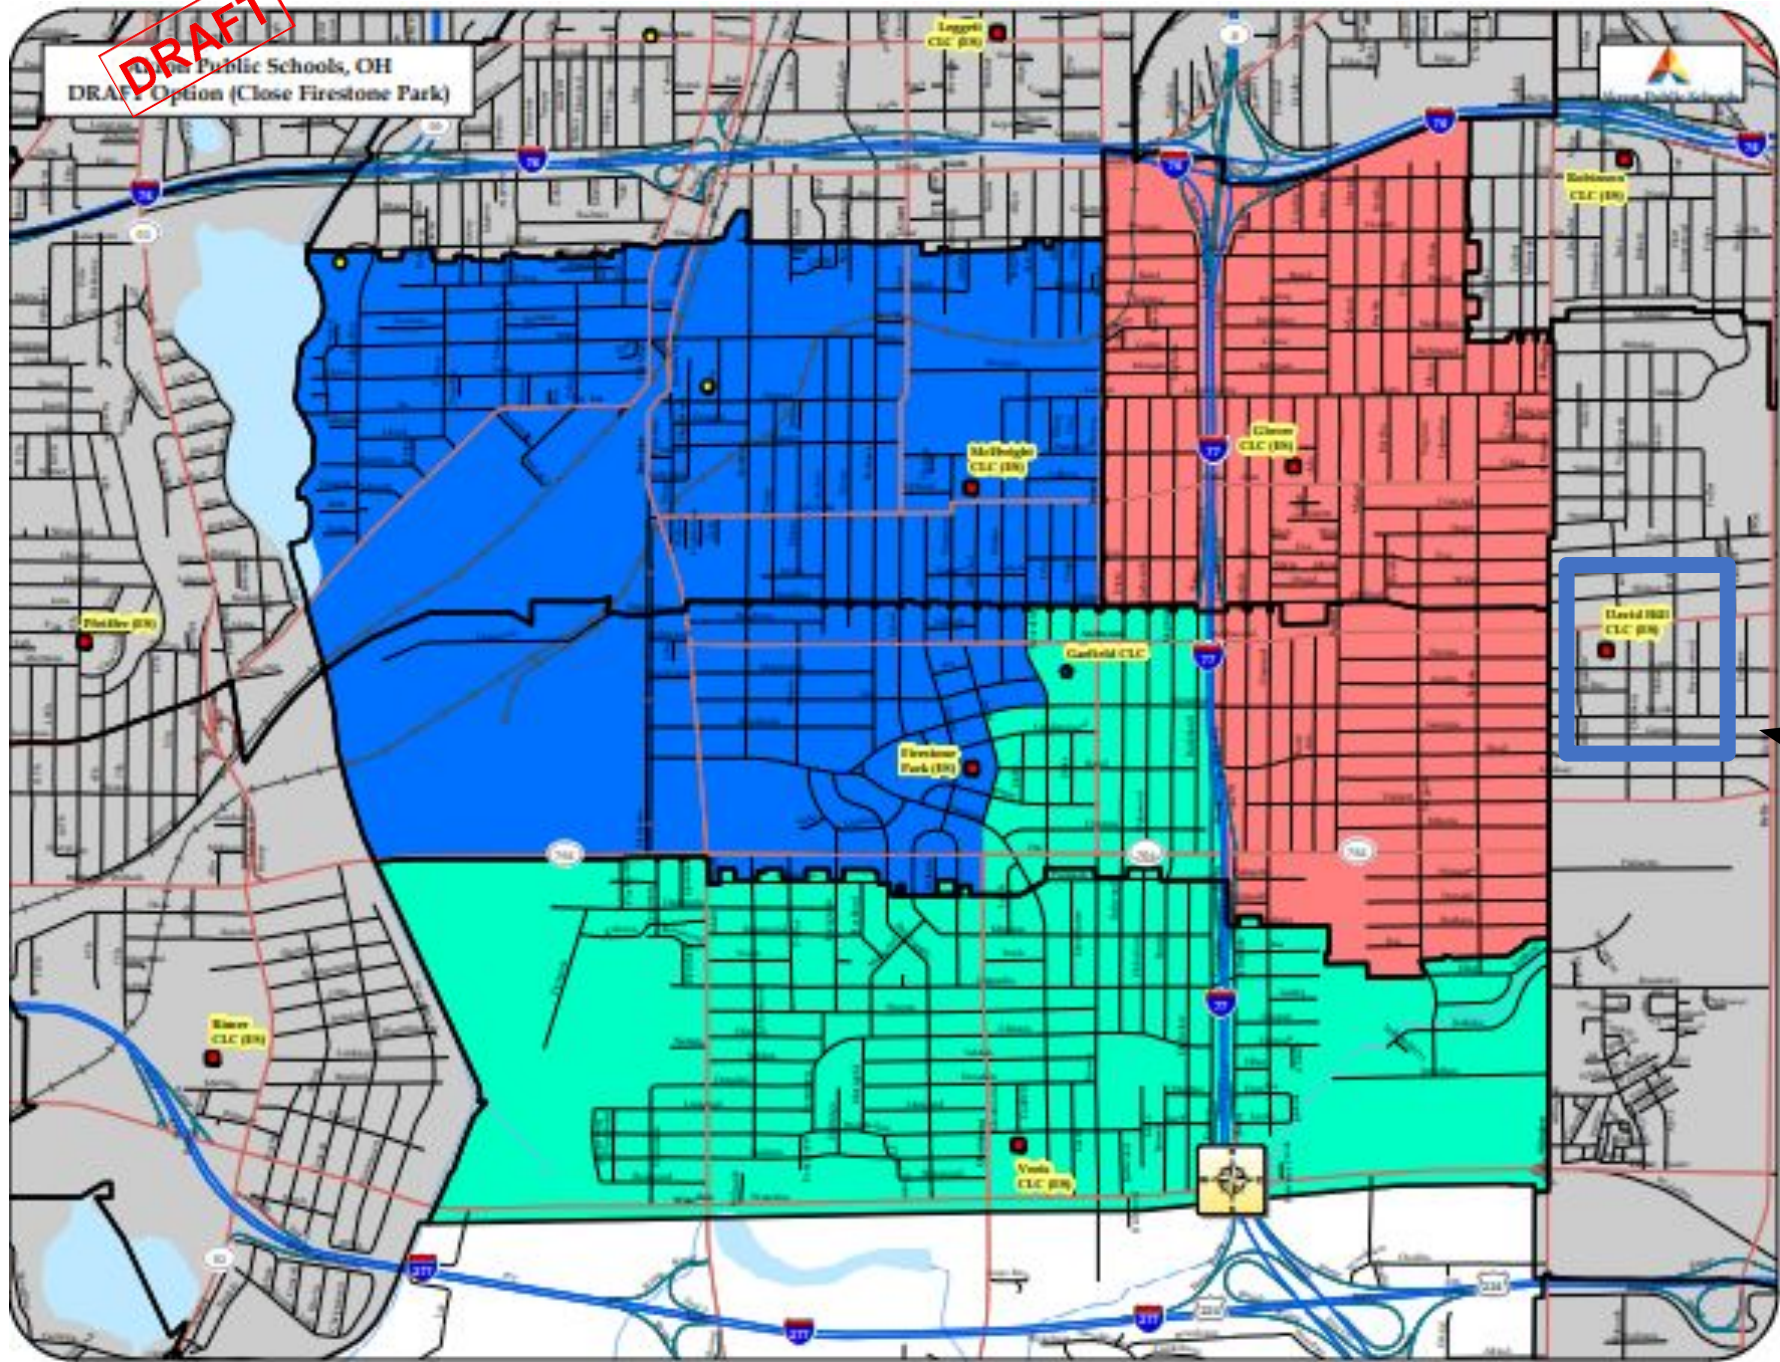

DRAFT

Current Attendance Zones 2023-2024

- McEbright
- Voris
- Glover
- David Hill

DRAFT

Akron Public Schools, OH
DRAFT Option (Close Firestone Park)

Proposed New Attendance Zones

McEbright

Voris

Glover

David Hill

DRAFT

Current 2023–2024

Harris Jackson - Yellow

Forest Hill - Light Blue

Barber - Orange

Robinson - Purple

Mason - Bright Green

DRAFT

Proposed New Attendance Zones

Harris Jackson - Yellow

Forest Hill - Light Blue

Barber - Orange

Seiberling - Tan

Robinson - Purple

Data sources: APS, ESRI, Summit County
Map created: SD, December 2023

CropperGIS

Proposed Clusters

Firestone- Blue

North - Pink

East - Green

Ellet - Orange

Garfield - Yellow