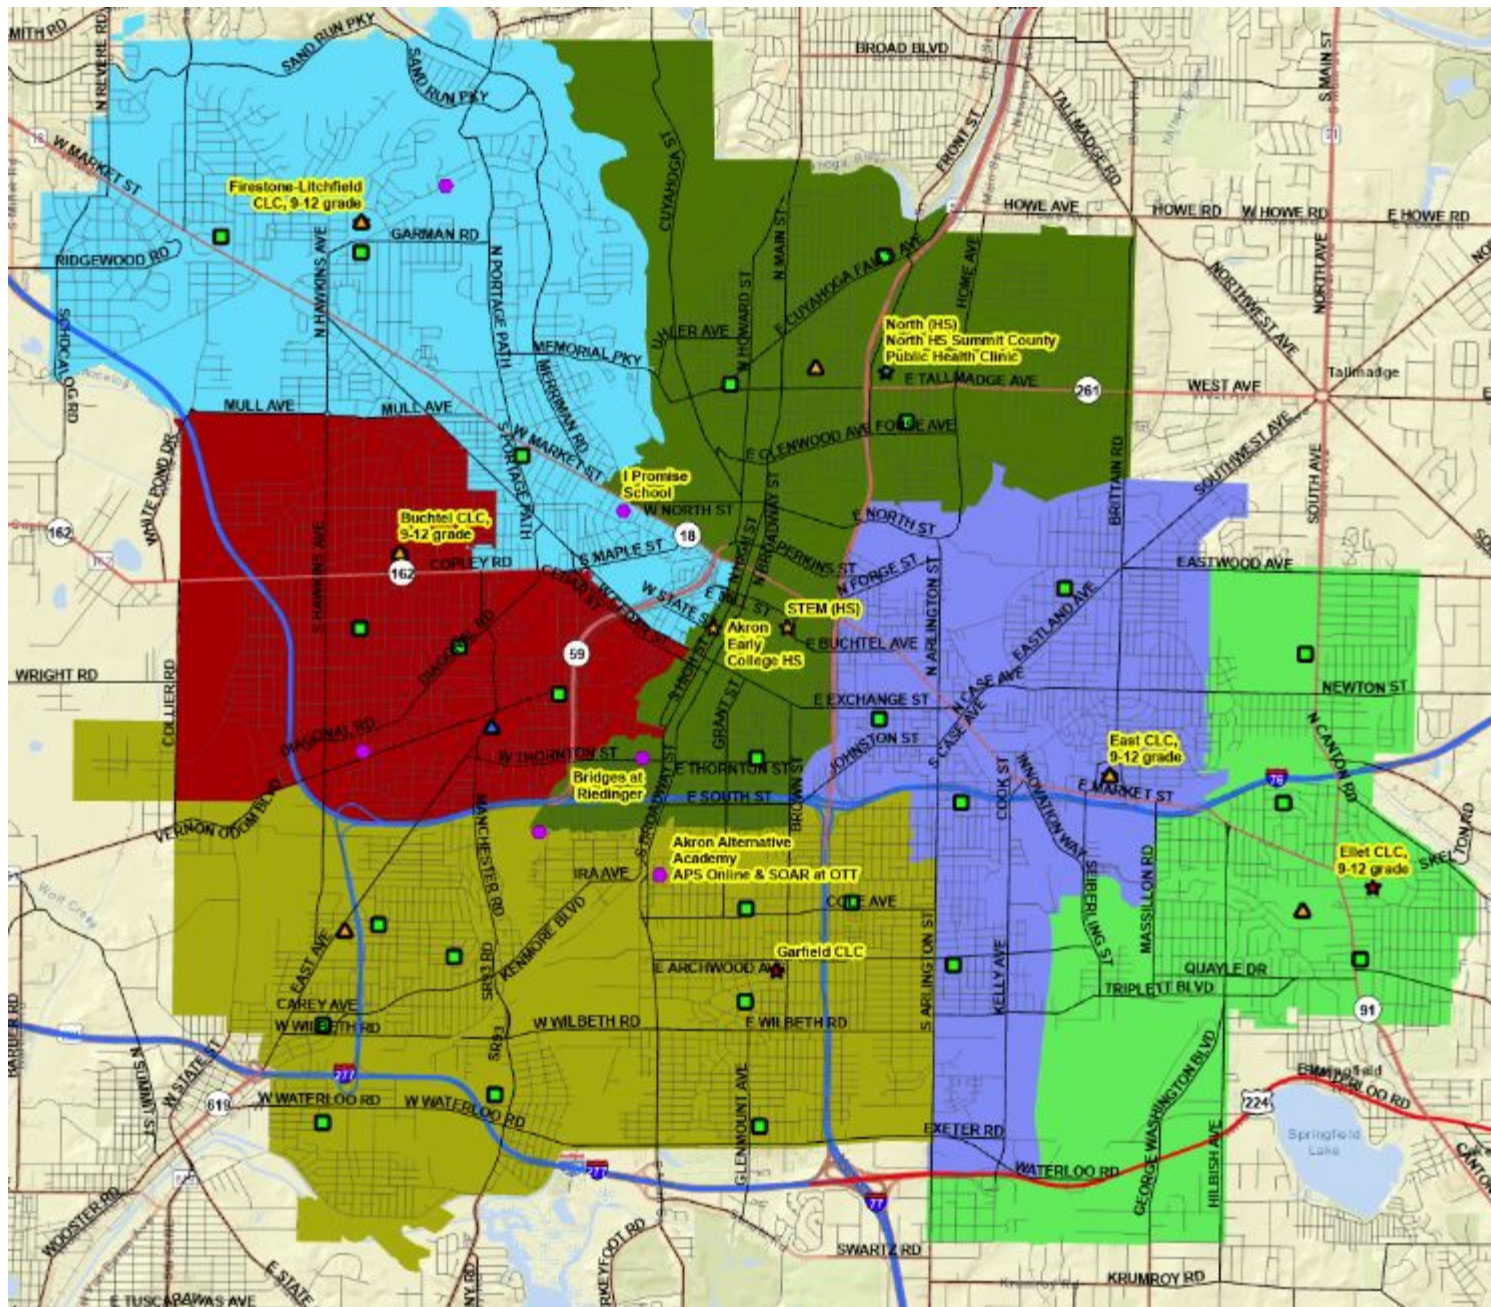

Mason - Bright Green

DRAFT

Proposed New Attendance Zones

Harris Jackson - Yellow

Forest Hill - Light Blue

Barber - Orange

Seiberling - Tan

Robinson - Purple

Mason - Bright Green

DRAFT

Current Cluster Map

- Firestone - Light Blue
- North - Dark Green
- Buchtel - Red
- East - Purple
- Ellet - Bright Green
- Garfield - Green

DRAFT

Akron Public Schools, OH Proposed Option Clusters

Legend

Schools

- ES (Elementary School) - Red square
- MS (Middle School) - Green triangle
- HS (High School) - Blue circle
- Other - Yellow circle

2023-24 Cluster Boundaries

- Buchtel - Purple
- East - Green
- Ellet - Orange
- Firestone-Litchfield - Blue
- Garfield - Yellow
- North - Pink

Data sources: APS, ESRI, Summit County
Map created: SD, December 2023

CropperGIS

Proposed Clusters

Firestone- Blue

North - Pink

East - Green

Ellet - Orange

Garfield - Yellow