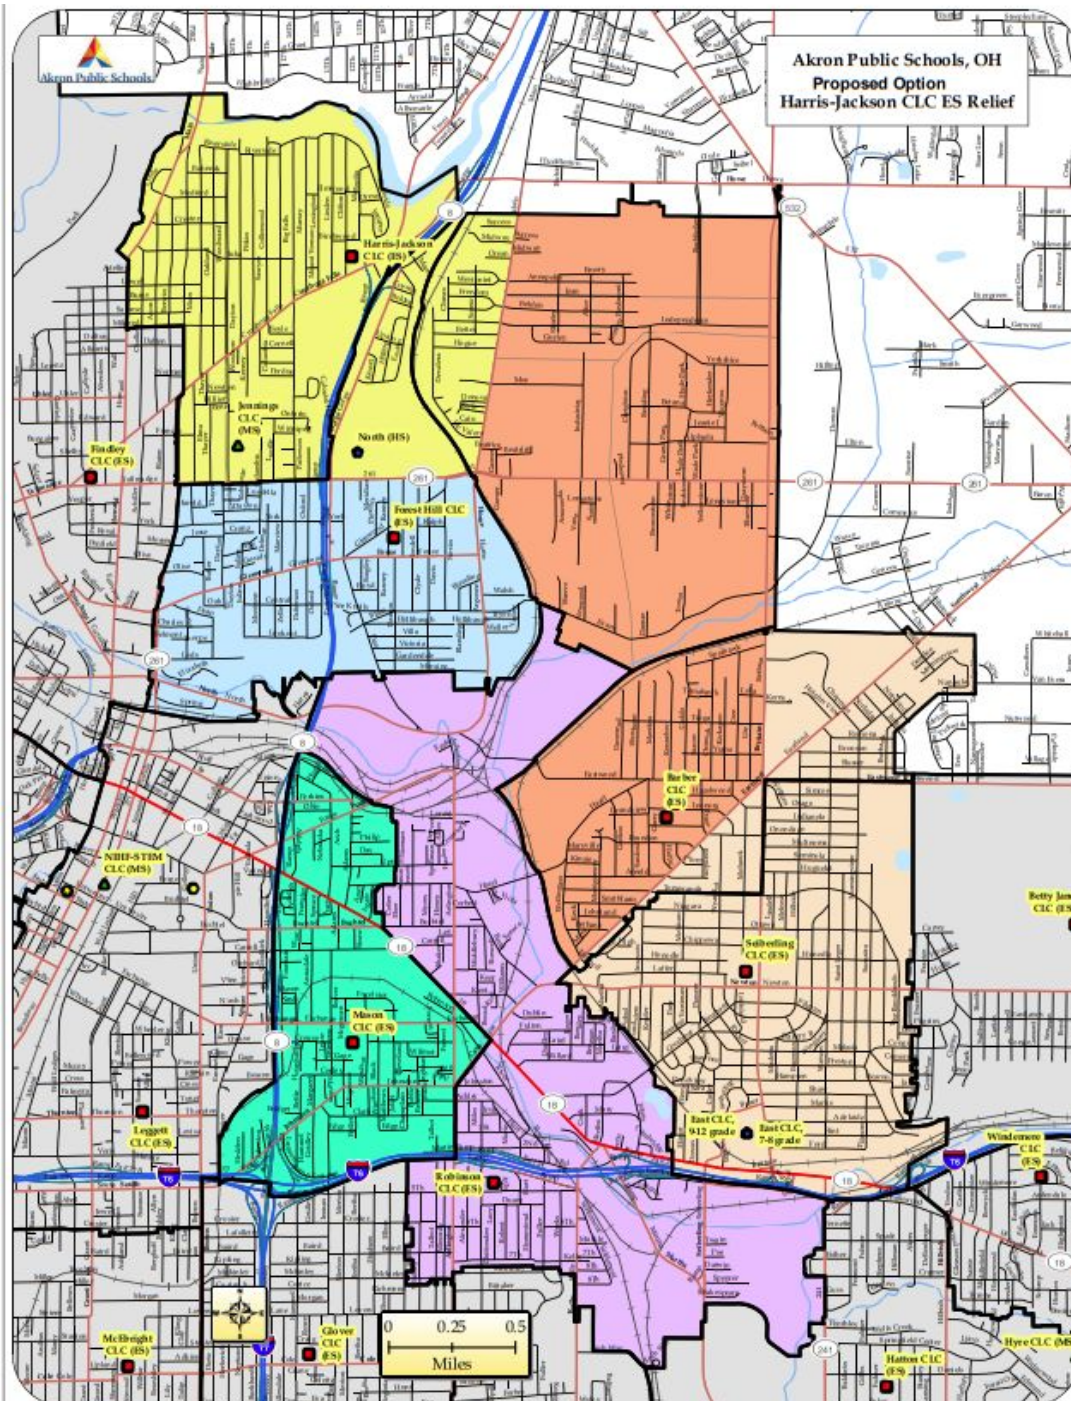

DRAFT

Current Attendance Zones 2023-2024

- McEbright
- Voris
- Glover
- David Hill

DRAFT

Akron Public Schools, OH
DRAFT Option (Close Firestone Park)

Proposed New Attendance Zones

McEbright

Voris

Glover

David Hill

DRAFT

Current 2023–2024

Harris Jackson - Yellow

Forest Hill - Light Blue

Barber - Orange

Robinson - Purple

Mason - Bright Green

DRAFT

Proposed New Attendance Zones

Harris Jackson - Yellow

Forest Hill - Light Blue

Barber - Orange

Seiberling - Tan

Robinson - Purple

Data sources: APS, ESRI, Summit County
Map created: SD, December 2023

CropperGIS

Proposed Clusters

Firestone- Blue

North - Pink

East - Green

Ellet - Orange

Garfield - Yellow