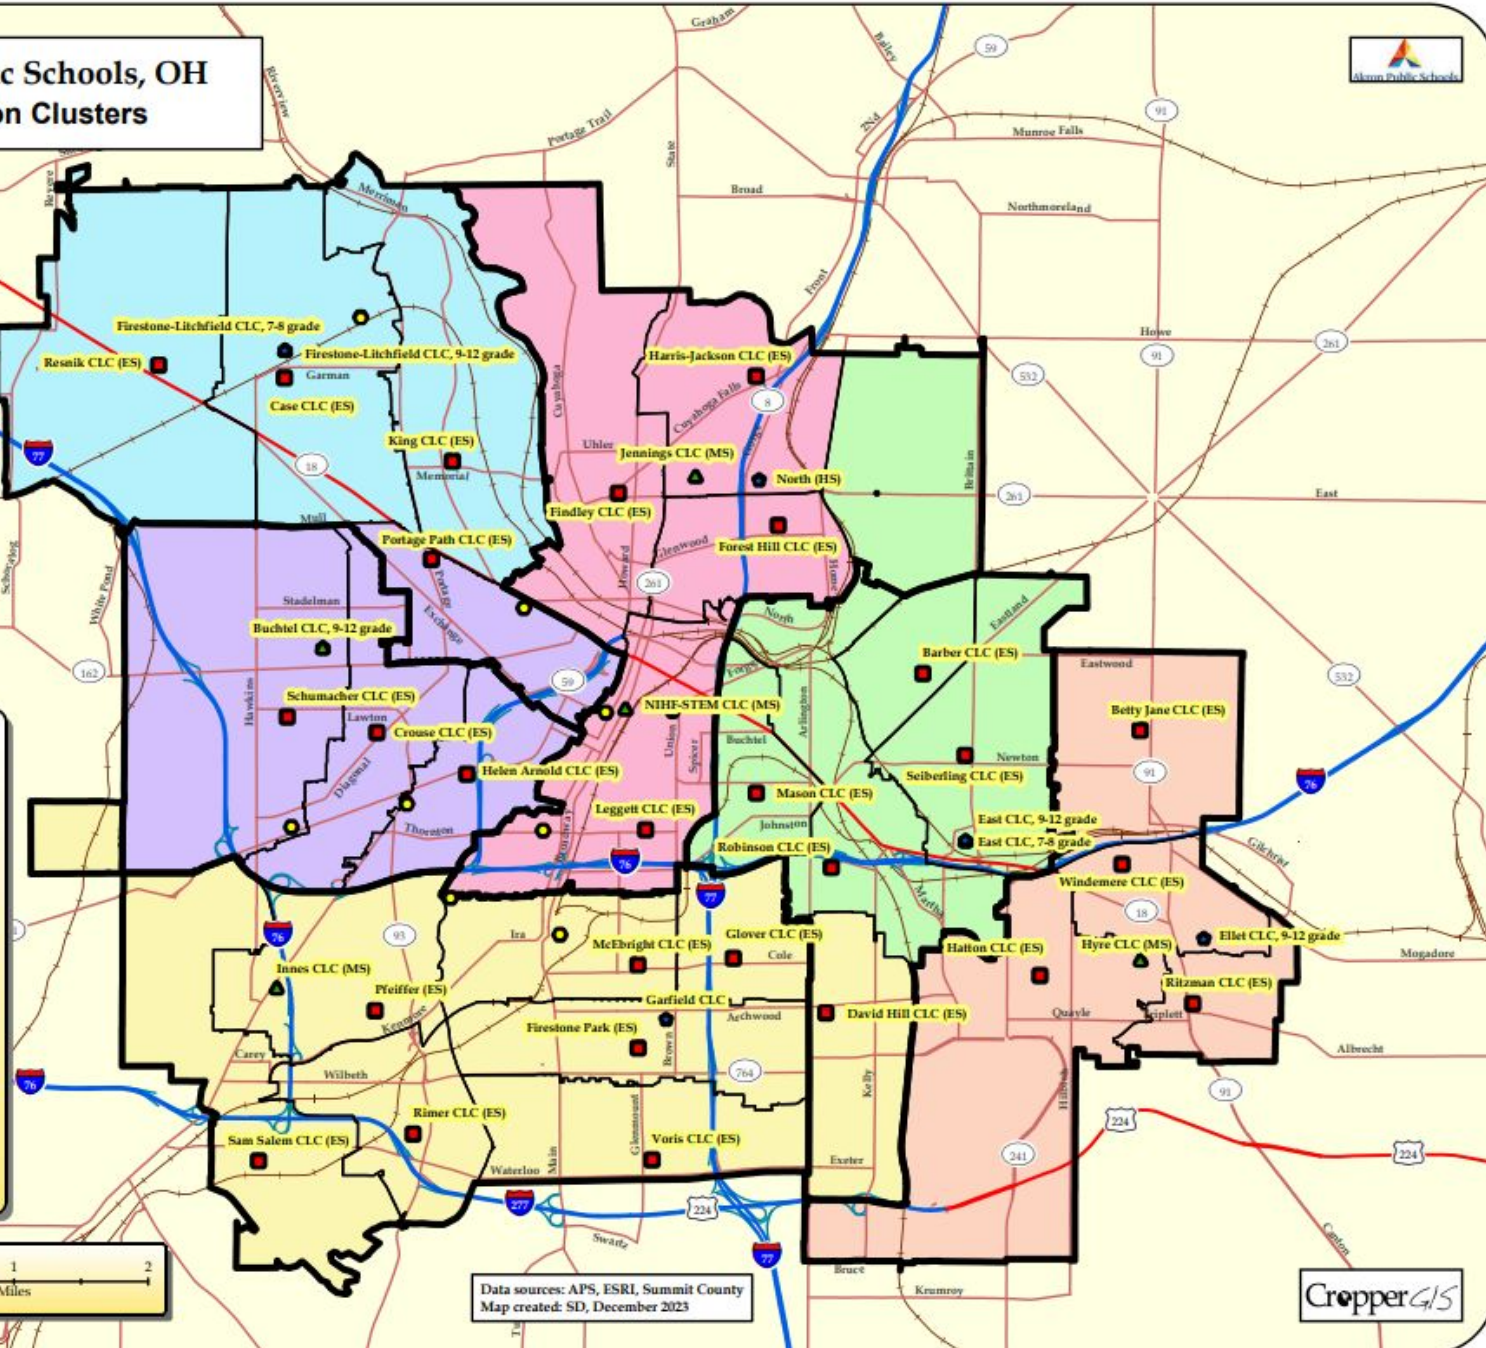

Mason - Bright Green

DRAFT

Proposed New Attendance Zones

Harris Jackson - Yellow

Forest Hill - Light Blue

Barber - Orange

Seiberling - Tan

Robinson - Purple

Mason - Bright Green

DRAFT

Current Cluster Map

- Firestone - Light Blue
- North - Dark Green
- Buchtel - Red
- East - Purple
- Ellet - Bright Green
- Garfield - Green

DRAFT

Akron Public Schools, OH Proposed Option Clusters

Legend

Schools

- ES (Elementary School) - Red square
- MS (Middle School) - Green triangle
- HS (High School) - Blue circle
- Other - Yellow circle

2023-24 Cluster Boundaries

- Buchtel - Purple
- East - Green
- Ellet - Orange
- Firestone-Litchfield - Blue
- Garfield - Yellow
- North - Pink

Data sources: APS, ESRI, Summit County
Map created: SD, December 2023

CropperGIS

Proposed Clusters

Firestone- Blue

North - Pink

East - Green

Ellet - Orange

Garfield - Yellow