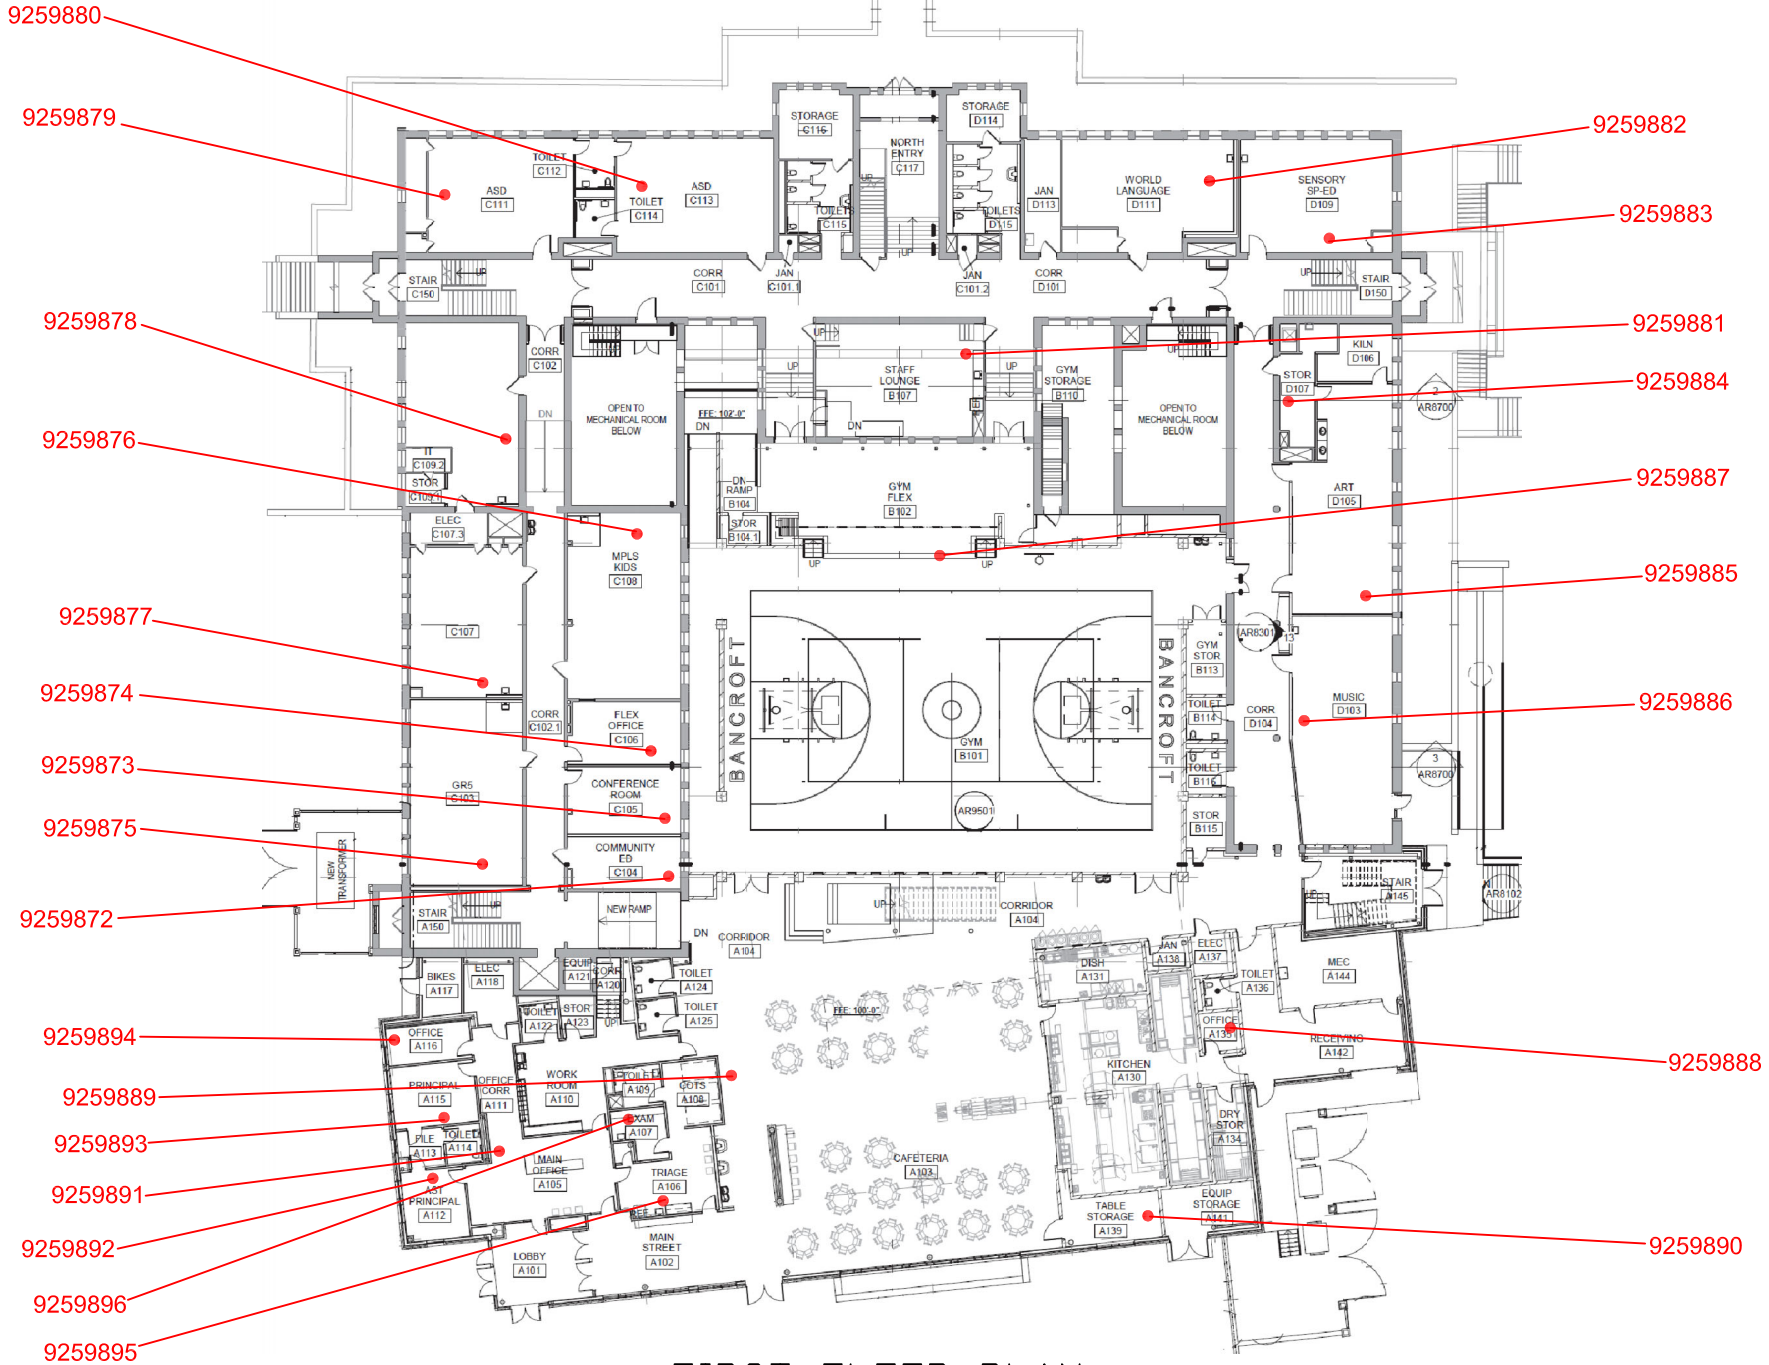

DIAGRAM #1 - RADON SAMPLE LOCATIONS

FIRST FLOOR PLAN

PREPARED ON: 1/21/20
BY: ANDREW TINKLENBERG
EH&S SAFETY SPECIALIST

BANCROFT SCHOOL
3829 13TH AVE. S.
MINNEAPOLIS, MN 55407

MINNEAPOLIS
PUBLIC SCHOOLS
Urban Education. Global Citizens.