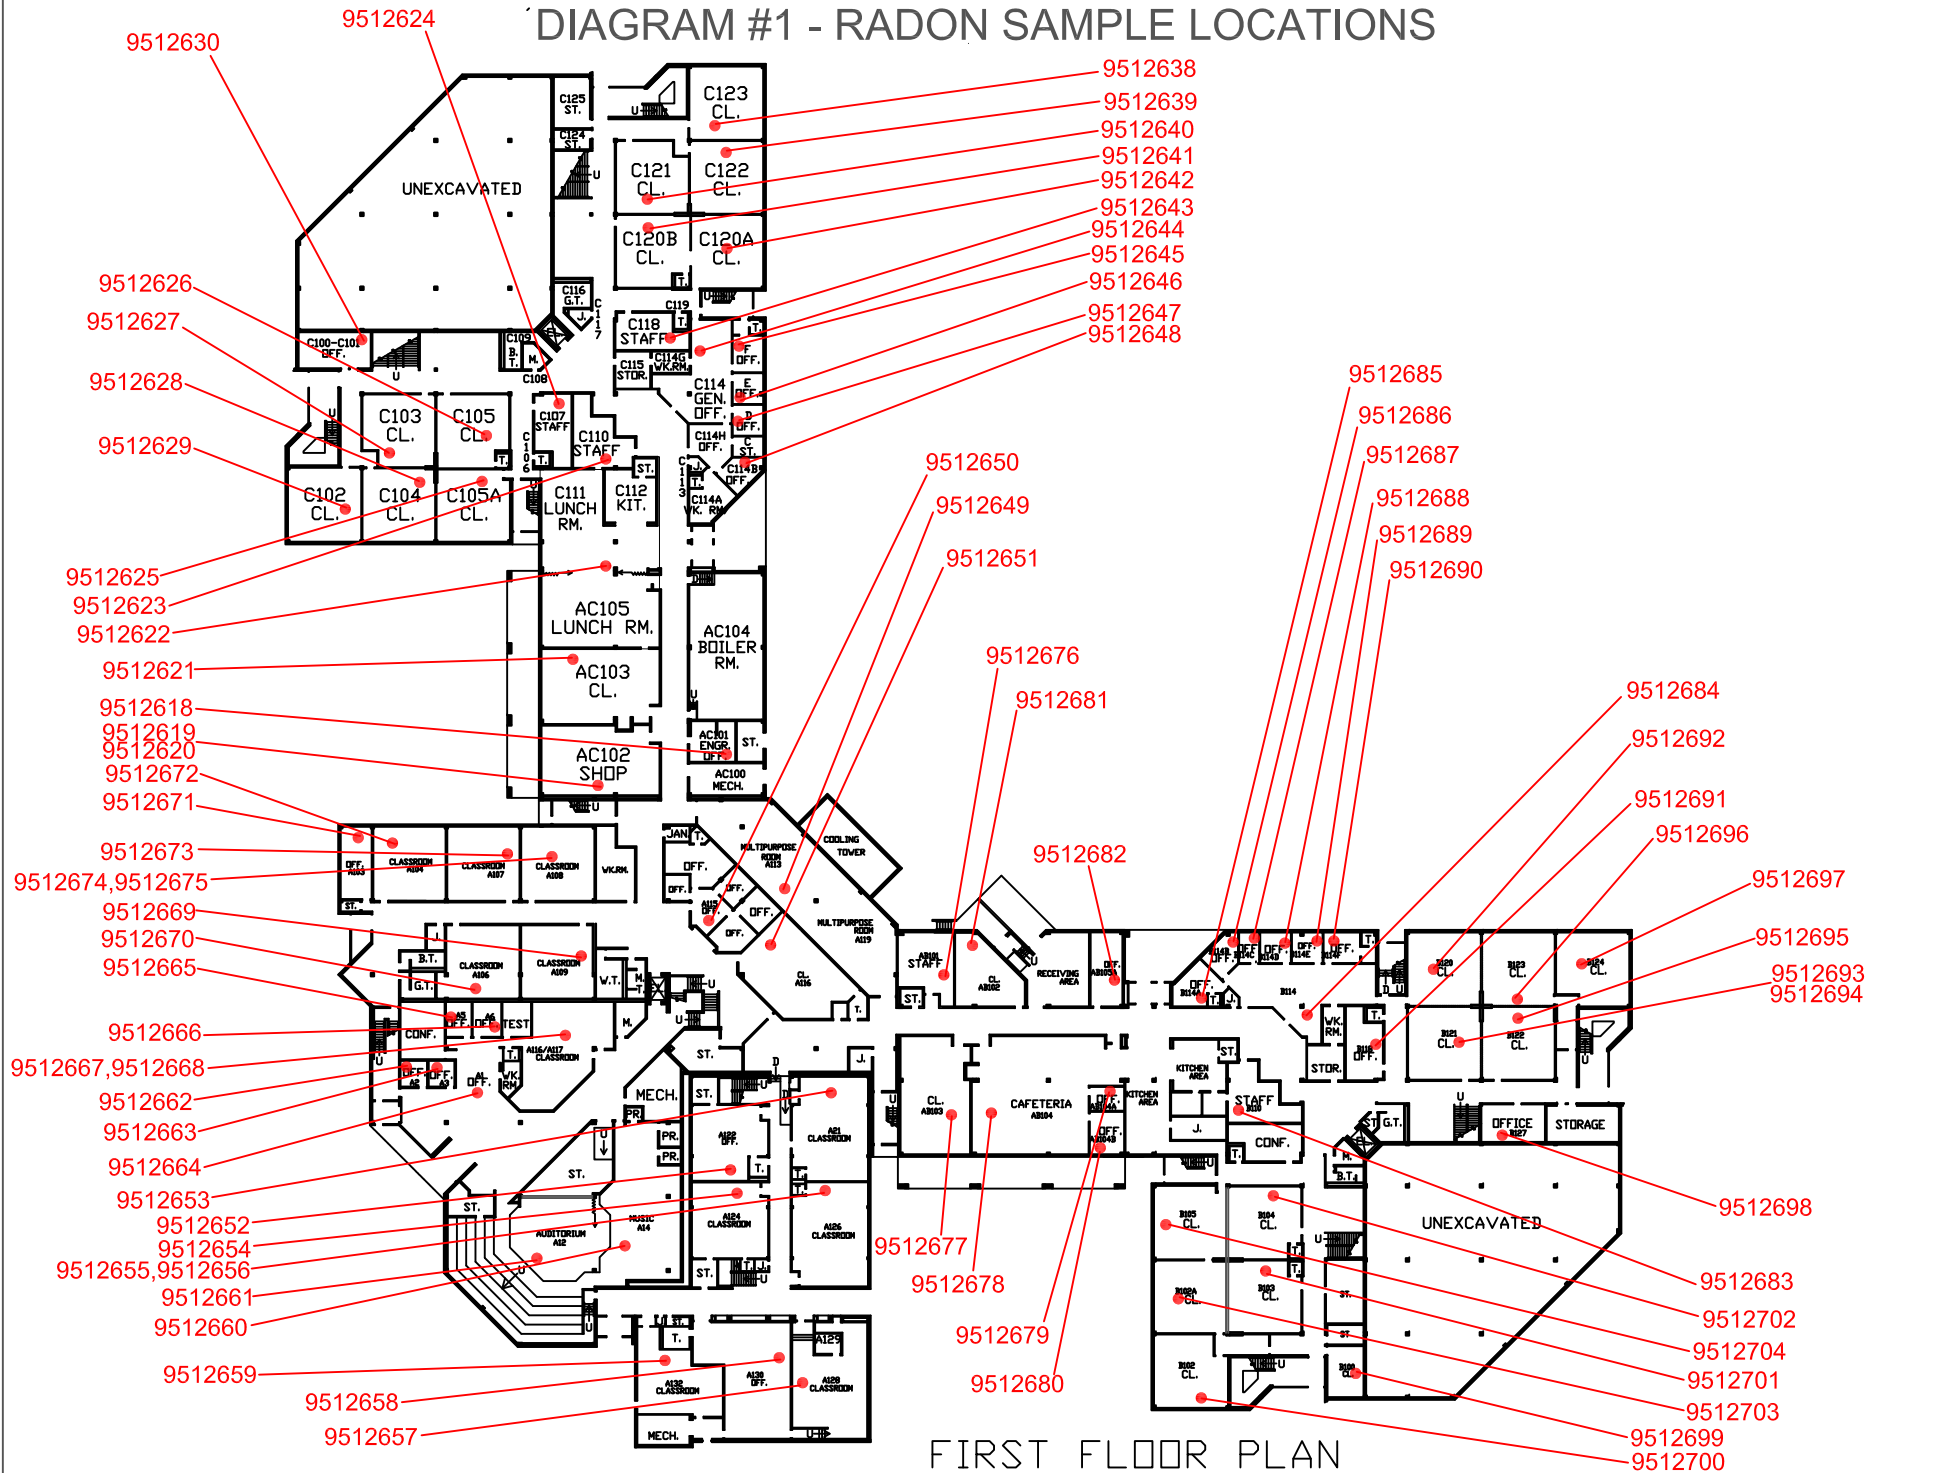

DIAGRAM #1 - RADON SAMPLE LOCATIONS

FIRST FLOOR PLAN

PREPARED ON: 12/7/20
BY: ANDREW TINKLENBERG
EH&S SAFETY SPECIALIST

WILDERWELLSTONE
3345 CHICAGO AVENUE S.
MINNEAPOLIS, MN 55407