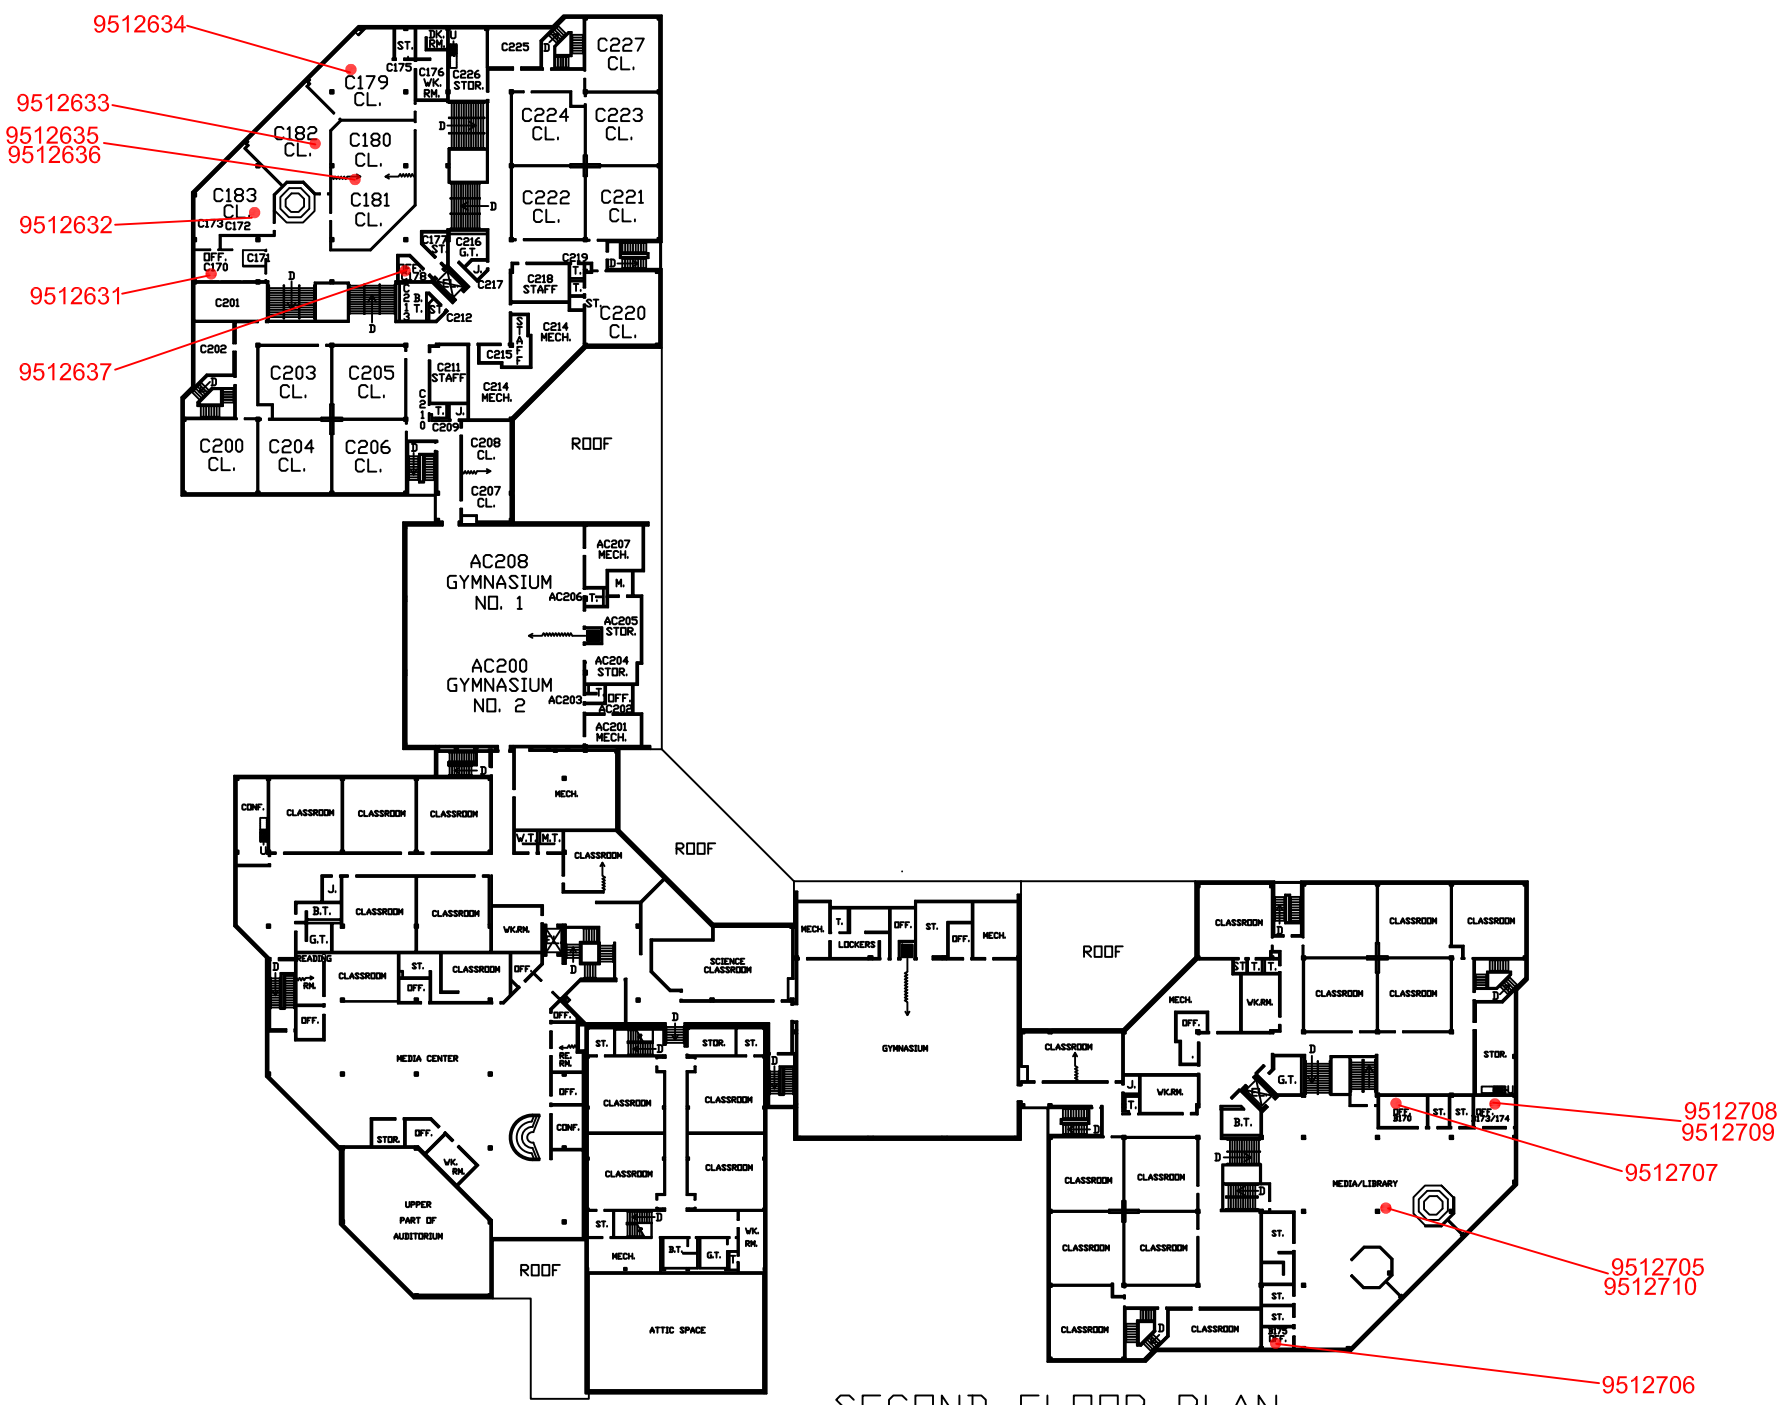

DIAGRAM #2 - RADON SAMPLE LOCATION

SECOND FLOOR PLAN

PREPARED ON: 12/7/20
BY: ANDREW TINKLENBERG
EH&S SAFETY SPECIALIST

WILDER/WELLSTONE
3345 CHICAGO AVENUE S.
MINNEAPOLIS, MN 55407

MINNEAPOLIS
PUBLIC SCHOOLS
Urban Education. Global Citizens.