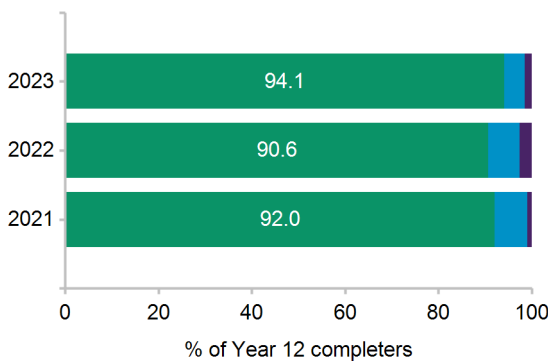

Engagement over time