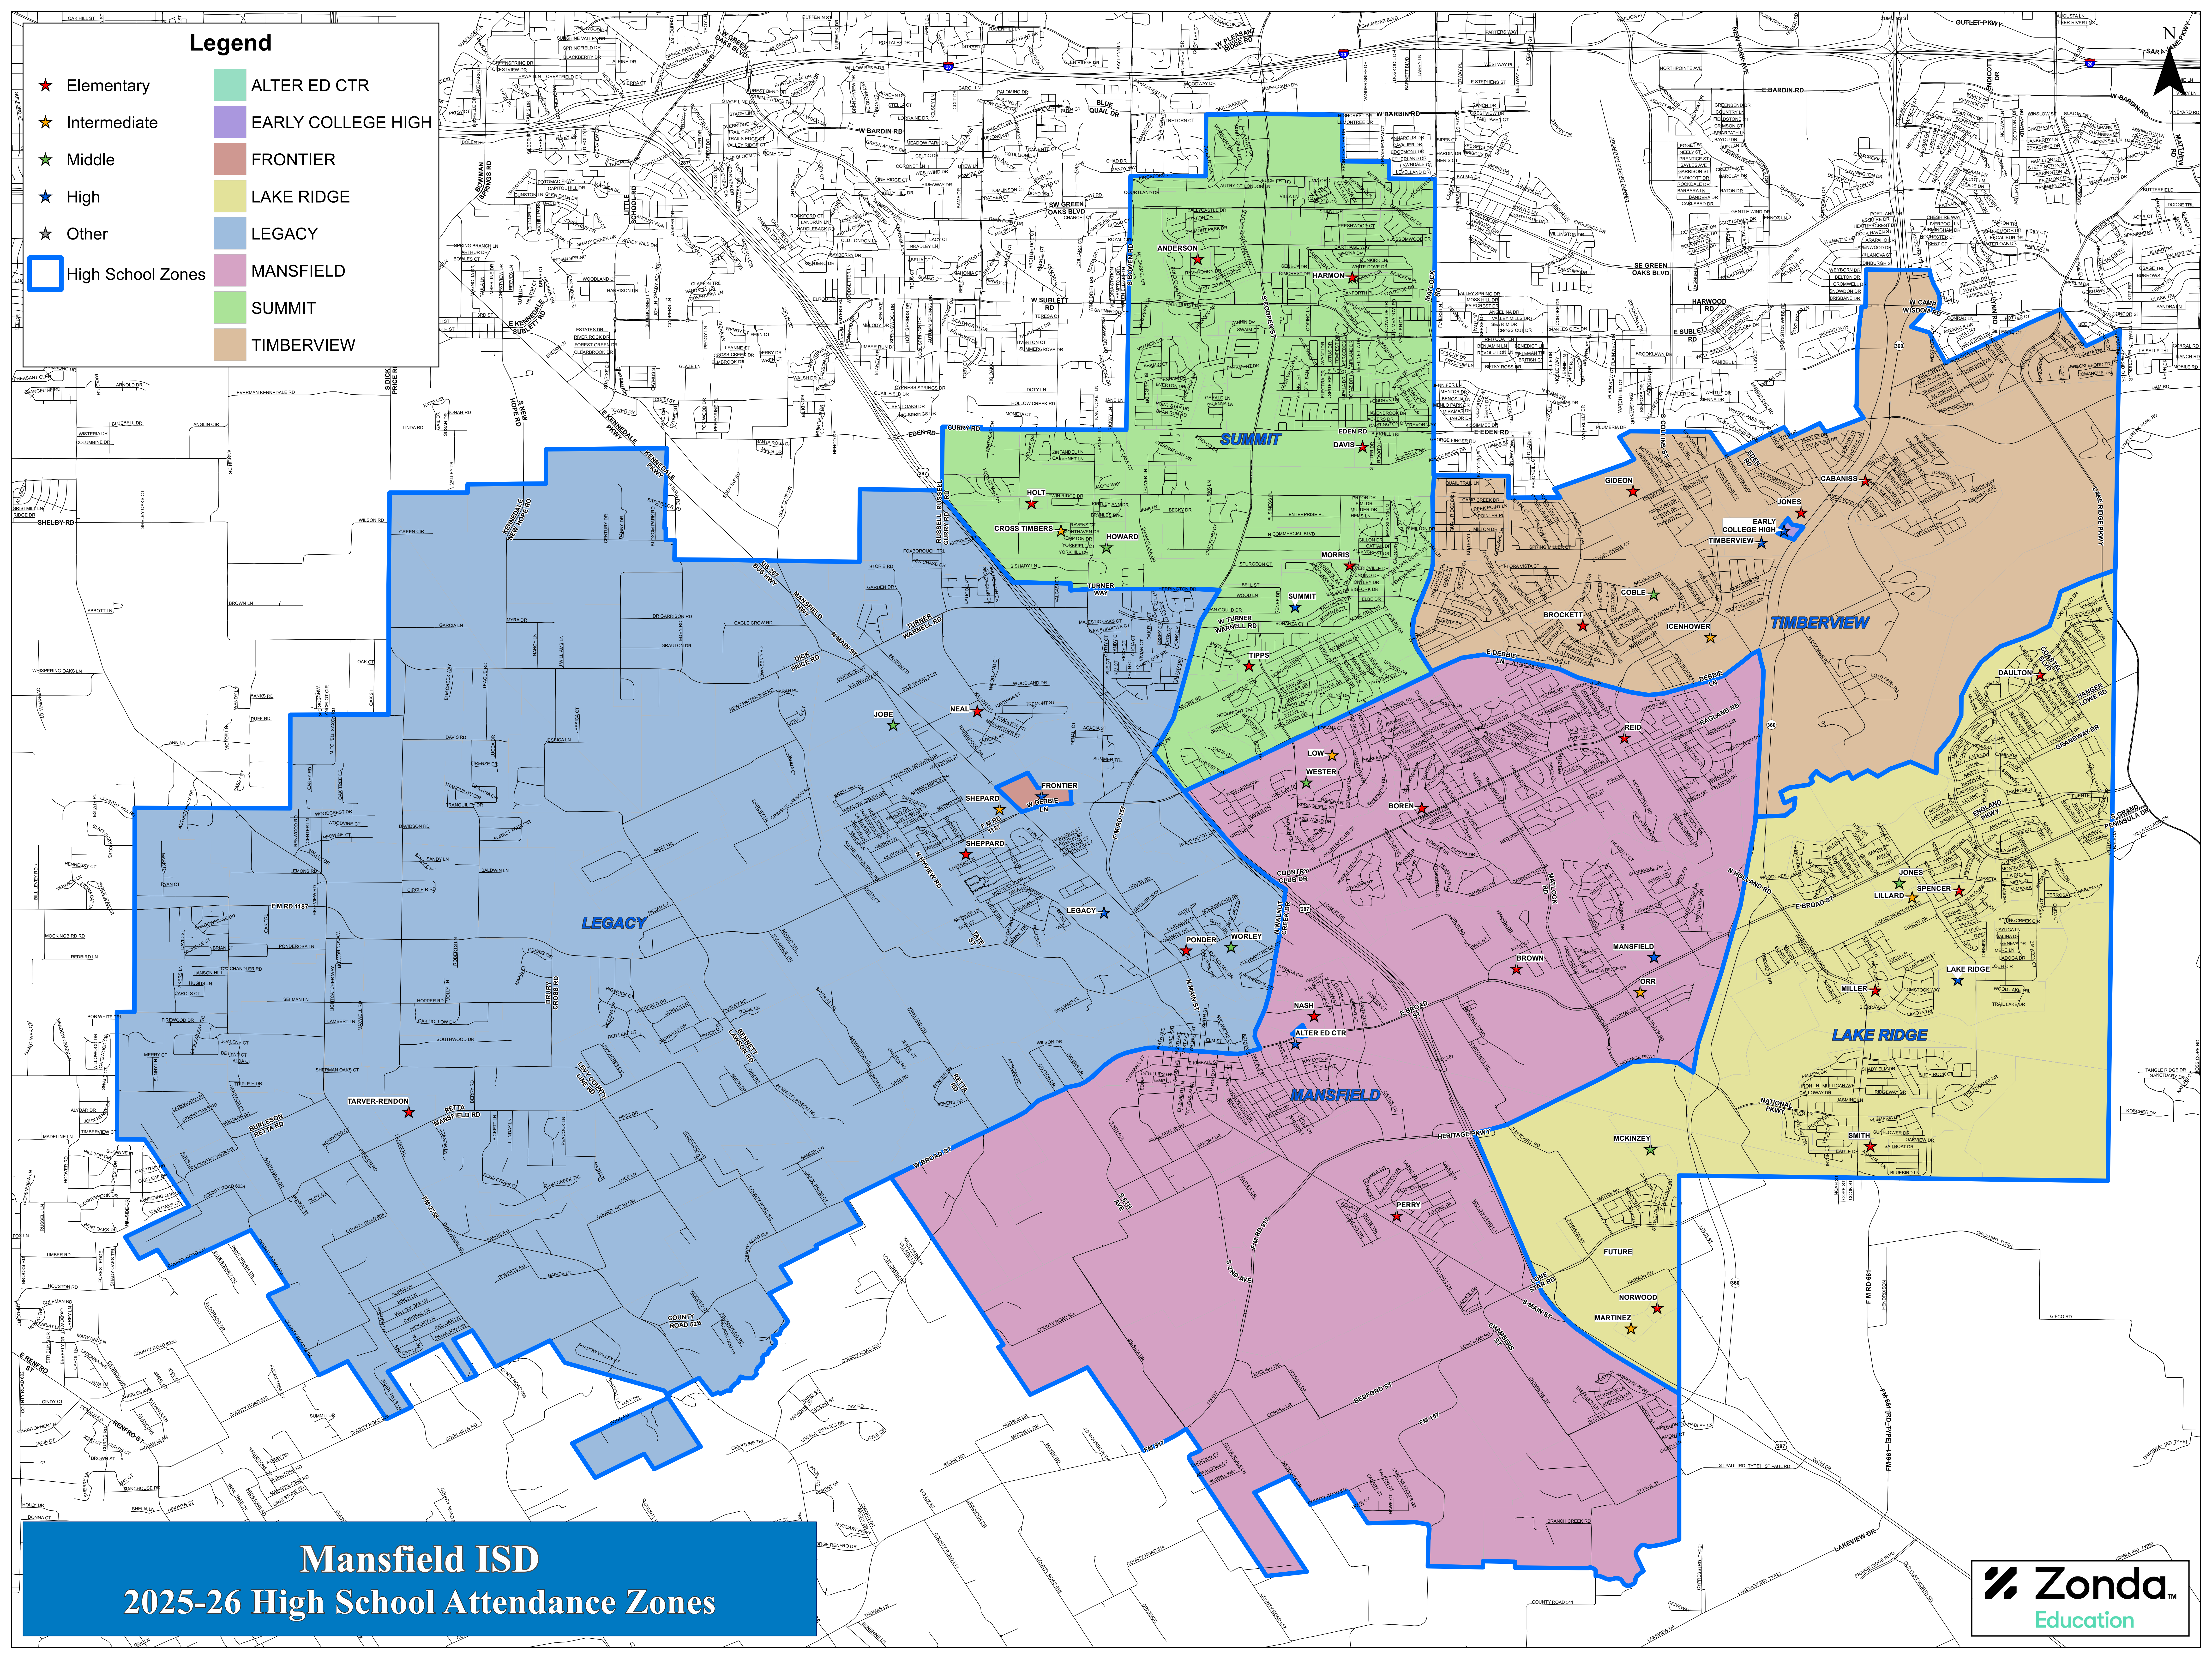

Legend

- ★ Elementary
 - ★ Intermediate
 - ★ Middle
 - ★ High
 - ★ Other
 - High School Zones
- | |
|--------------------|
| ALTER ED CTR |
| EARLY COLLEGE HIGH |
| FRONTIER |
| LAKE RIDGE |
| LEGACY |
| MANSFIELD |
| SUMMIT |
| TIMBERVIEW |

Mansfield ISD 2025-26 High School Attendance Zones