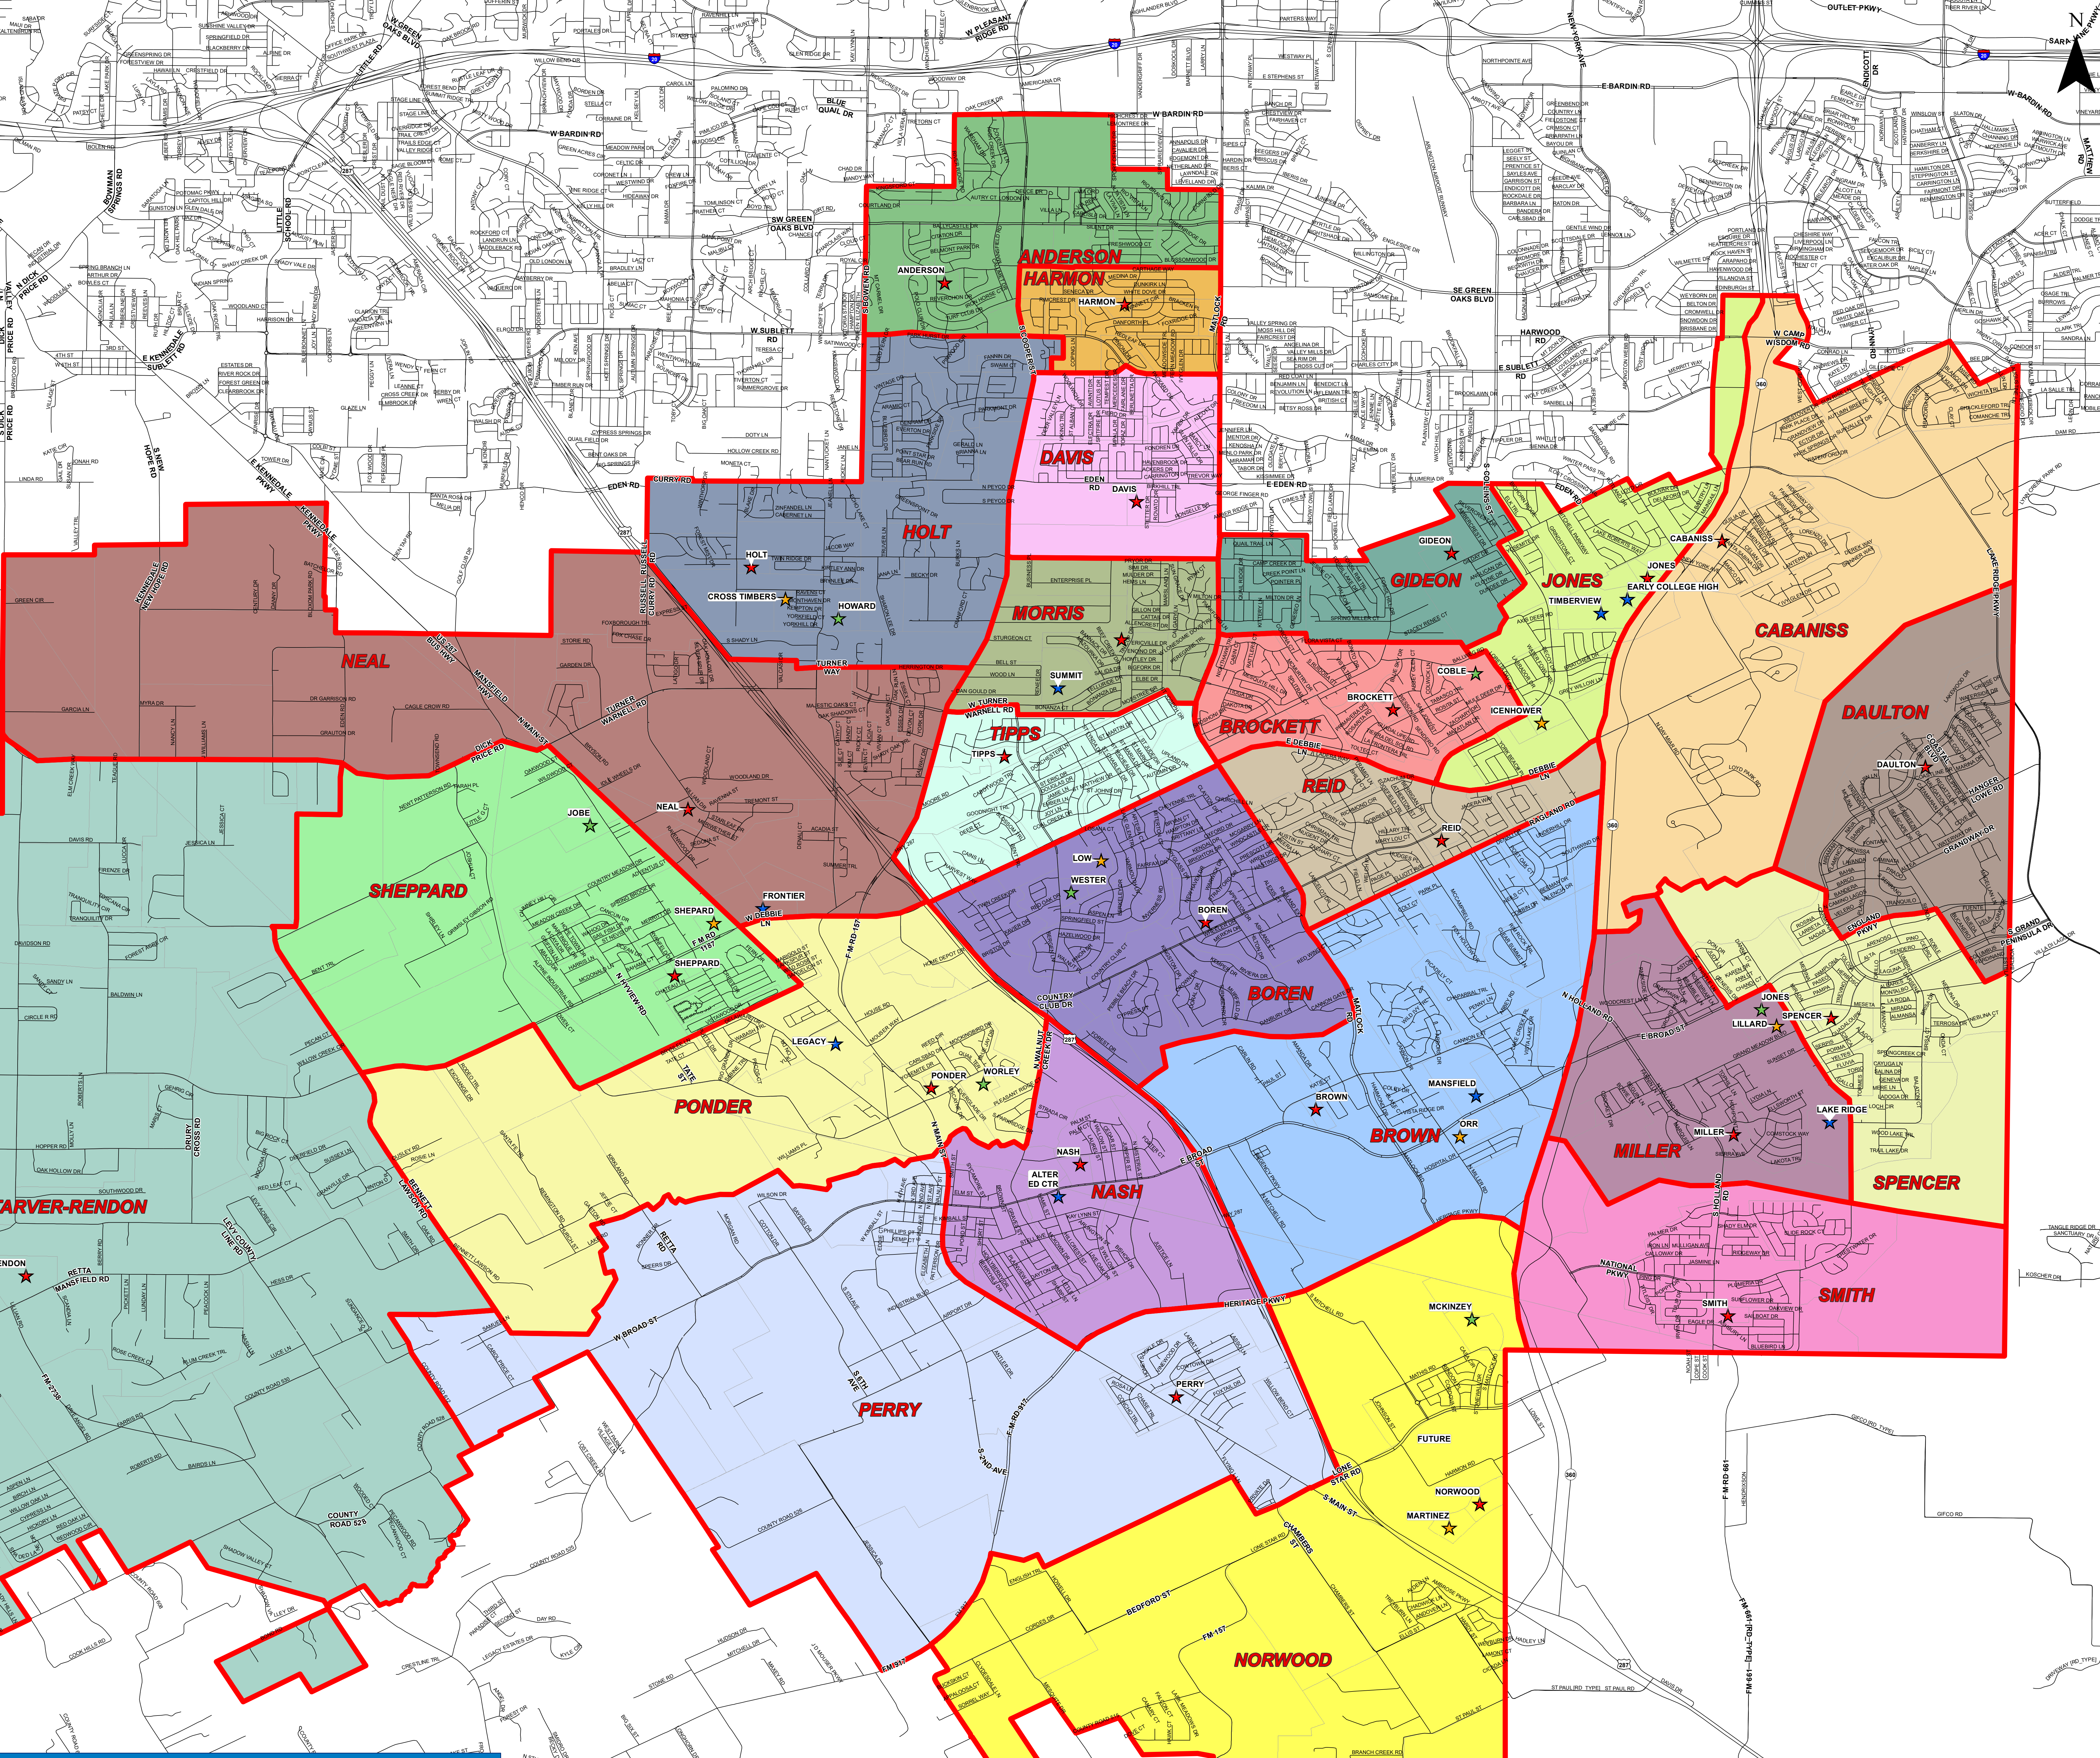

### Legend

- ★ Elementary
- ★ Intermediate
- ★ Middle
- ★ High
- Elementary School Zones

ANDERSON	HOLT
BOREN	JONES
BROCKETT	MILLER
BROWN	MORRIS
CABANISS	NASH
DAULTON	NEAL
DAVIS	NORWOOD
GIDEON	PERRY
HARMON	PONDER
	REID
	SHEPPARD
	SMITH
	SPENCER
	TARVER-RENDON
	TIPPS

# Mansfield ISD

## 2025-26 Elementary School Attendance Zones