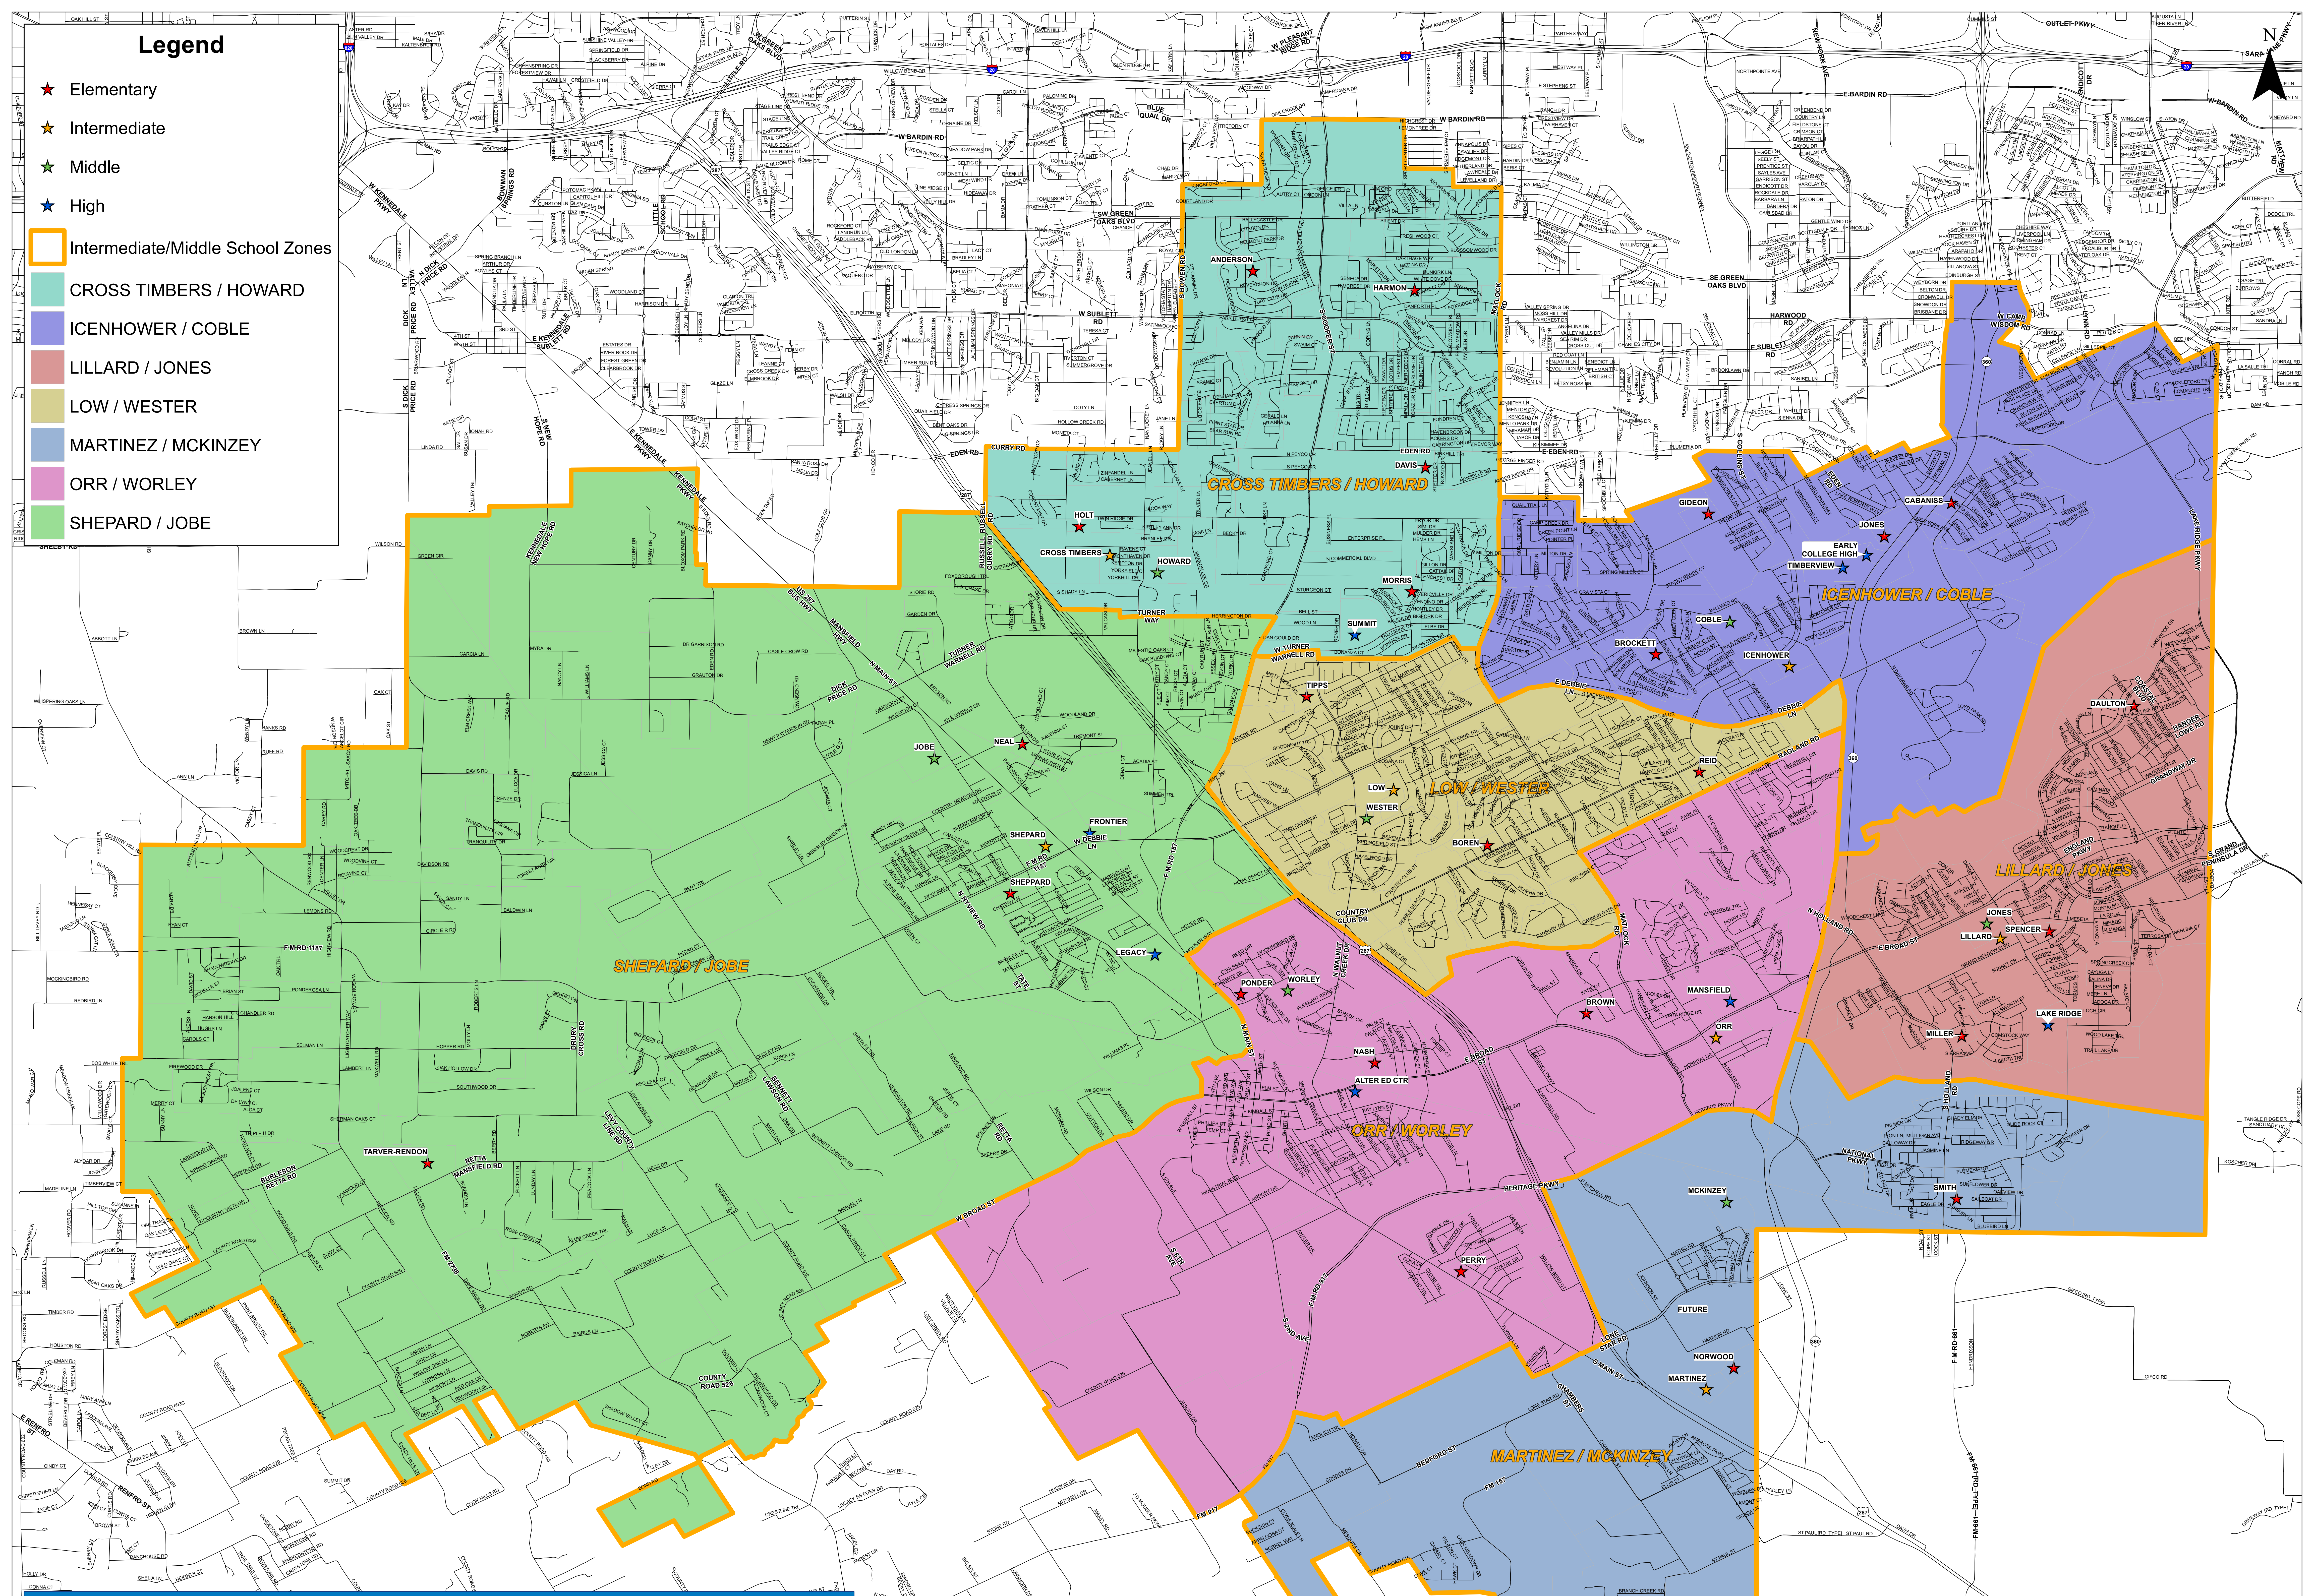

Legend

- ★ Elementary
- ★ Intermediate
- ★ Middle
- ★ High
- Intermediate/Middle School Zones
- CROSS TIMBERS / HOWARD
- ICENHOWER / COBLE
- LILLARD / JONES
- LOW / WESTER
- MARTINEZ / MCKINZEY
- ORR / WORLEY
- SHEPARD / JOBE

Mansfield ISD 2025-26 Intermediate/Middle School Attendance Zones