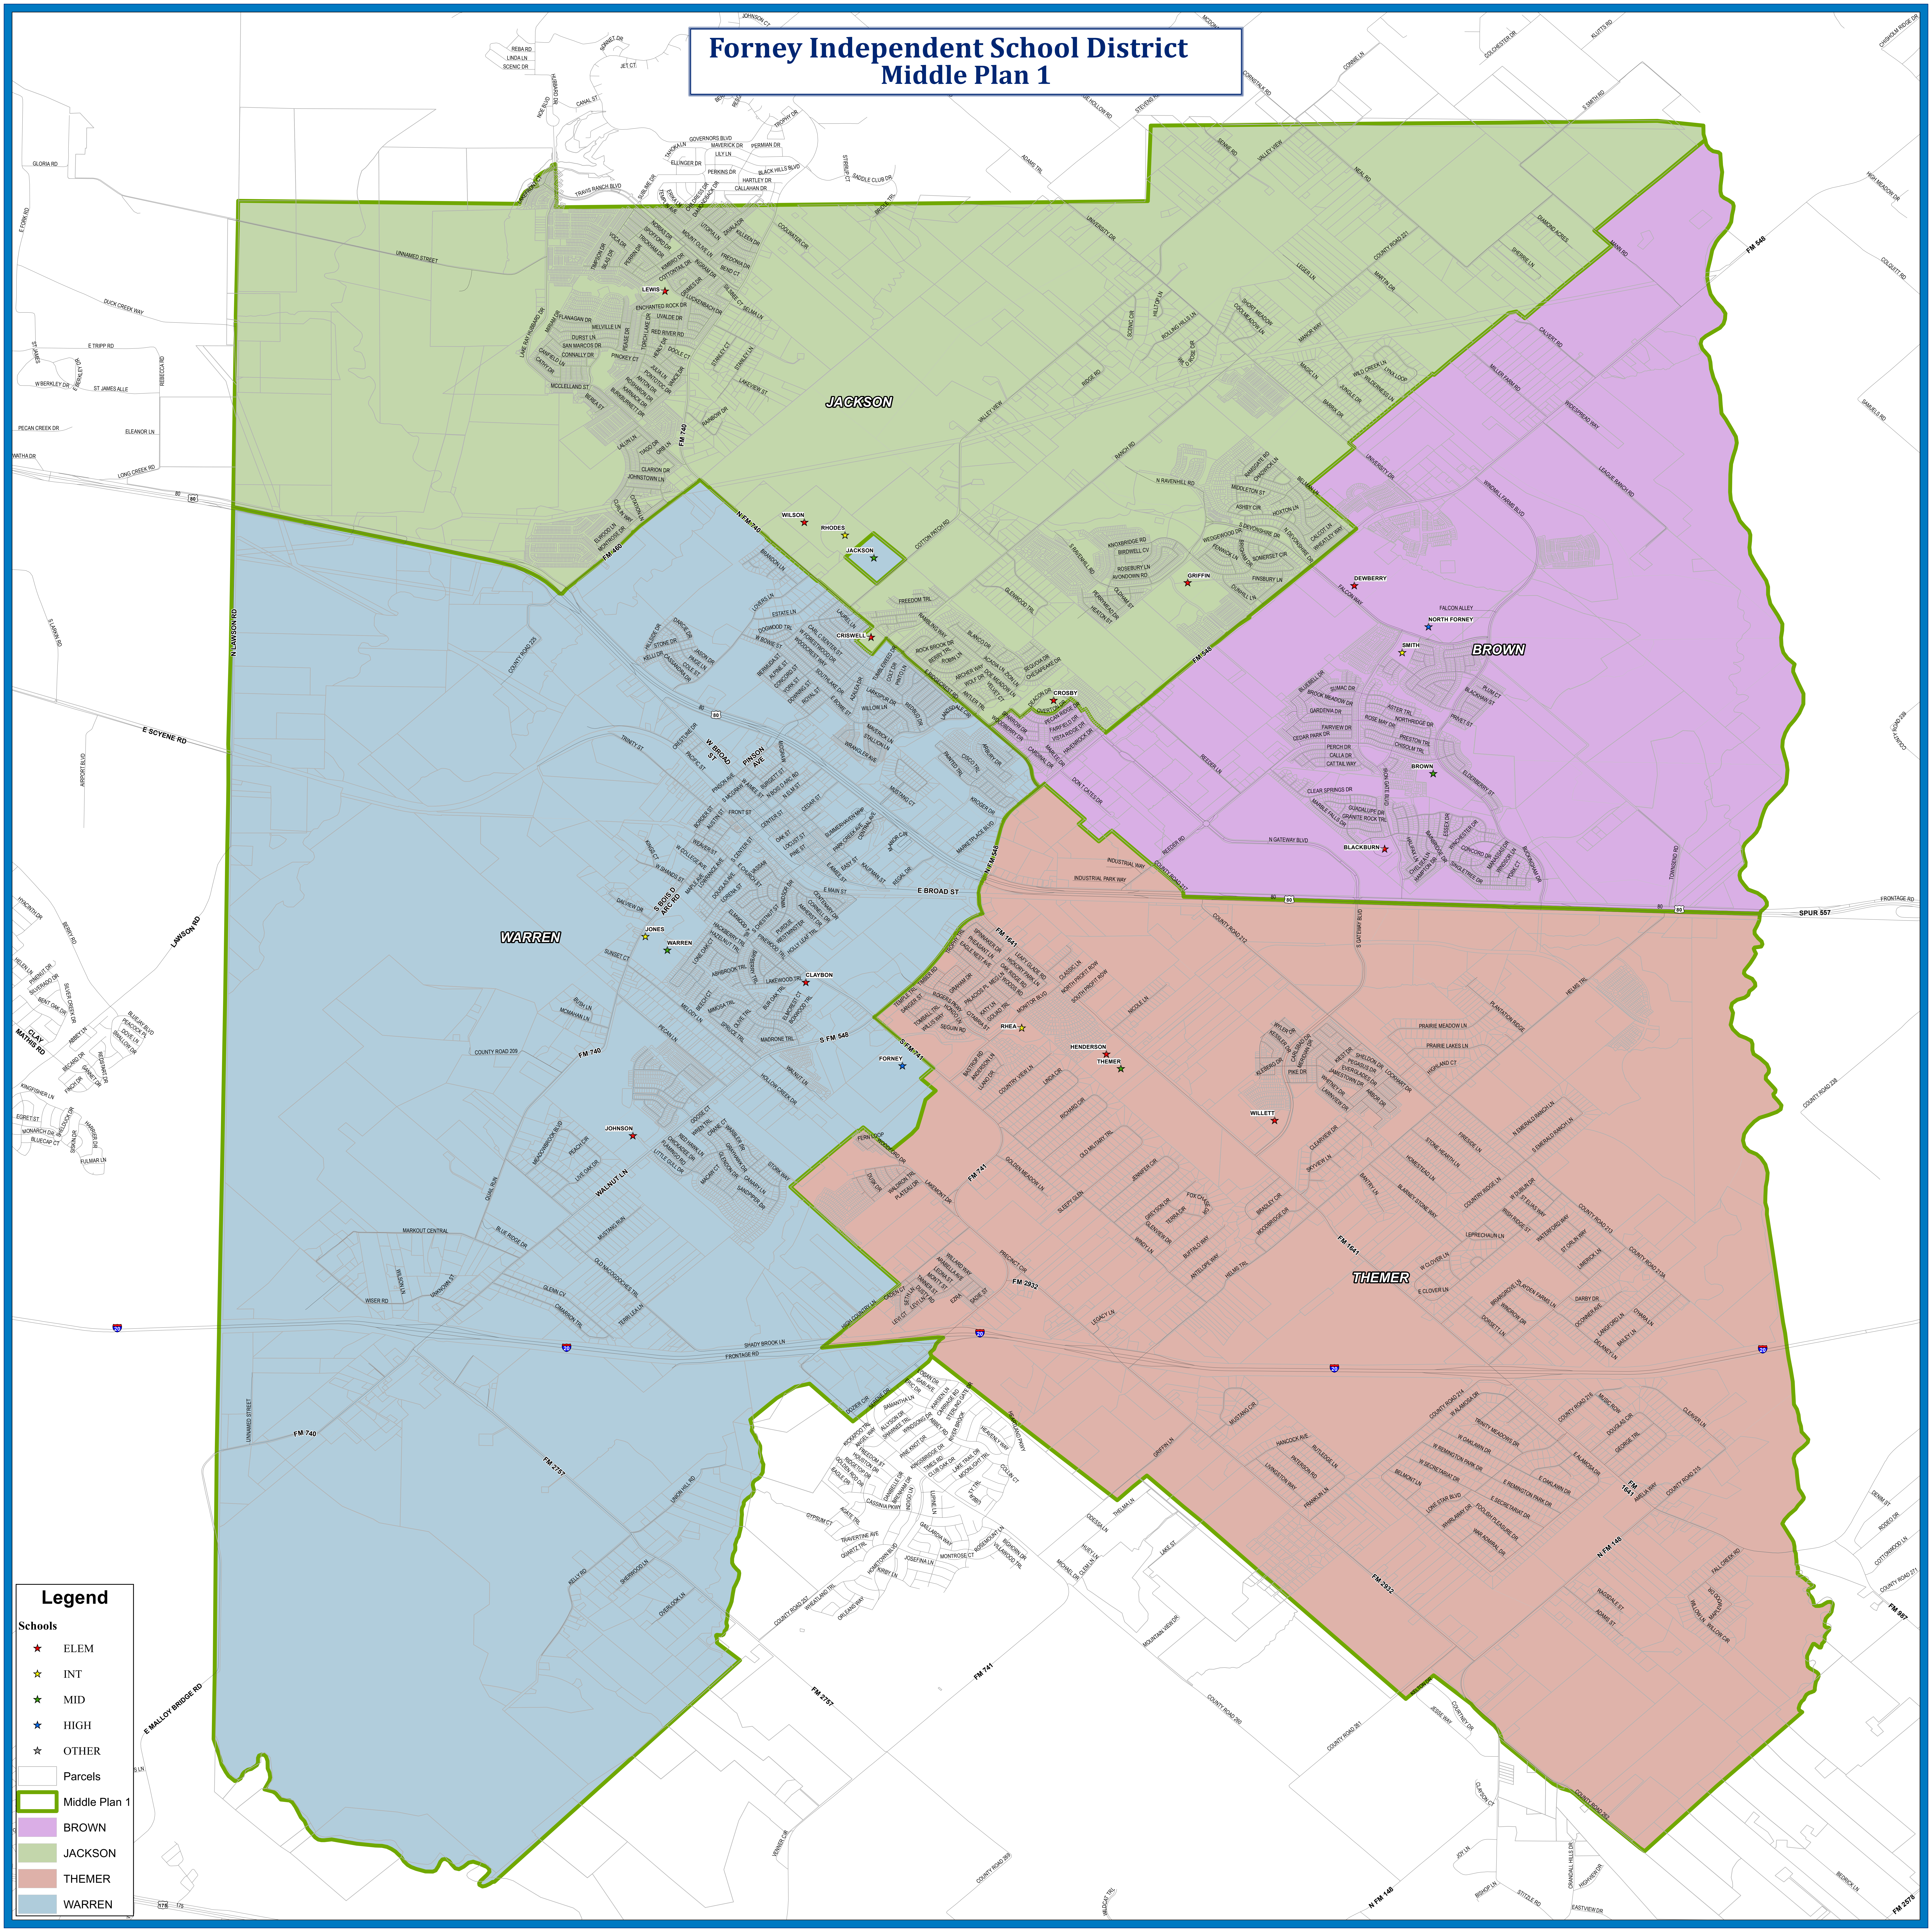

Forney Independent School District Middle Plan 1

Legend

Schools

- ★ ELEM
- ★ INT
- ★ MID
- ★ HIGH
- ★ OTHER

▭ Parcels

▭ Middle Plan 1

▭ BROWN

▭ JACKSON

▭ THEMER

▭ WARREN