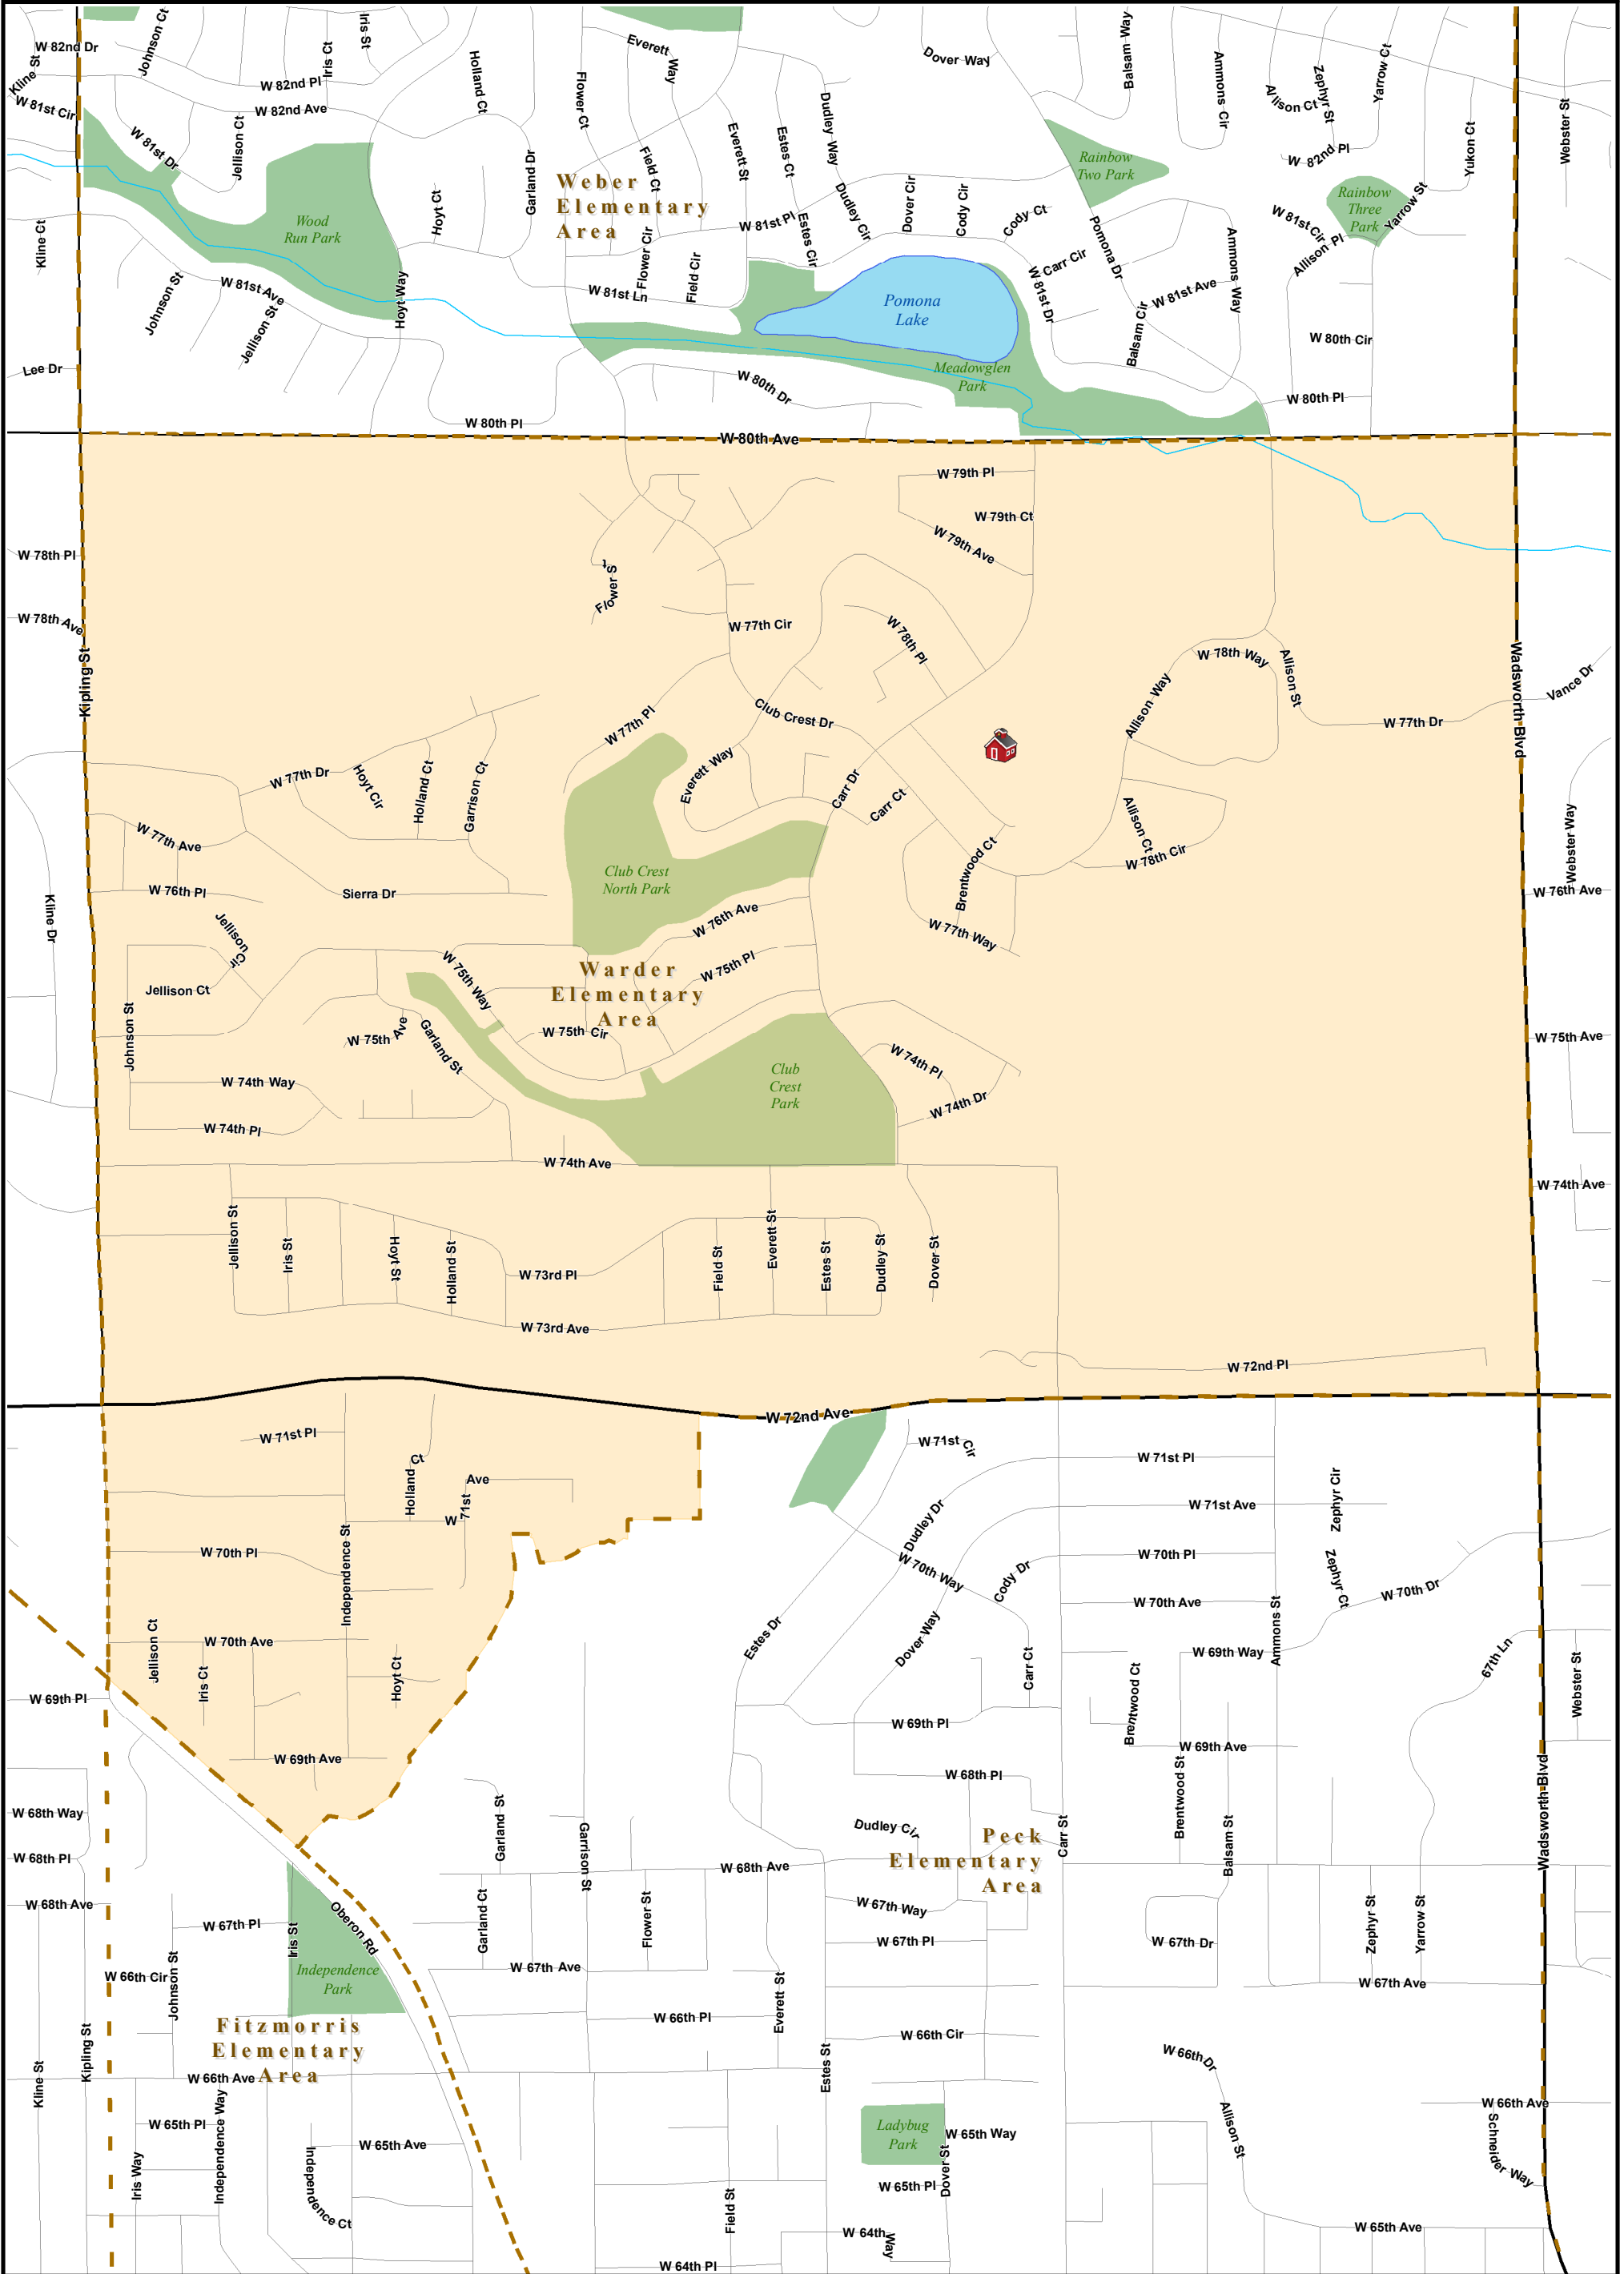

Warder Elementary

Pomona Attendance Area

7840 Carr Dr, Arvada CO 80005

303-982-0950

Planning and Construction
303-982-2584

- Warder Elementary
- Warder Elementary Boundary
- School Boundaries
- Parks

Location Code: 44800
School Code: 9232
Rev: 20120613