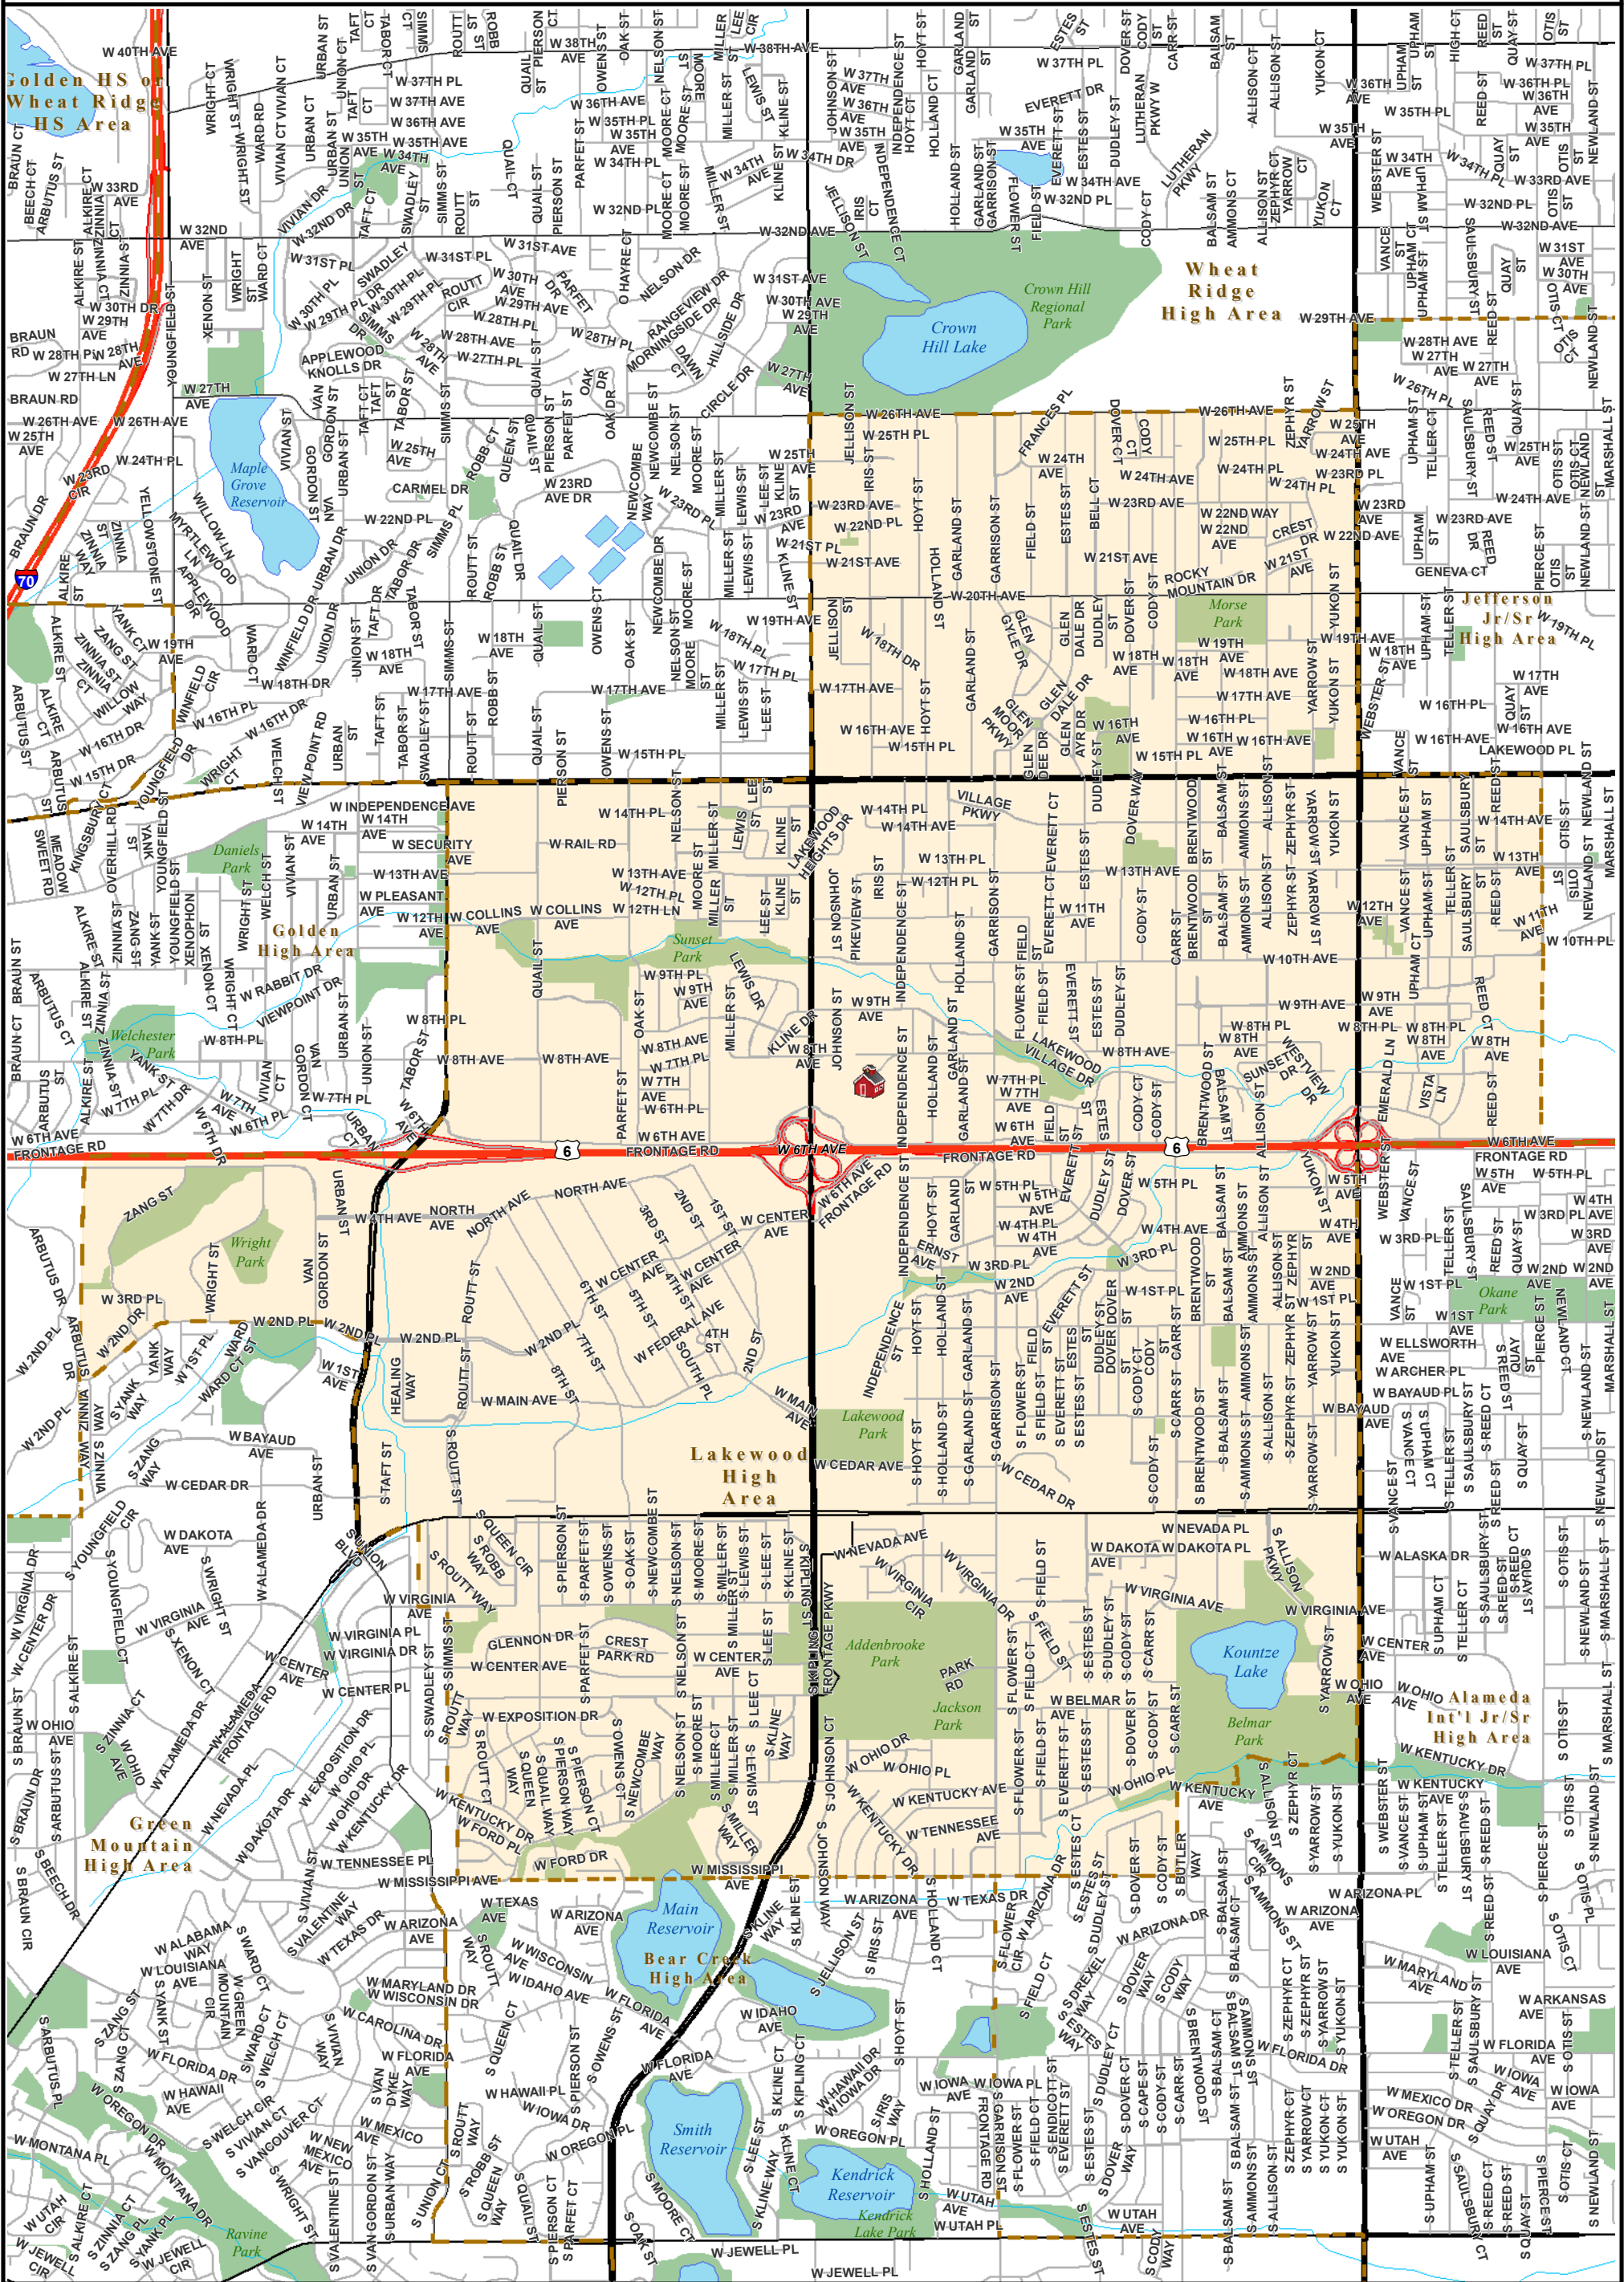

Lakewood High

9700 W 8th Ave, Lakewood CO 80215

303-982-7096

- Lakewood High
- Lakewood High Boundary
- School Boundaries
- Parks

Planning and Construction
303-982-2584

Location Code: 77000
School Code: 4942
Rev: 20170118